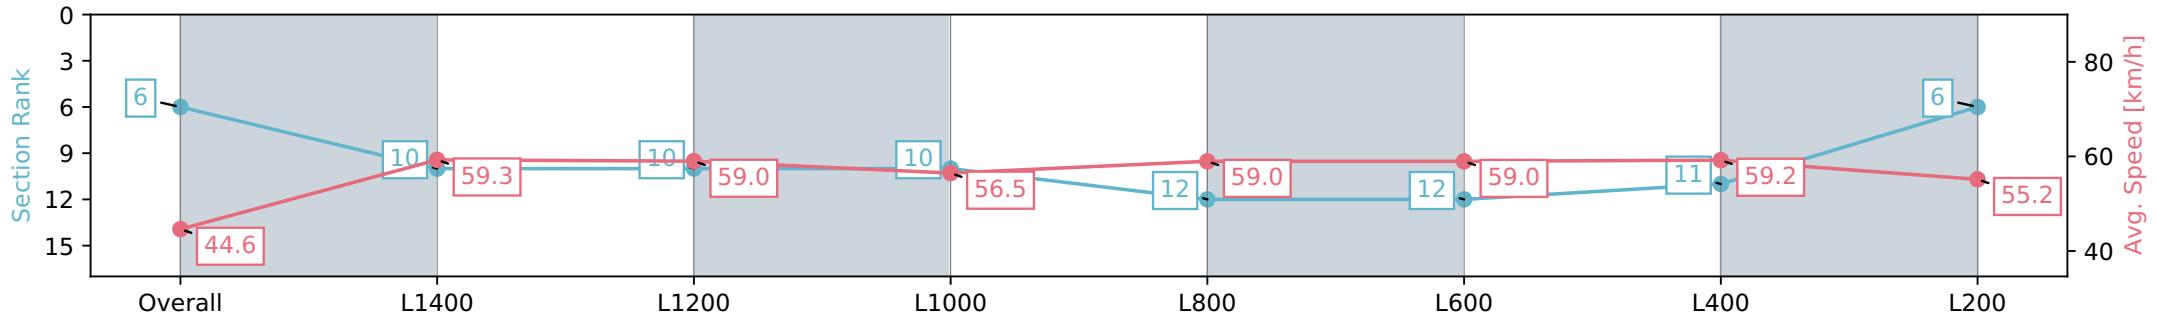

Section	Overall	L1400	L1200	L1000	L800	L600	L400	L200
Section Times	1:43.75 [6] (0:16.14)	1:27.61 [10] (0:12.16)	1:15.45 [10] (0:12.24)	1:03.21 [10] (0:12.95)	0:50.26 [12] (0:12.52)	0:37.74 [12] (0:12.48)	0:25.26 [11] (0:12.21)	0:13.05 [6] (0:13.05)
Average Speed [km/h]	44.6	59.3	59.0	56.5	59.0	59.0	59.2	55.2
Top Speed [km/h]	58.8	59.9	60.0	58.0	61.3	60.5	60.4	57.0
Avg. Dist. to Rail [m]	6.4	4.8	3.5	3.1	4.5	6.8	7.7	8.4
Avg. Stride Freq. [Hz]	2.3	2.3	2.2	2.2	2.3	2.3	2.3	2.2
Avg. Stride Length [m]	5.7	7.2	7.4	7.2	7.3	7.2	7.3	6.8