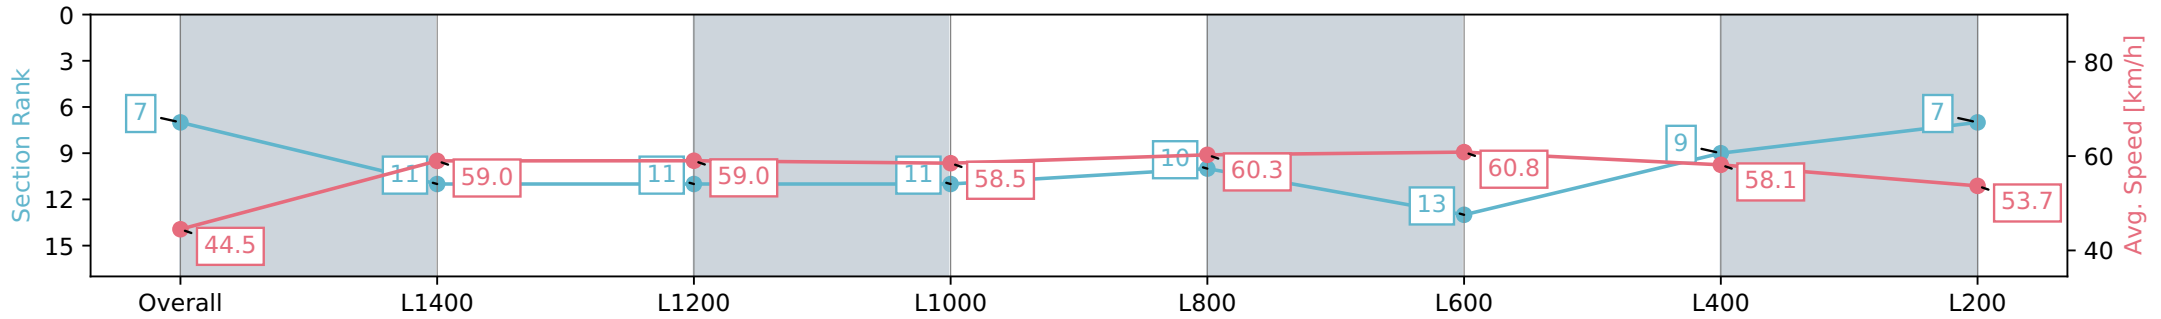

Section	Overall	L1400	L1200	L1000	L800	L600	L400	L200
Section Times	1:44.13 [7] (0:16.20)	1:27.93 [11] (0:12.18)	1:15.75 [11] (0:12.23)	1:03.52 [11] (0:12.83)	0:50.69 [10] (0:12.59)	0:38.10 [13] (0:12.28)	0:25.81 [9] (0:12.38)	0:13.43 [7] (0:13.43)
Average Speed [km/h]	44.5	59.0	59.0	58.5	60.3	60.8	58.1	53.7
Top Speed [km/h]	59.6	59.7	60.5	59.7	61.6	61.7	60.0	56.0
Avg. Dist. to Rail [m]	7.9	7.4	6.6	7.5	8.9	10.5	12.9	13.1
Avg. Stride Freq. [Hz]	2.2	2.3	2.3	2.3	2.3	2.3	2.3	2.2
Avg. Stride Length [m]	5.8	7.1	7.2	7.1	7.2	7.3	7.1	6.8