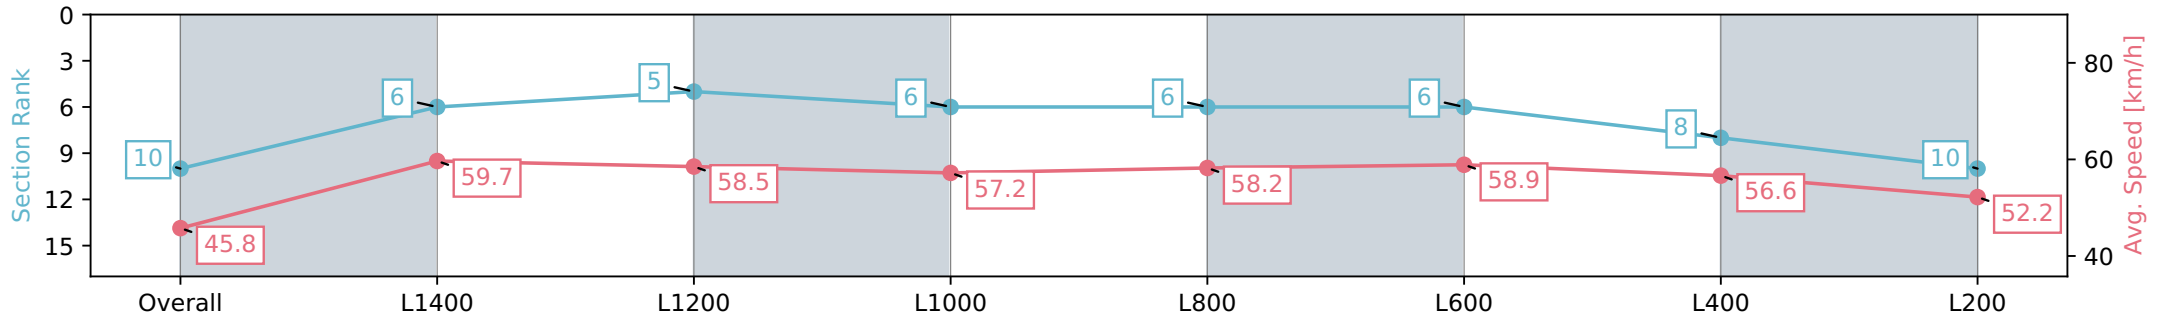

Section	Overall	L1400	L1200	L1000	L800	L600	L400	L200
Section Times	1:44.83 [10] (0:15.74)	1:29.09 [6] (0:12.06)	1:17.03 [5] (0:12.35)	1:04.68 [6] (0:12.86)	0:51.82 [6] (0:12.76)	0:39.06 [6] (0:12.55)	0:26.51 [8] (0:12.73)	0:13.78 [10] (0:13.78)
Average Speed [km/h]	45.8	59.7	58.5	57.2	58.2	58.9	56.6	52.2
Top Speed [km/h]	61.1	60.5	60.2	57.8	59.9	59.6	58.6	54.2
Avg. Dist. to Rail [m]	4.3	5.5	4.7	3.8	5.4	8.6	11.8	11.6
Avg. Stride Freq. [Hz]	2.2	2.3	2.2	2.2	2.2	2.3	2.2	2.2
Avg. Stride Length [m]	6.0	7.2	7.2	7.1	7.2	7.2	7.0	6.6