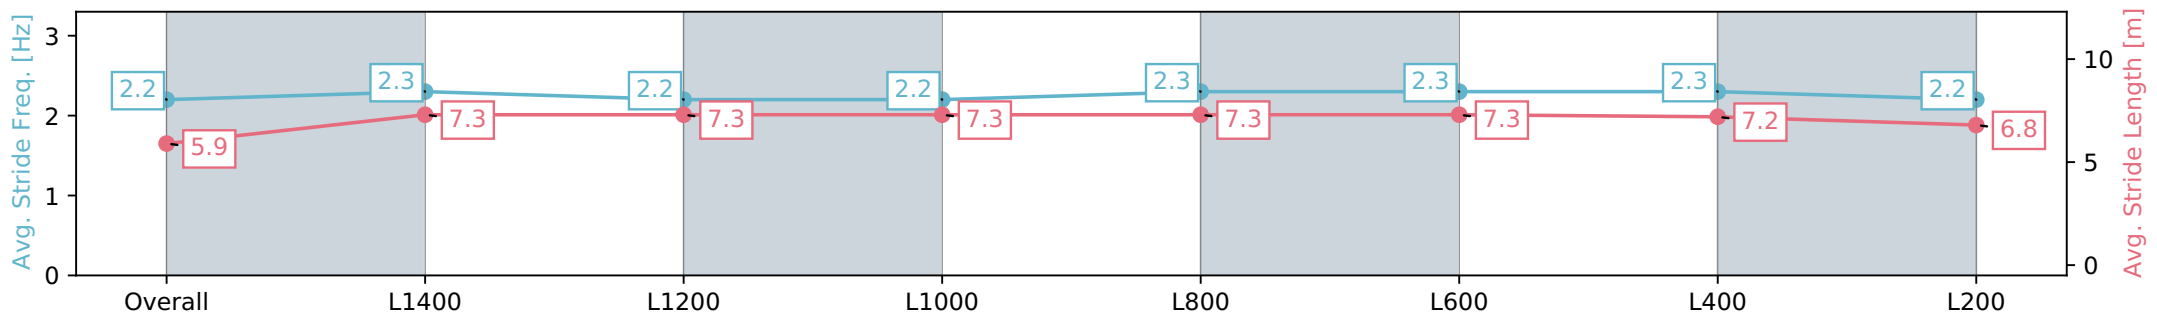

Section	Overall	L1400	L1200	L1000	L800	L600	L400	L200
Section Times	1:43.33 [3] (0:16.34)	1:26.99 [13] (0:12.09)	1:14.90 [12] (0:12.27)	1:02.63 [12] (0:12.75)	0:49.88 [11] (0:12.54)	0:37.34 [11] (0:12.18)	0:25.16 [5] (0:12.05)	0:13.11 [4] (0:13.11)
Average Speed [km/h]	44.1	59.5	58.9	58.4	60.1	61.7	59.7	54.9
Top Speed [km/h]	58.9	61.0	60.4	60.1	62.5	63.2	62.1	57.8
Avg. Dist. to Rail [m]	6.7	6.0	5.7	6.3	8.0	12.5	15.1	13.8
Avg. Stride Freq. [Hz]	2.2	2.3	2.2	2.2	2.3	2.3	2.3	2.2
Avg. Stride Length [m]	5.9	7.3	7.3	7.3	7.3	7.3	7.2	6.8