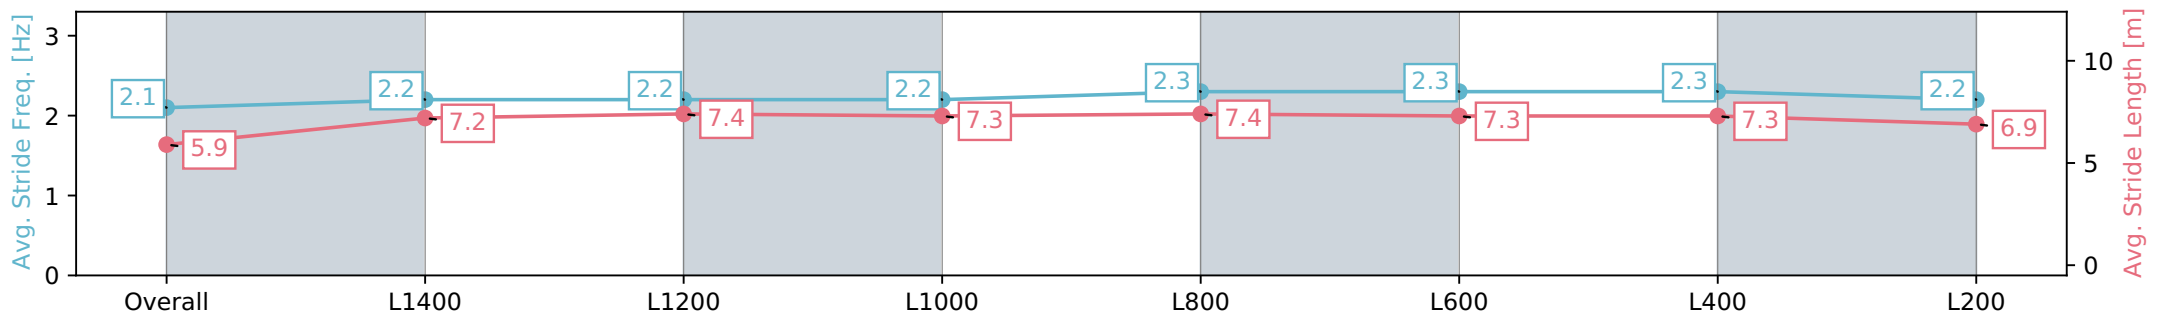

Horse/Jockey Name	POLAMALU/Maria Sanson
Finish Rank	1
Fastest Section Time (Section)	0:11.95 (L600)
Top Speed [km/h] (Section)	61.3 (L800)
Race State	Finished

AUCKLAND
THOROUGHBRED
SINCE RACING 1874

Pukekohe Park - Professional

Race 6: STELLA ARTOIS 1600 - 1600m

19 June 2024 - 2:20PM

PUKEKOHE
PARK

Track Rating: Heavy 10, Weather: Overcast, Rail Position: +7m
Entire

Section	Overall	L1400	L1200	L1000	L800	L600	L400	L200
Section Times	1:43.10 [1] (0:16.62)	1:26.48 [14] (0:12.40)	1:14.08 [14] (0:12.25)	1:01.83 [14] (0:12.64)	0:49.19 [14] (0:12.07)	0:37.12 [10] (0:11.95)	0:25.17 [1] (0:12.06)	0:13.11 [1] (0:13.11)
Average Speed [km/h]	43.3	58.2	58.9	57.5	60.3	60.0	59.9	54.9
Top Speed [km/h]	57.6	58.7	60.4	59.1	60.9	61.3	60.9	58.1
Avg. Dist. to Rail [m]	10.2	7.1	5.0	1.7	1.3	1.3	4.5	7.0
Avg. Stride Freq. [Hz]	2.1	2.2	2.2	2.2	2.3	2.3	2.3	2.2
Avg. Stride Length [m]	5.9	7.2	7.4	7.3	7.4	7.3	7.3	6.9

- [ ] Ranking at each section and finish
- -:-:- No data available at this section
- NA No data available