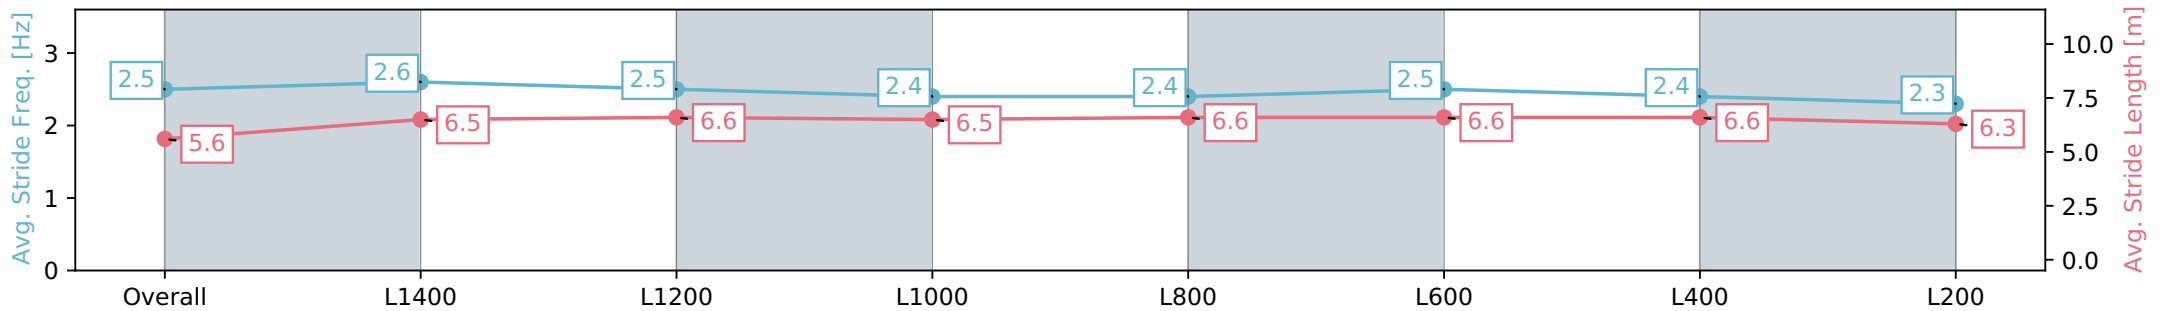

Section	Overall	L1400	L1200	L1000	L800	L600	L400	L200
Section Times	1:45.14 [12] (0:15.43)	1:29.71 [1] (0:12.05)	1:17.66 [1] (0:12.32)	1:05.34 [2] (0:13.01)	0:52.33 [2] (0:12.79)	0:39.54 [2] (0:12.69)	0:26.85 [7] (0:12.82)	0:14.03 [11] (0:14.03)
Average Speed [km/h]	46.6	59.8	58.6	56.6	57.9	58.1	56.0	51.4
Top Speed [km/h]	61.7	62.0	59.9	59.3	59.7	60.8	58.5	54.0
Avg. Dist. to Rail [m]	13.1	6.6	5.4	4.0	5.3	6.4	7.3	6.6
Avg. Stride Freq. [Hz]	2.5	2.6	2.5	2.4	2.4	2.5	2.4	2.3
Avg. Stride Length [m]	5.6	6.5	6.6	6.5	6.6	6.6	6.6	6.3