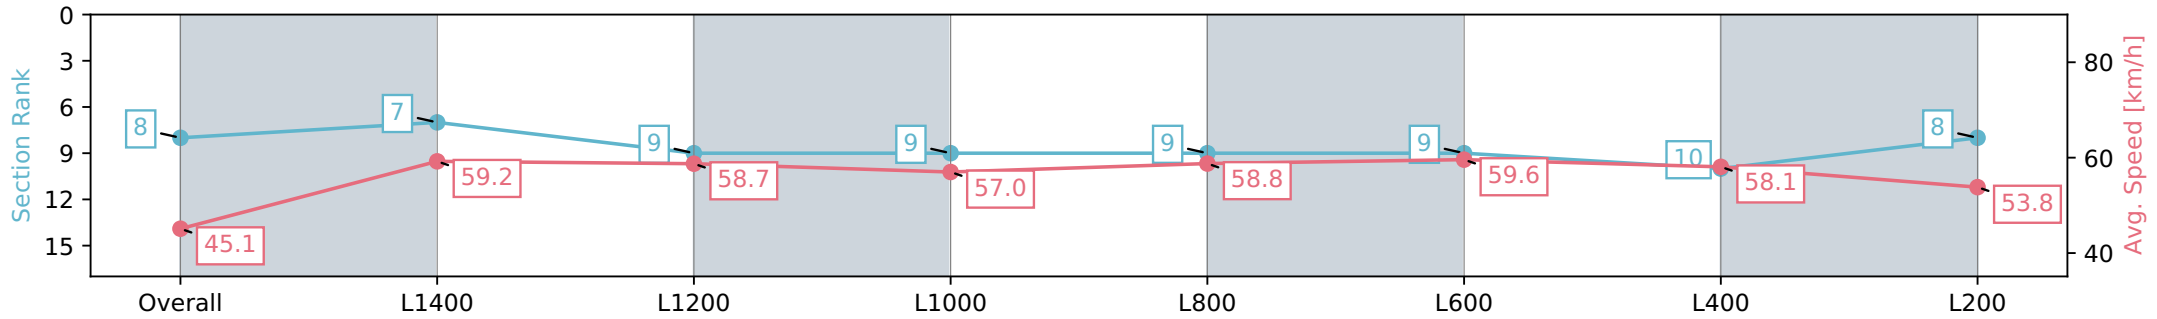

Section	Overall	L1400	L1200	L1000	L800	L600	L400	L200
Section Times	1:44.15 [8] (0:15.98)	1:28.17 [7] (0:12.19)	1:15.98 [9] (0:12.27)	1:03.71 [9] (0:12.89)	0:50.82 [9] (0:12.64)	0:38.18 [9] (0:12.39)	0:25.79 [10] (0:12.42)	0:13.37 [8] (0:13.37)
Average Speed [km/h]	45.1	59.2	58.7	57.0	58.8	59.6	58.1	53.8
Top Speed [km/h]	58.0	60.7	60.2	58.0	60.9	60.9	60.0	55.5
Avg. Dist. to Rail [m]	5.0	4.9	4.6	3.9	5.1	8.2	11.6	12.8
Avg. Stride Freq. [Hz]	2.3	2.3	2.2	2.2	2.3	2.3	2.3	2.3
Avg. Stride Length [m]	5.8	7.2	7.3	7.2	7.2	7.2	7.1	6.5