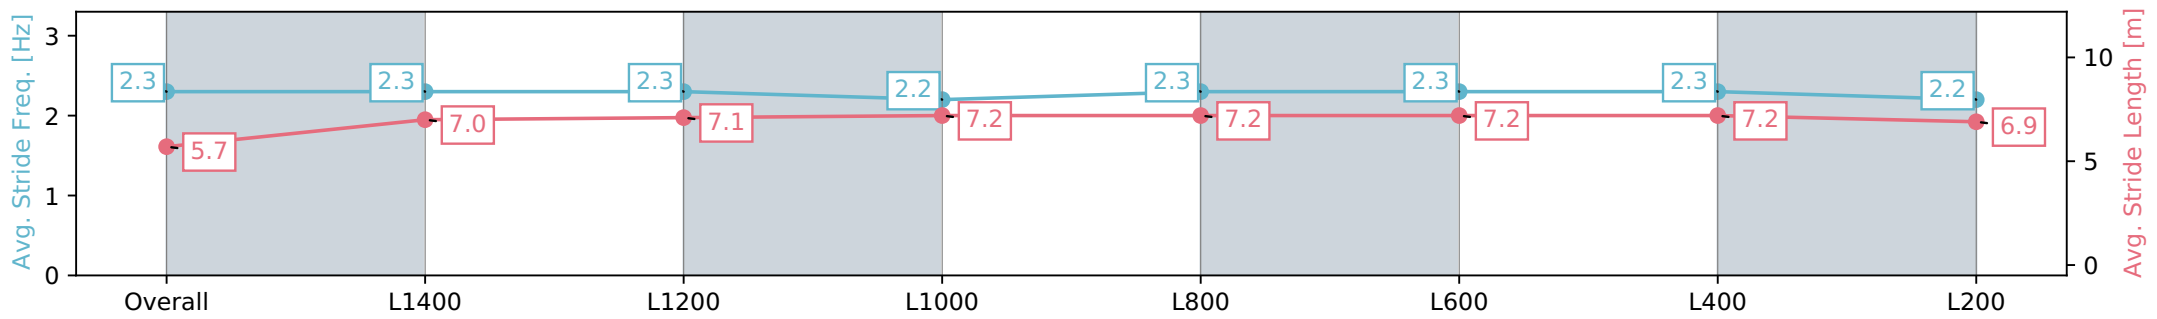

Section	Overall	L1400	L1200	L1000	L800	L600	L400	L200
Section Times	1:44.29 [9] (0:16.20)	1:28.09 [12] (0:12.27)	1:15.82 [13] (0:12.44)	1:03.38 [13] (0:12.82)	0:50.56 [13] (0:12.73)	0:37.83 [14] (0:12.44)	0:25.39 [14] (0:12.06)	0:13.33 [9] (0:13.33)
Average Speed [km/h]	44.4	58.7	57.9	57.8	58.9	59.8	59.7	54.0
Top Speed [km/h]	58.9	59.7	59.0	58.7	59.7	61.4	61.6	55.2
Avg. Dist. to Rail [m]	9.3	8.6	7.2	4.4	7.3	10.6	14.2	12.5
Avg. Stride Freq. [Hz]	2.3	2.3	2.3	2.2	2.3	2.3	2.3	2.2
Avg. Stride Length [m]	5.7	7.0	7.1	7.2	7.2	7.2	7.2	6.9