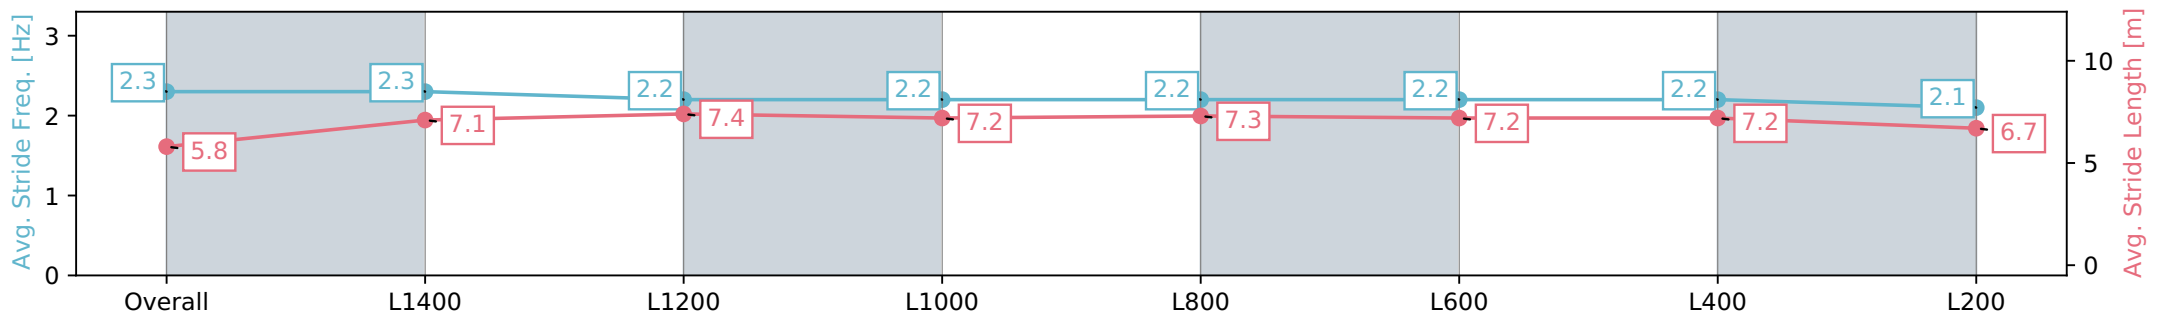

Horse/Jockey Name	ZEE HEIGHTS/Rihaan Goyaram
Finish Rank	13
Fastest Section Time (Section)	0:12.08 (L1400)
Top Speed [km/h] (Section)	61.0 (Overall)
Race State	Finished

AUCKLAND
THOROUGHBRED
SINCE RACING 1814

Pukekohe Park - Professional

Race 6: STELLA ARTOIS 1600 - 1600m

19 June 2024 - 2:20PM

PUKEKOHE
PARK

Track Rating: Heavy 10, Weather: Overcast, Rail Position: +7m
Entire

Section	Overall	L1400	L1200	L1000	L800	L600	L400	L200
Section Times	1:45.47 [13] (0:15.60)	1:29.87 [4] (0:12.08)	1:17.79 [4] (0:12.26)	1:05.53 [4] (0:13.03)	0:52.50 [4] (0:12.77)	0:39.73 [5] (0:12.81)	0:26.92 [13] (0:12.76)	0:14.16 [14] (0:14.16)
Average Speed [km/h]	46.1	59.5	59.0	56.0	57.7	57.2	56.6	50.8
Top Speed [km/h]	61.0	60.9	60.0	57.4	59.0	58.5	58.2	53.7
Avg. Dist. to Rail [m]	3.6	4.2	3.4	2.9	4.0	5.3	7.7	7.7
Avg. Stride Freq. [Hz]	2.3	2.3	2.2	2.2	2.2	2.2	2.2	2.1
Avg. Stride Length [m]	5.8	7.1	7.4	7.2	7.3	7.2	7.2	6.7

[ ] Ranking at each section and finish
-:-:- No data available at this section
NA No data available