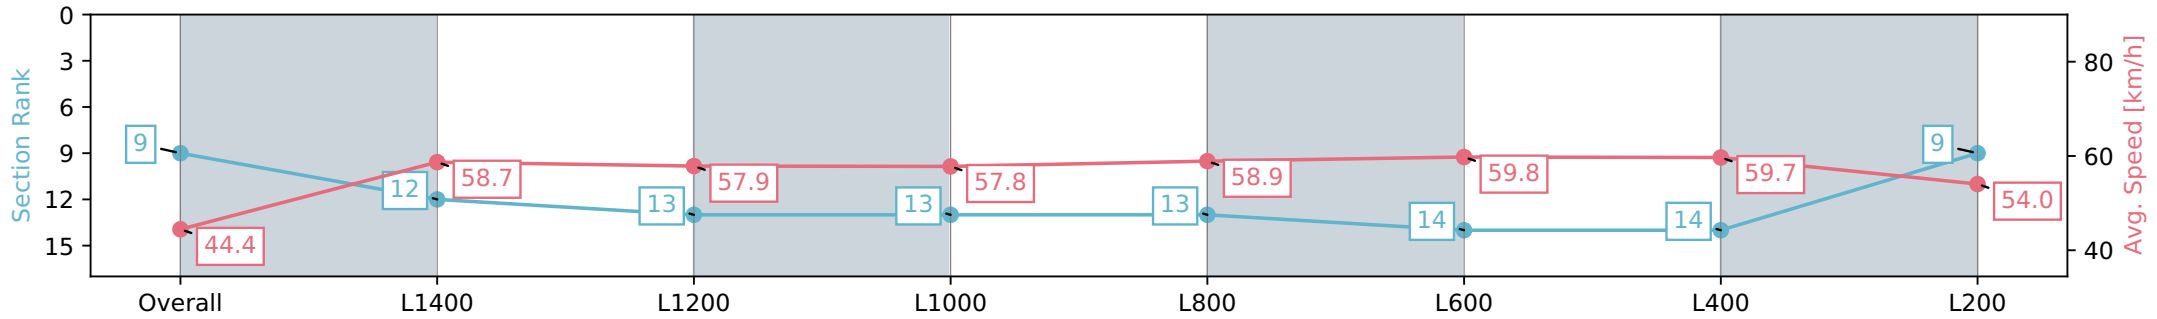

Section	Overall	L1400	L1200	L1000	L800	L600	L400	L200
Section Times	1:44.29 [9] (0:16.20)	1:28.09 [12] (0:12.27)	1:15.82 [13] (0:12.44)	1:03.38 [13] (0:12.82)	0:50.56 [13] (0:12.73)	0:37.83 [14] (0:12.44)	0:25.39 [14] (0:12.06)	0:13.33 [9] (0:13.33)
Average Speed [km/h]	44.4	58.7	57.9	57.8	58.9	59.8	59.7	54.0
Top Speed [km/h]	58.9	59.7	59.0	58.7	59.7	61.4	61.6	55.2
Avg. Dist. to Rail [m]	9.3	8.6	7.2	4.4	7.3	10.6	14.2	12.5
Avg. Stride Freq. [Hz]	2.3	2.3	2.3	2.2	2.3	2.3	2.3	2.2
Avg. Stride Length [m]	5.7	7.0	7.1	7.2	7.2	7.2	7.2	6.9