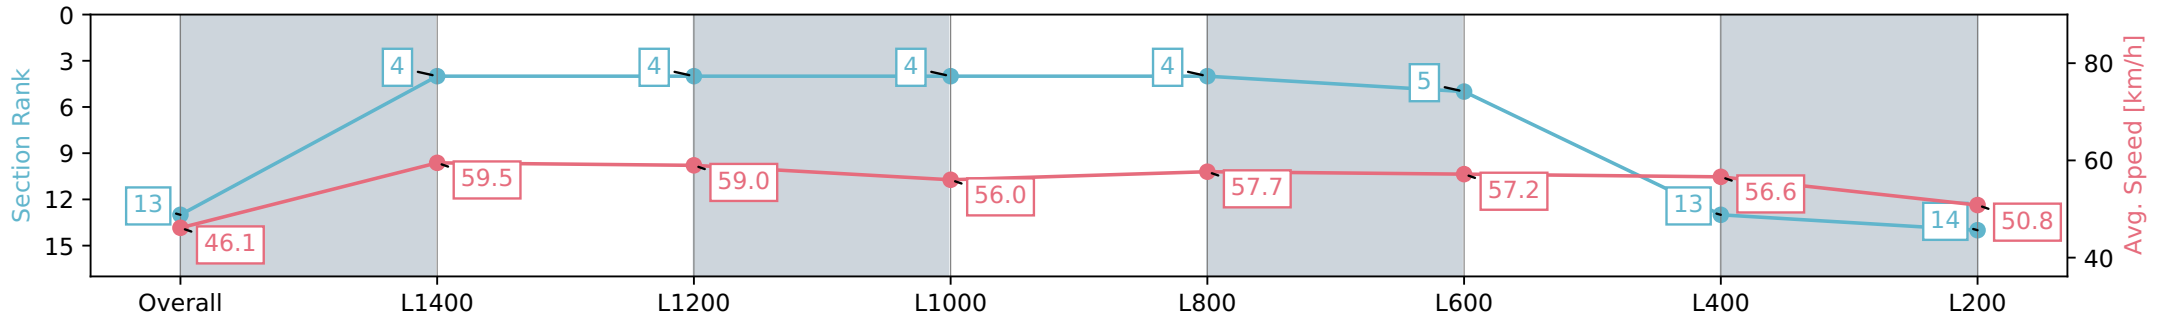

Horse/Jockey Name	ZEE HEIGHTS/Rihaan Goyaram
Finish Rank	13
Fastest Section Time (Section)	0:12.08 (L1400)
Top Speed [km/h] (Section)	61.0 (Overall)
Race State	Finished

AUCKLAND
THOROUGHBRED
SINCE RACING 1814

Pukekohe Park - Professional

Race 6: STELLA ARTOIS 1600 - 1600m

19 June 2024 - 2:20PM

PUKEKOHE
PARK

Track Rating: Heavy 10, Weather: Overcast, Rail Position: +7m
Entire

Section	Overall	L1400	L1200	L1000	L800	L600	L400	L200
Section Times	1:45.47 [13] (0:15.60)	1:29.87 [4] (0:12.08)	1:17.79 [4] (0:12.26)	1:05.53 [4] (0:13.03)	0:52.50 [4] (0:12.77)	0:39.73 [5] (0:12.81)	0:26.92 [13] (0:12.76)	0:14.16 [14] (0:14.16)
Average Speed [km/h]	46.1	59.5	59.0	56.0	57.7	57.2	56.6	50.8
Top Speed [km/h]	61.0	60.9	60.0	57.4	59.0	58.5	58.2	53.7
Avg. Dist. to Rail [m]	3.6	4.2	3.4	2.9	4.0	5.3	7.7	7.7
Avg. Stride Freq. [Hz]	2.3	2.3	2.2	2.2	2.2	2.2	2.2	2.1
Avg. Stride Length [m]	5.8	7.1	7.4	7.2	7.3	7.2	7.2	6.7

[ ] Ranking at each section and finish
-:-:- No data available at this section
NA No data available