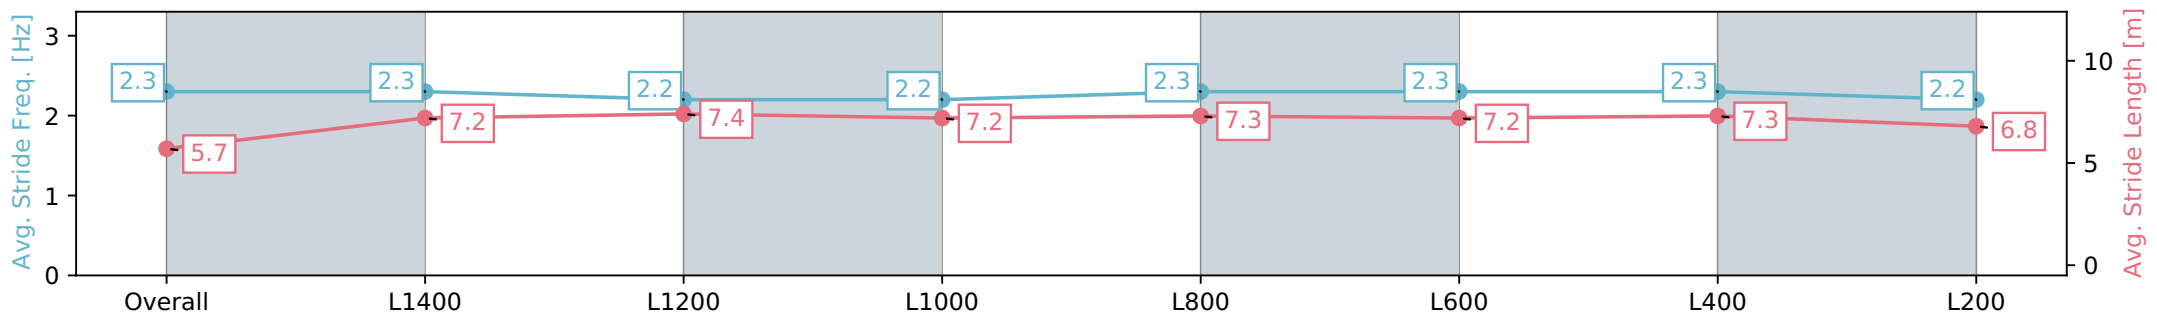

Section	Overall	L1400	L1200	L1000	L800	L600	L400	L200
Section Times	1:43.75 [6] (0:16.14)	1:27.61 [10] (0:12.16)	1:15.45 [10] (0:12.24)	1:03.21 [10] (0:12.95)	0:50.26 [12] (0:12.52)	0:37.74 [12] (0:12.48)	0:25.26 [11] (0:12.21)	0:13.05 [6] (0:13.05)
Average Speed [km/h]	44.6	59.3	59.0	56.5	59.0	59.0	59.2	55.2
Top Speed [km/h]	58.8	59.9	60.0	58.0	61.3	60.5	60.4	57.0
Avg. Dist. to Rail [m]	6.4	4.8	3.5	3.1	4.5	6.8	7.7	8.4
Avg. Stride Freq. [Hz]	2.3	2.3	2.2	2.2	2.3	2.3	2.3	2.2
Avg. Stride Length [m]	5.7	7.2	7.4	7.2	7.3	7.2	7.3	6.8