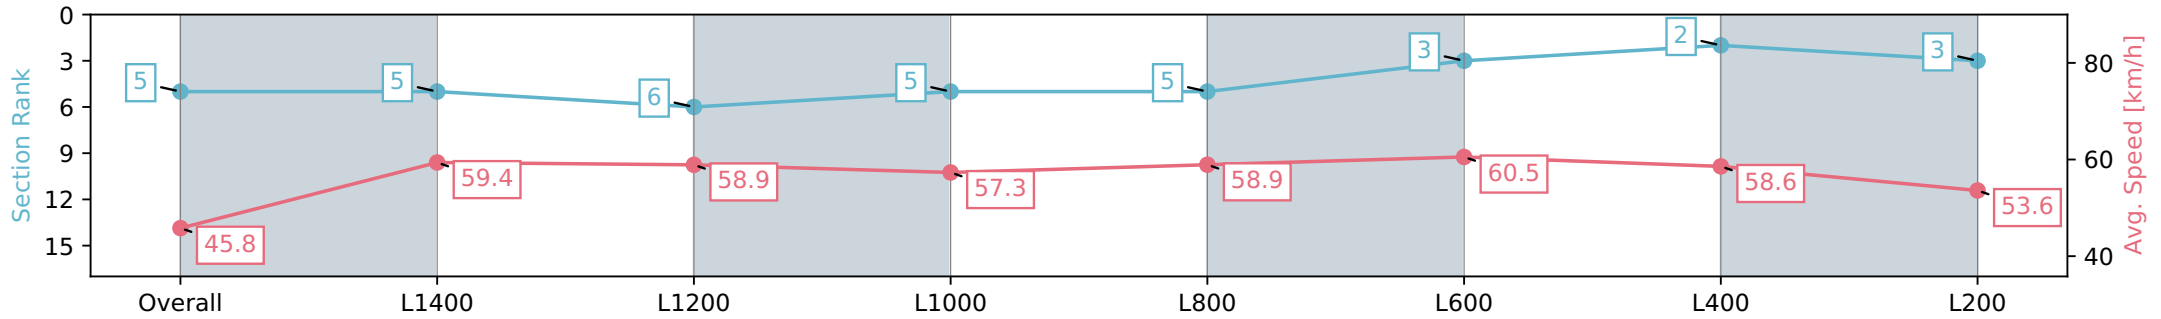

Section	Overall	L1400	L1200	L1000	L800	L600	L400	L200
Section Times	1:43.64 [5] (0:15.72)	1:27.92 [5] (0:12.12)	1:15.80 [6] (0:12.28)	1:03.52 [5] (0:12.88)	0:50.64 [5] (0:12.66)	0:37.98 [3] (0:12.28)	0:25.69 [2] (0:12.27)	0:13.42 [3] (0:13.42)
Average Speed [km/h]	45.8	59.4	58.9	57.3	58.9	60.5	58.6	53.6
Top Speed [km/h]	60.1	60.1	59.8	58.0	60.1	61.5	60.5	56.4
Avg. Dist. to Rail [m]	9.9	6.2	5.5	4.7	6.3	8.9	10.3	10.8
Avg. Stride Freq. [Hz]	2.3	2.3	2.2	2.2	2.2	2.3	2.3	2.2
Avg. Stride Length [m]	5.9	7.3	7.4	7.3	7.3	7.4	7.2	6.8