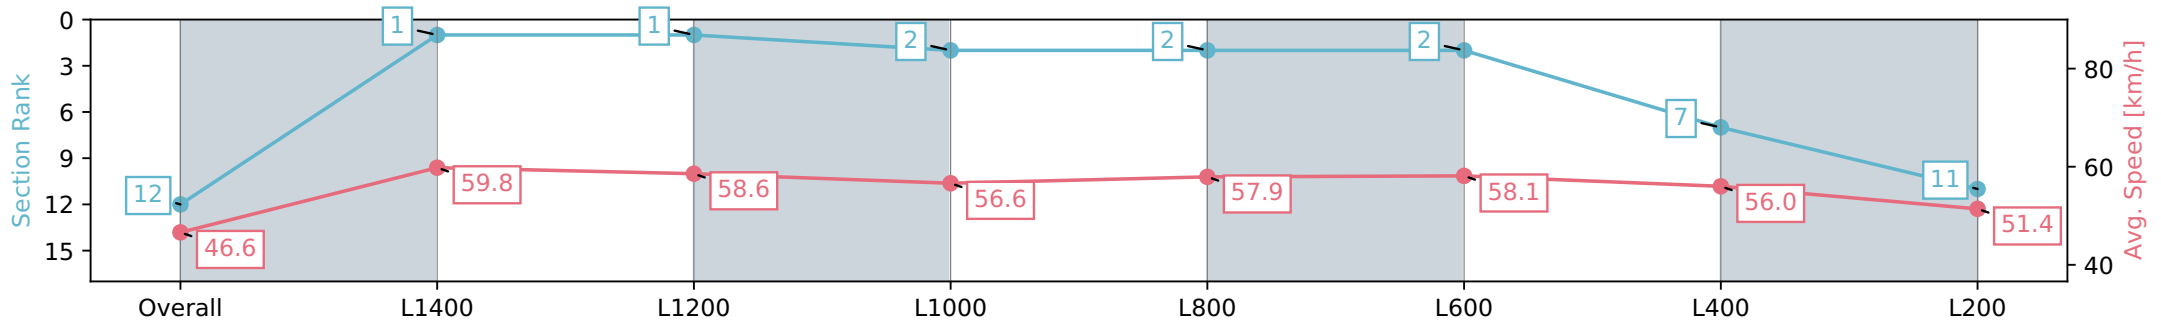

Horse/Jockey Name	SHORT/Warren Kennedy
Finish Rank	12
Fastest Section Time (Section)	0:12.05 (L1400)
Top Speed [km/h] (Section)	62.0 (Overall)
Race State	Finished

AUCKLAND
THOROUGHBRED
SINCE RACING 1814

Pukekohe Park - Professional

Race 6: STELLA ARTOIS 1600 - 1600m

19 June 2024 - 2:20PM

PUKEKOHE
PARK

Track Rating: Heavy 10, Weather: Overcast, Rail Position: +7m
Entire

Section	Overall	L1400	L1200	L1000	L800	L600	L400	L200
Section Times	1:45.14 [12] (0:15.43)	1:29.71 [1] (0:12.05)	1:17.66 [1] (0:12.32)	1:05.34 [2] (0:13.01)	0:52.33 [2] (0:12.79)	0:39.54 [2] (0:12.69)	0:26.85 [7] (0:12.82)	0:14.03 [11] (0:14.03)
Average Speed [km/h]	46.6	59.8	58.6	56.6	57.9	58.1	56.0	51.4
Top Speed [km/h]	61.7	62.0	59.9	59.3	59.7	60.8	58.5	54.0
Avg. Dist. to Rail [m]	13.1	6.6	5.4	4.0	5.3	6.4	7.3	6.6
Avg. Stride Freq. [Hz]	2.5	2.6	2.5	2.4	2.4	2.5	2.4	2.3
Avg. Stride Length [m]	5.6	6.5	6.6	6.5	6.6	6.6	6.6	6.3

- [ ] Ranking at each section and finish
- -:-:- No data available at this section
- NA No data available