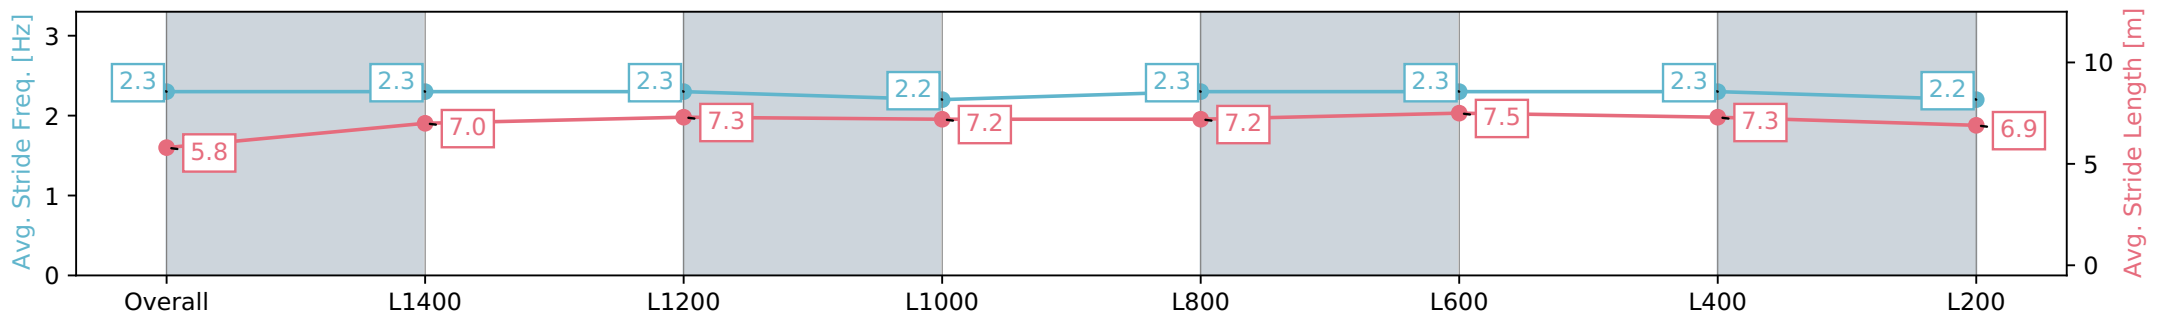

Section	Overall	L1400	L1200	L1000	L800	L600	L400	L200
Section Times	1:43.24 [2] (0:16.01)	1:27.23 [8] (0:12.14)	1:15.09 [8] (0:12.27)	1:02.82 [8] (0:12.83)	0:49.99 [8] (0:12.69)	0:37.30 [8] (0:12.11)	0:25.19 [4] (0:12.08)	0:13.11 [2] (0:13.11)
Average Speed [km/h]	45.1	59.2	58.9	57.8	58.9	61.5	59.7	54.9
Top Speed [km/h]	58.7	60.8	60.2	58.9	60.9	61.9	61.3	57.5
Avg. Dist. to Rail [m]	7.8	6.2	5.8	5.1	6.8	9.8	12.6	12.1
Avg. Stride Freq. [Hz]	2.3	2.3	2.3	2.2	2.3	2.3	2.3	2.2
Avg. Stride Length [m]	5.8	7.0	7.3	7.2	7.2	7.5	7.3	6.9