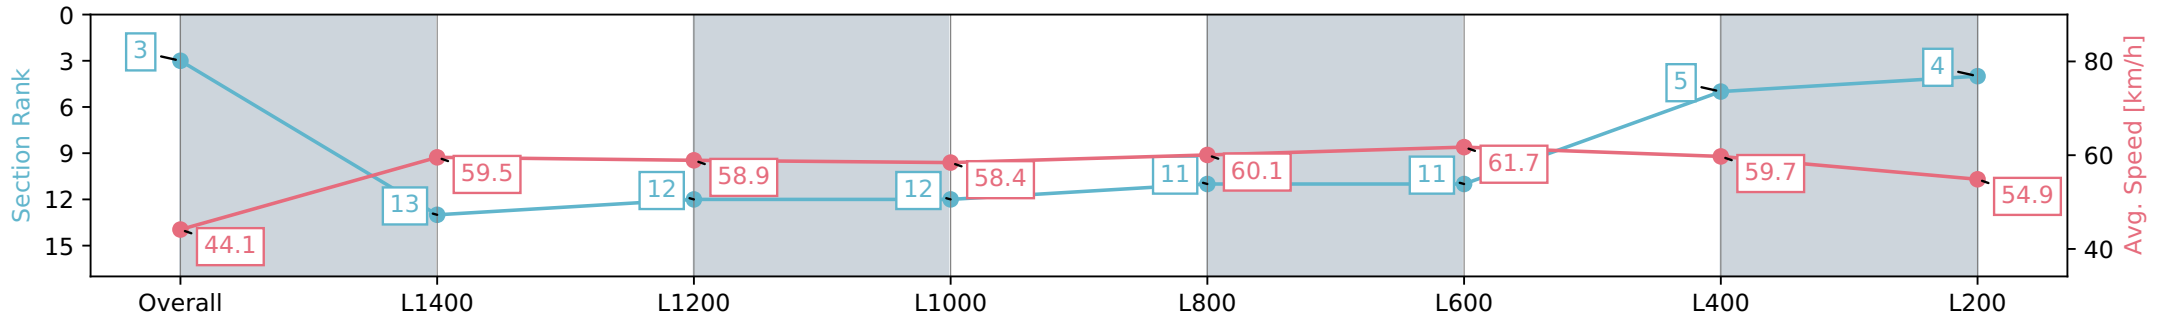

Section	Overall	L1400	L1200	L1000	L800	L600	L400	L200
Section Times	1:43.33 [3] (0:16.34)	1:26.99 [13] (0:12.09)	1:14.90 [12] (0:12.27)	1:02.63 [12] (0:12.75)	0:49.88 [11] (0:12.54)	0:37.34 [11] (0:12.18)	0:25.16 [5] (0:12.05)	0:13.11 [4] (0:13.11)
Average Speed [km/h]	44.1	59.5	58.9	58.4	60.1	61.7	59.7	54.9
Top Speed [km/h]	58.9	61.0	60.4	60.1	62.5	63.2	62.1	57.8
Avg. Dist. to Rail [m]	6.7	6.0	5.7	6.3	8.0	12.5	15.1	13.8
Avg. Stride Freq. [Hz]	2.2	2.3	2.2	2.2	2.3	2.3	2.3	2.2
Avg. Stride Length [m]	5.9	7.3	7.3	7.3	7.3	7.3	7.2	6.8