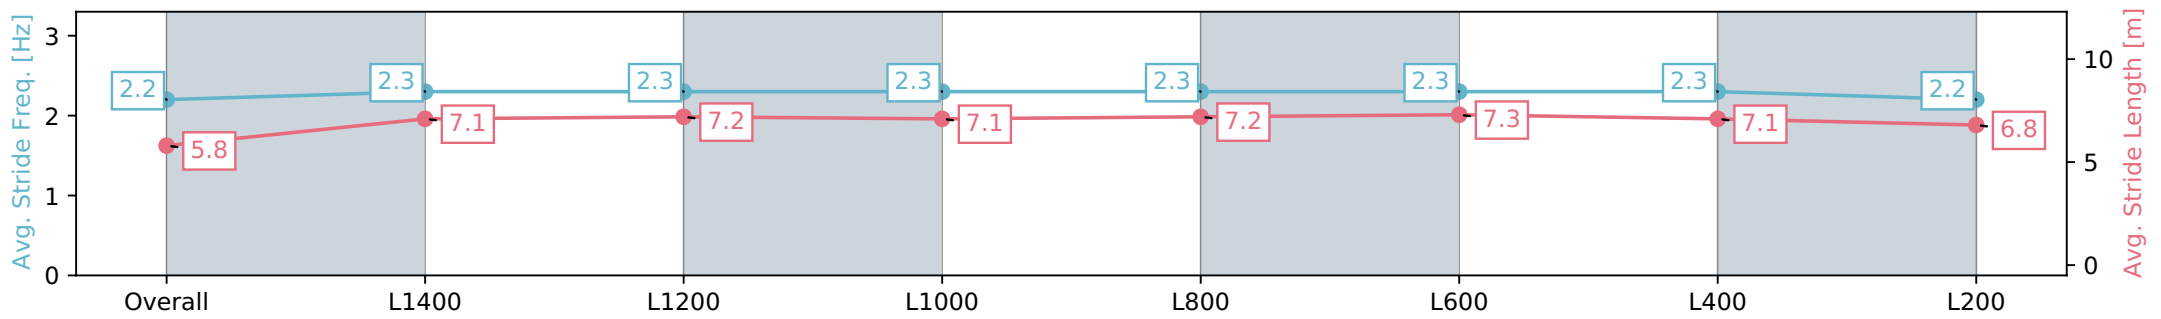

Section	Overall	L1400	L1200	L1000	L800	L600	L400	L200
Section Times	1:44.13 [7] (0:16.20)	1:27.93 [11] (0:12.18)	1:15.75 [11] (0:12.23)	1:03.52 [11] (0:12.83)	0:50.69 [10] (0:12.59)	0:38.10 [13] (0:12.28)	0:25.81 [9] (0:12.38)	0:13.43 [7] (0:13.43)
Average Speed [km/h]	44.5	59.0	59.0	58.5	60.3	60.8	58.1	53.7
Top Speed [km/h]	59.6	59.7	60.5	59.7	61.6	61.7	60.0	56.0
Avg. Dist. to Rail [m]	7.9	7.4	6.6	7.5	8.9	10.5	12.9	13.1
Avg. Stride Freq. [Hz]	2.2	2.3	2.3	2.3	2.3	2.3	2.3	2.2
Avg. Stride Length [m]	5.8	7.1	7.2	7.1	7.2	7.3	7.1	6.8