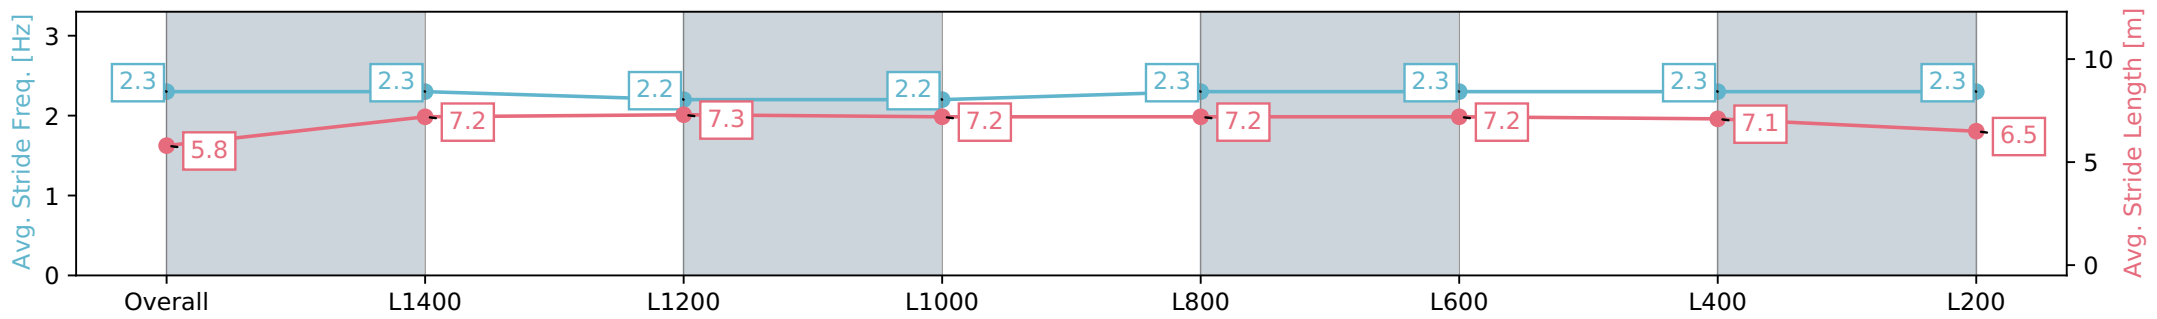

Section	Overall	L1400	L1200	L1000	L800	L600	L400	L200
Section Times	1:44.15 [8] (0:15.98)	1:28.17 [7] (0:12.19)	1:15.98 [9] (0:12.27)	1:03.71 [9] (0:12.89)	0:50.82 [9] (0:12.64)	0:38.18 [9] (0:12.39)	0:25.79 [10] (0:12.42)	0:13.37 [8] (0:13.37)
Average Speed [km/h]	45.1	59.2	58.7	57.0	58.8	59.6	58.1	53.8
Top Speed [km/h]	58.0	60.7	60.2	58.0	60.9	60.9	60.0	55.5
Avg. Dist. to Rail [m]	5.0	4.9	4.6	3.9	5.1	8.2	11.6	12.8
Avg. Stride Freq. [Hz]	2.3	2.3	2.2	2.2	2.3	2.3	2.3	2.3
Avg. Stride Length [m]	5.8	7.2	7.3	7.2	7.2	7.2	7.1	6.5