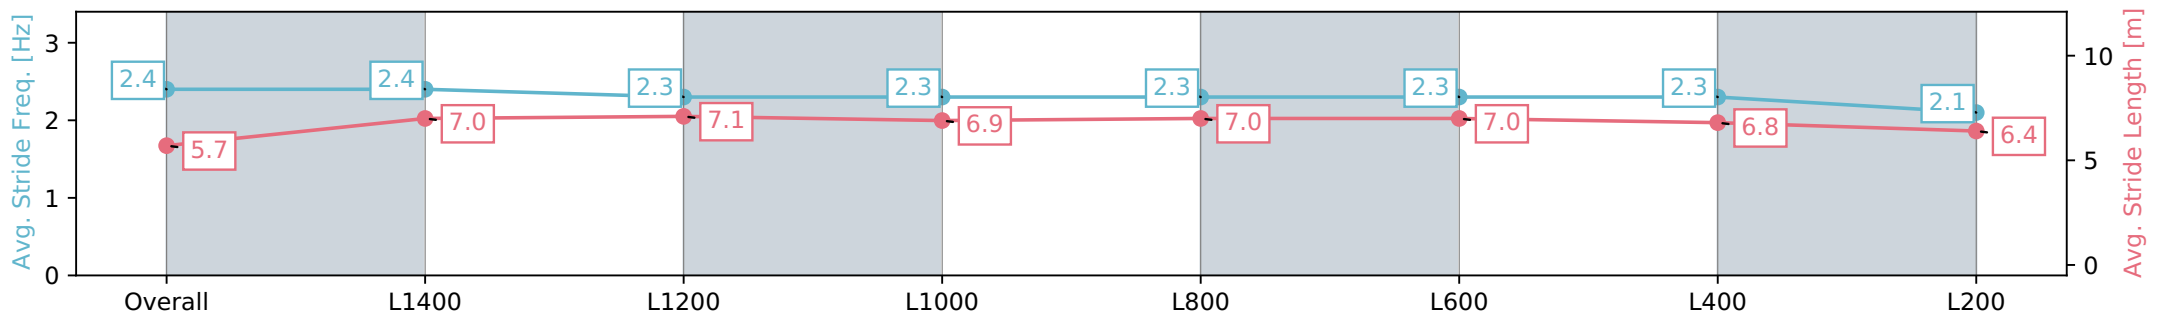

Horse/Jockey Name	ZEFFERT/Tegan Newman
Finish Rank	14
Fastest Section Time (Section)	0:12.05 (L1400)
Top Speed [km/h] (Section)	64.2 (Overall)
Race State	Finished

AUCKLAND
THOROUGHBRED
SINCE RACING 1814

Pukekohe Park - Professional

Race 6: STELLA ARTOIS 1600 - 1600m

19 June 2024 - 2:20PM

PUKEKOHE
PARK

Track Rating: Heavy 10, Weather: Overcast, Rail Position: +7m
Entire

Section	Overall	L1400	L1200	L1000	L800	L600	L400	L200
Section Times	1:45.90 [14] (0:15.49)	1:30.41 [2] (0:12.05)	1:18.36 [3] (0:12.28)	1:06.07 [3] (0:13.07)	0:53.00 [3] (0:12.76)	0:40.24 [4] (0:12.55)	0:27.69 [6] (0:12.97)	0:14.72 [12] (0:14.72)
Average Speed [km/h]	46.5	59.6	58.7	56.6	57.7	58.3	55.4	49.0
Top Speed [km/h]	64.2	62.3	60.3	57.8	58.9	59.7	57.9	52.5
Avg. Dist. to Rail [m]	13.3	7.4	4.9	4.5	4.1	4.8	8.0	9.4
Avg. Stride Freq. [Hz]	2.4	2.4	2.3	2.3	2.3	2.3	2.3	2.1
Avg. Stride Length [m]	5.7	7.0	7.1	6.9	7.0	7.0	6.8	6.4

Report Created: Wed 19 June 2024 13:44:37 GMT+10 (Note: Timing is based on positional data)

- [ ] Ranking at each section and finish
- -:-:- No data available at this section
- NA No data available