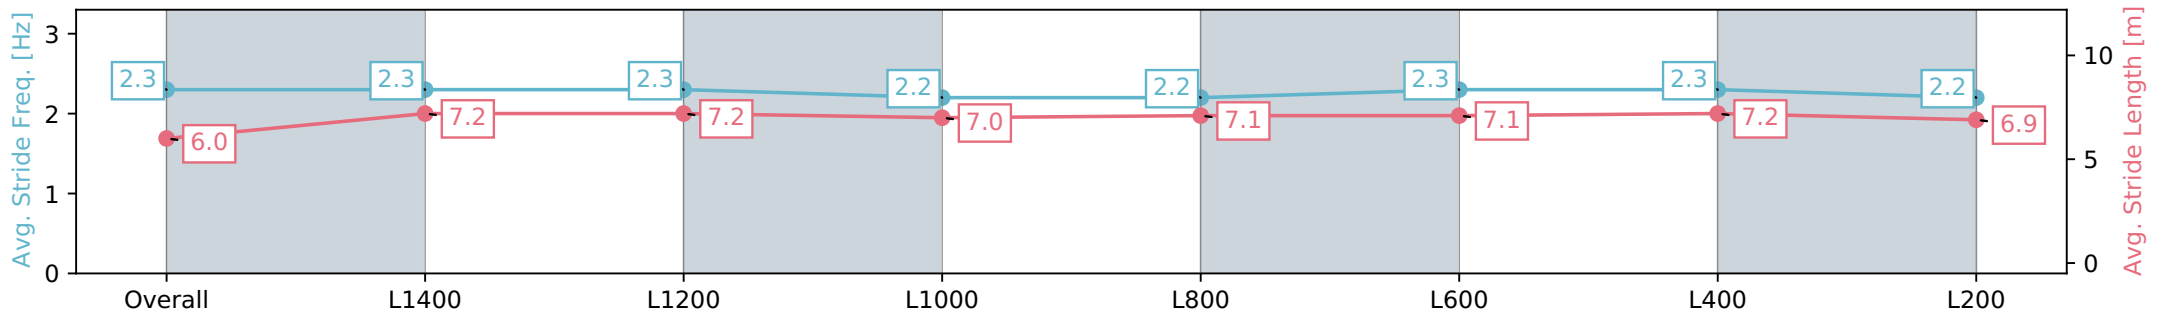

Section	Overall	L1400	L1200	L1000	L800	L600	L400	L200
Section Times	1:43.64 [4] (0:15.51)	1:28.13 [3] (0:12.00)	1:16.13 [2] (0:12.25)	1:03.88 [1] (0:13.03)	0:50.85 [1] (0:12.75)	0:38.10 [1] (0:12.49)	0:25.61 [3] (0:12.34)	0:13.27 [5] (0:13.27)
Average Speed [km/h]	46.5	60.1	58.8	55.7	57.3	58.4	58.4	54.4
Top Speed [km/h]	62.6	62.0	59.7	57.3	58.3	60.7	60.2	55.9
Avg. Dist. to Rail [m]	11.2	4.6	2.7	1.9	2.5	4.7	8.2	9.1
Avg. Stride Freq. [Hz]	2.3	2.3	2.3	2.2	2.2	2.3	2.3	2.2
Avg. Stride Length [m]	6.0	7.2	7.2	7.0	7.1	7.1	7.2	6.9