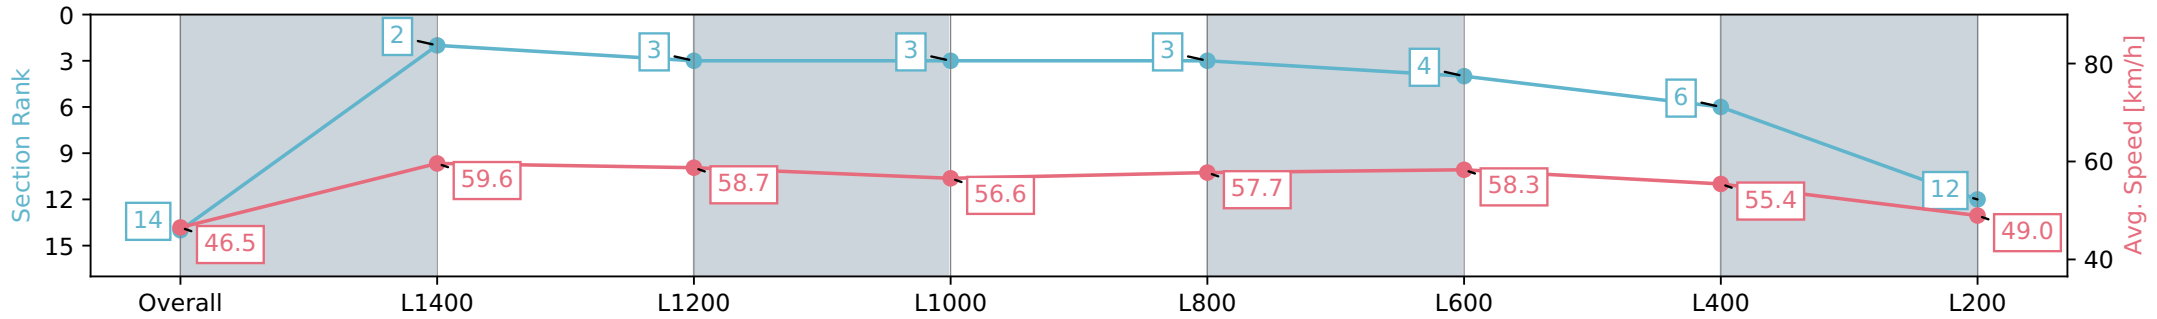

Horse/Jockey Name	ZEFFERT/Tegan Newman
Finish Rank	14
Fastest Section Time (Section)	0:12.05 (L1400)
Top Speed [km/h] (Section)	64.2 (Overall)
Race State	Finished

AUCKLAND
THOROUGHBRED
SINCE RACING 1814

Pukekohe Park - Professional

Race 6: STELLA ARTOIS 1600 - 1600m

19 June 2024 - 2:20PM

PUKEKOHE
PARK

Track Rating: Heavy 10, Weather: Overcast, Rail Position: +7m
Entire

Section	Overall	L1400	L1200	L1000	L800	L600	L400	L200
Section Times	1:45.90 [14] (0:15.49)	1:30.41 [2] (0:12.05)	1:18.36 [3] (0:12.28)	1:06.07 [3] (0:13.07)	0:53.00 [3] (0:12.76)	0:40.24 [4] (0:12.55)	0:27.69 [6] (0:12.97)	0:14.72 [12] (0:14.72)
Average Speed [km/h]	46.5	59.6	58.7	56.6	57.7	58.3	55.4	49.0
Top Speed [km/h]	64.2	62.3	60.3	57.8	58.9	59.7	57.9	52.5
Avg. Dist. to Rail [m]	13.3	7.4	4.9	4.5	4.1	4.8	8.0	9.4
Avg. Stride Freq. [Hz]	2.4	2.4	2.3	2.3	2.3	2.3	2.3	2.1
Avg. Stride Length [m]	5.7	7.0	7.1	6.9	7.0	7.0	6.8	6.4

Report Created: Wed 19 June 2024 13:44:37 GMT+10 (Note: Timing is based on positional data)

- [ ] Ranking at each section and finish
- -:-:- No data available at this section
- NA No data available