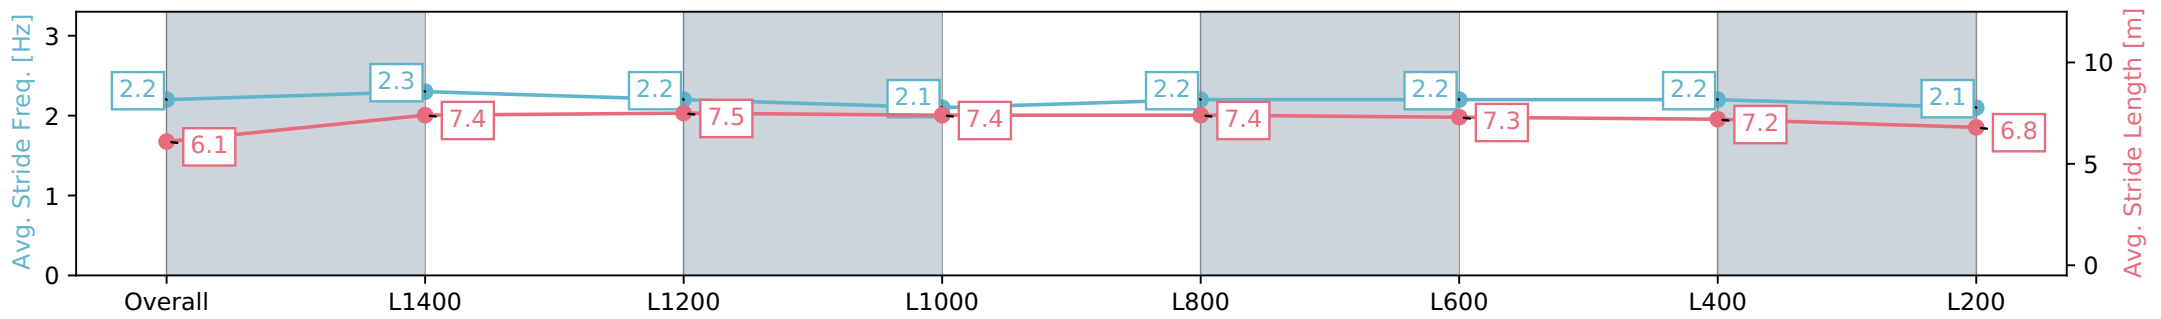

Section	Overall	L1400	L1200	L1000	L800	L600	L400	L200
Section Times	1:44.96 [11] (0:16.09)	1:28.87 [9] (0:11.97)	1:16.90 [7] (0:12.27)	1:04.63 [7] (0:12.85)	0:51.78 [7] (0:12.64)	0:39.14 [7] (0:12.72)	0:26.42 [12] (0:12.70)	0:13.72 [13] (0:13.72)
Average Speed [km/h]	44.8	60.1	58.7	56.6	57.8	57.7	56.7	52.4
Top Speed [km/h]	62.3	61.9	59.8	58.7	58.7	58.8	58.5	54.4
Avg. Dist. to Rail [m]	3.2	1.4	1.5	1.2	2.8	5.4	6.4	6.0
Avg. Stride Freq. [Hz]	2.2	2.3	2.2	2.1	2.2	2.2	2.2	2.1
Avg. Stride Length [m]	6.1	7.4	7.5	7.4	7.4	7.3	7.2	6.8