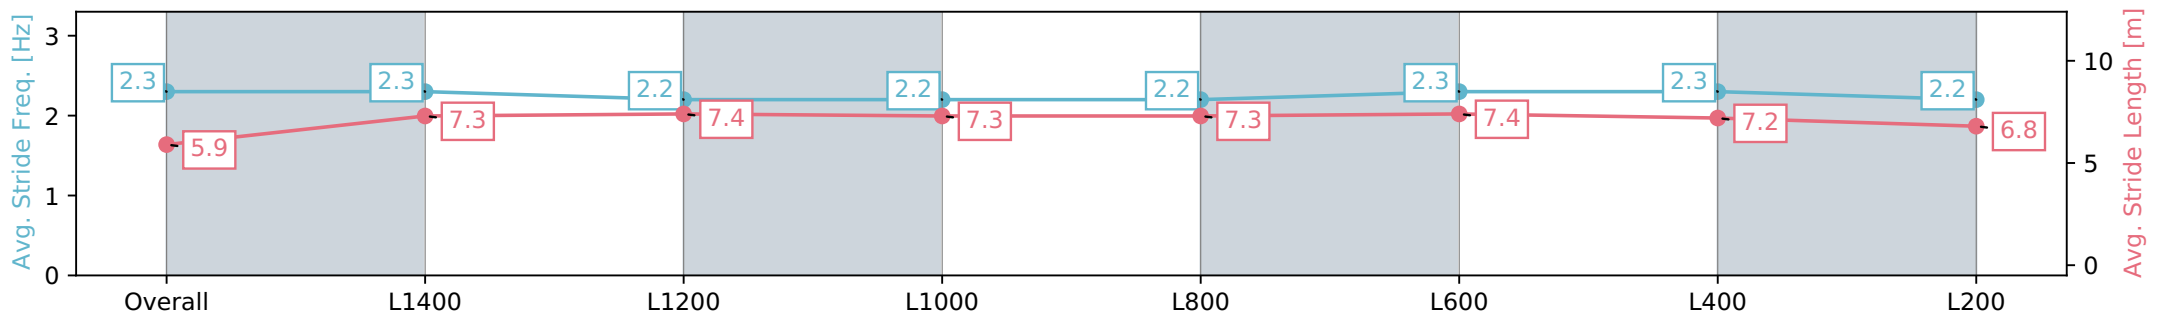

Section	Overall	L1400	L1200	L1000	L800	L600	L400	L200
Section Times	1:43.64 [5] (0:15.72)	1:27.92 [5] (0:12.12)	1:15.80 [6] (0:12.28)	1:03.52 [5] (0:12.88)	0:50.64 [5] (0:12.66)	0:37.98 [3] (0:12.28)	0:25.69 [2] (0:12.27)	0:13.42 [3] (0:13.42)
Average Speed [km/h]	45.8	59.4	58.9	57.3	58.9	60.5	58.6	53.6
Top Speed [km/h]	60.1	60.1	59.8	58.0	60.1	61.5	60.5	56.4
Avg. Dist. to Rail [m]	9.9	6.2	5.5	4.7	6.3	8.9	10.3	10.8
Avg. Stride Freq. [Hz]	2.3	2.3	2.2	2.2	2.2	2.3	2.3	2.2
Avg. Stride Length [m]	5.9	7.3	7.4	7.3	7.3	7.4	7.2	6.8