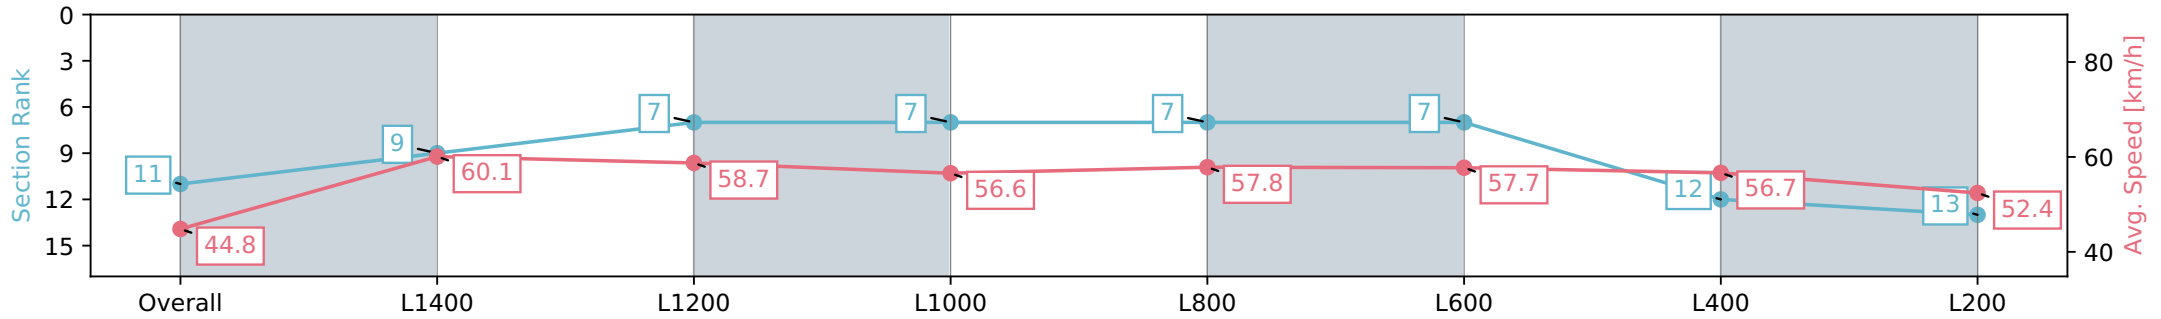

Section	Overall	L1400	L1200	L1000	L800	L600	L400	L200
Section Times	1:44.96 [11] (0:16.09)	1:28.87 [9] (0:11.97)	1:16.90 [7] (0:12.27)	1:04.63 [7] (0:12.85)	0:51.78 [7] (0:12.64)	0:39.14 [7] (0:12.72)	0:26.42 [12] (0:12.70)	0:13.72 [13] (0:13.72)
Average Speed [km/h]	44.8	60.1	58.7	56.6	57.8	57.7	56.7	52.4
Top Speed [km/h]	62.3	61.9	59.8	58.7	58.7	58.8	58.5	54.4
Avg. Dist. to Rail [m]	3.2	1.4	1.5	1.2	2.8	5.4	6.4	6.0
Avg. Stride Freq. [Hz]	2.2	2.3	2.2	2.1	2.2	2.2	2.2	2.1
Avg. Stride Length [m]	6.1	7.4	7.5	7.4	7.4	7.3	7.2	6.8