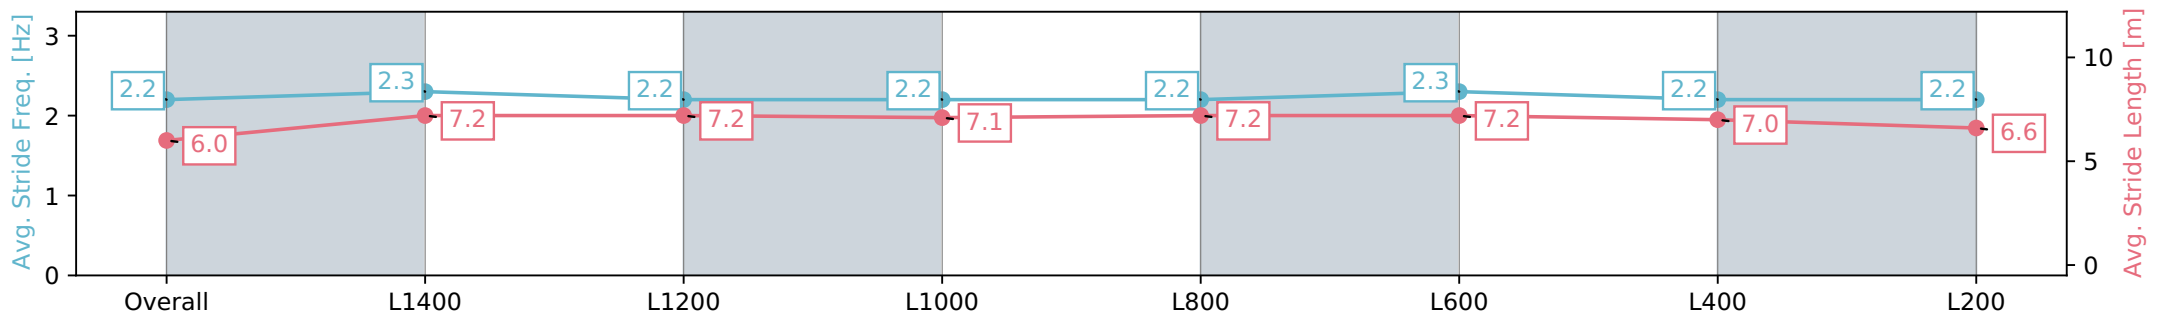

Section	Overall	L1400	L1200	L1000	L800	L600	L400	L200
Section Times	1:44.83 [10] (0:15.74)	1:29.09 [6] (0:12.06)	1:17.03 [5] (0:12.35)	1:04.68 [6] (0:12.86)	0:51.82 [6] (0:12.76)	0:39.06 [6] (0:12.55)	0:26.51 [8] (0:12.73)	0:13.78 [10] (0:13.78)
Average Speed [km/h]	45.8	59.7	58.5	57.2	58.2	58.9	56.6	52.2
Top Speed [km/h]	61.1	60.5	60.2	57.8	59.9	59.6	58.6	54.2
Avg. Dist. to Rail [m]	4.3	5.5	4.7	3.8	5.4	8.6	11.8	11.6
Avg. Stride Freq. [Hz]	2.2	2.3	2.2	2.2	2.2	2.3	2.2	2.2
Avg. Stride Length [m]	6.0	7.2	7.2	7.1	7.2	7.2	7.0	6.6