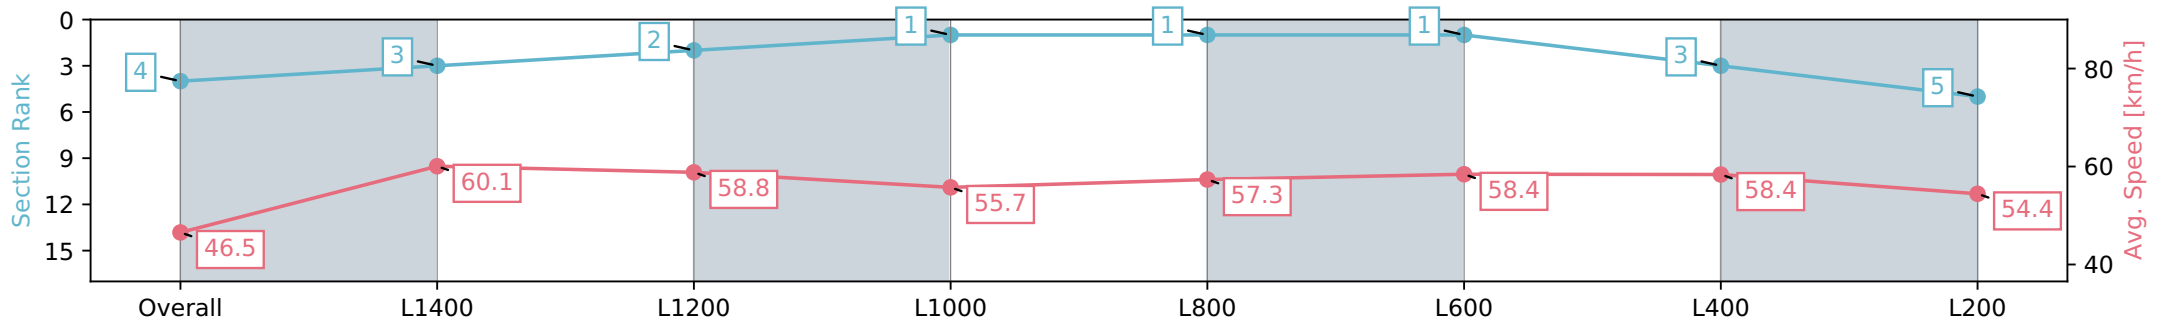

Section	Overall	L1400	L1200	L1000	L800	L600	L400	L200
Section Times	1:43.64 [4] (0:15.51)	1:28.13 [3] (0:12.00)	1:16.13 [2] (0:12.25)	1:03.88 [1] (0:13.03)	0:50.85 [1] (0:12.75)	0:38.10 [1] (0:12.49)	0:25.61 [3] (0:12.34)	0:13.27 [5] (0:13.27)
Average Speed [km/h]	46.5	60.1	58.8	55.7	57.3	58.4	58.4	54.4
Top Speed [km/h]	62.6	62.0	59.7	57.3	58.3	60.7	60.2	55.9
Avg. Dist. to Rail [m]	11.2	4.6	2.7	1.9	2.5	4.7	8.2	9.1
Avg. Stride Freq. [Hz]	2.3	2.3	2.3	2.2	2.2	2.3	2.3	2.2
Avg. Stride Length [m]	6.0	7.2	7.2	7.0	7.1	7.1	7.2	6.9