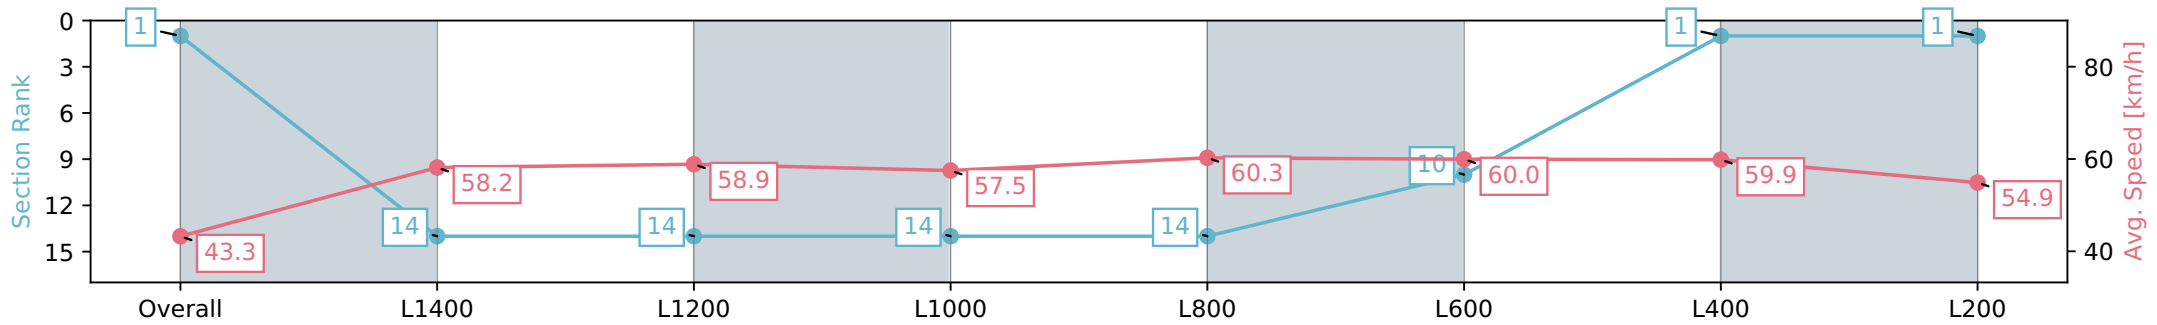

Horse/Jockey Name	POLAMALU/Maria Sanson
Finish Rank	1
Fastest Section Time (Section)	0:11.95 (L600)
Top Speed [km/h] (Section)	61.3 (L800)
Race State	Finished

AUCKLAND
THOROUGHBRED
SINCE RACING 1874

Pukekohe Park - Professional

Race 6: STELLA ARTOIS 1600 - 1600m

19 June 2024 - 2:20PM

PUKEKOHE
PARK

Track Rating: Heavy 10, Weather: Overcast, Rail Position: +7m
Entire

Section	Overall	L1400	L1200	L1000	L800	L600	L400	L200
Section Times	1:43.10 [1] (0:16.62)	1:26.48 [14] (0:12.40)	1:14.08 [14] (0:12.25)	1:01.83 [14] (0:12.64)	0:49.19 [14] (0:12.07)	0:37.12 [10] (0:11.95)	0:25.17 [1] (0:12.06)	0:13.11 [1] (0:13.11)
Average Speed [km/h]	43.3	58.2	58.9	57.5	60.3	60.0	59.9	54.9
Top Speed [km/h]	57.6	58.7	60.4	59.1	60.9	61.3	60.9	58.1
Avg. Dist. to Rail [m]	10.2	7.1	5.0	1.7	1.3	1.3	4.5	7.0
Avg. Stride Freq. [Hz]	2.1	2.2	2.2	2.2	2.3	2.3	2.3	2.2
Avg. Stride Length [m]	5.9	7.2	7.4	7.3	7.4	7.3	7.3	6.9

- [ ] Ranking at each section and finish
- -:-:- No data available at this section
- NA No data available