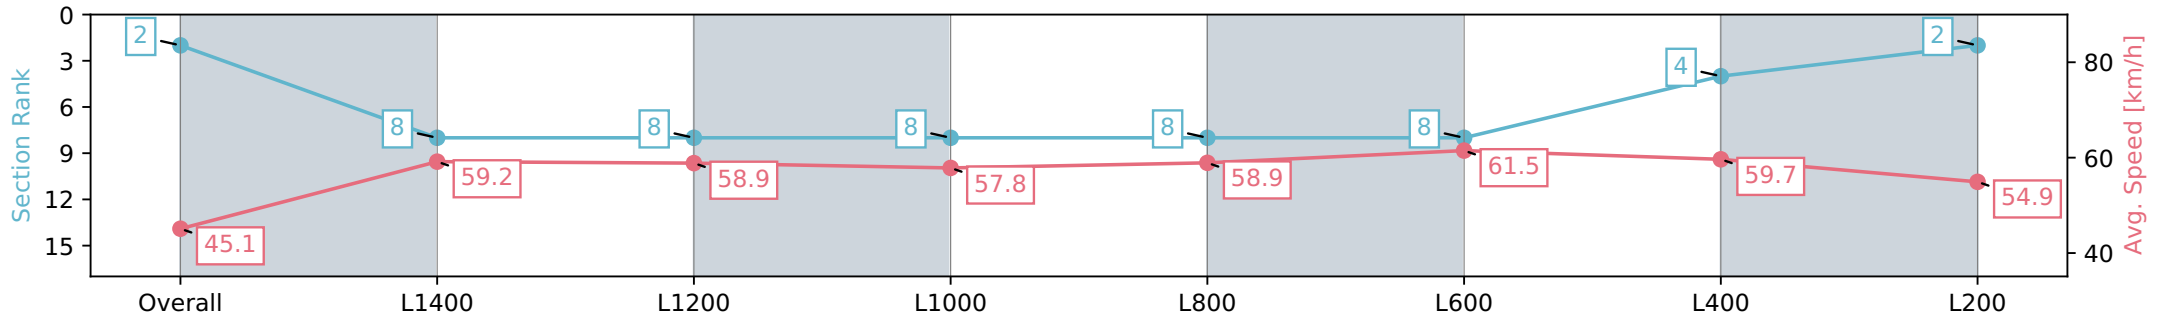

Section	Overall	L1400	L1200	L1000	L800	L600	L400	L200
Section Times	1:43.24 [2] (0:16.01)	1:27.23 [8] (0:12.14)	1:15.09 [8] (0:12.27)	1:02.82 [8] (0:12.83)	0:49.99 [8] (0:12.69)	0:37.30 [8] (0:12.11)	0:25.19 [4] (0:12.08)	0:13.11 [2] (0:13.11)
Average Speed [km/h]	45.1	59.2	58.9	57.8	58.9	61.5	59.7	54.9
Top Speed [km/h]	58.7	60.8	60.2	58.9	60.9	61.9	61.3	57.5
Avg. Dist. to Rail [m]	7.8	6.2	5.8	5.1	6.8	9.8	12.6	12.1
Avg. Stride Freq. [Hz]	2.3	2.3	2.3	2.2	2.3	2.3	2.3	2.2
Avg. Stride Length [m]	5.8	7.0	7.3	7.2	7.2	7.5	7.3	6.9