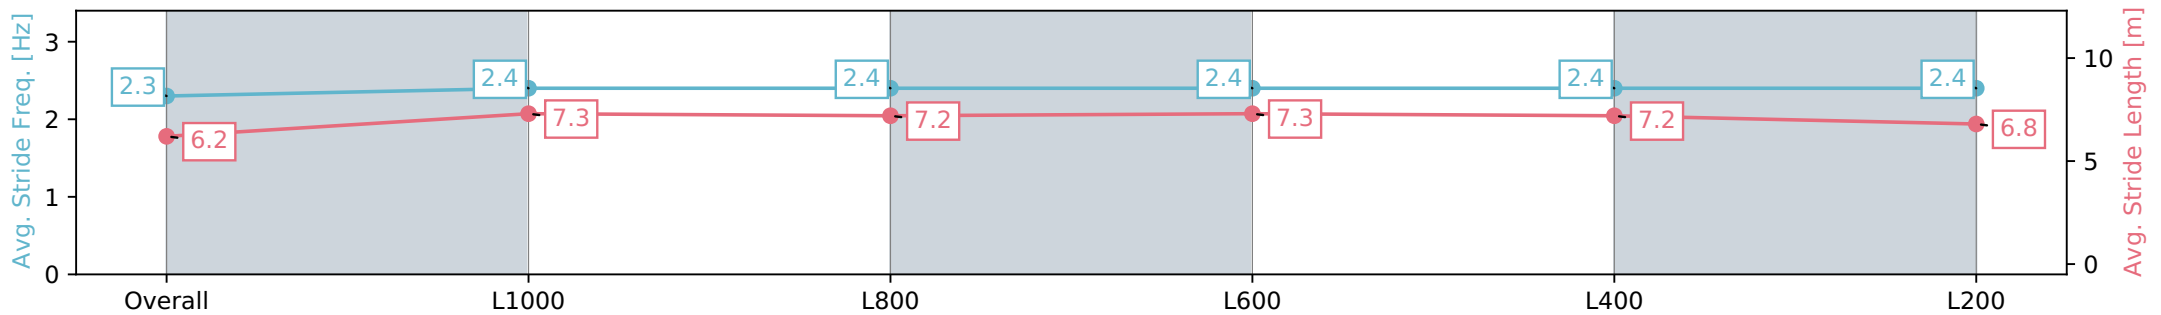

Section	Overall	L1000	L800	L600	L400	L200
Section Times	1:13.53 [3] (0:14.17)	0:59.36 [3] (0:11.80)	0:47.56 [3] (0:12.04)	0:35.52 [3] (0:11.69)	0:23.83 [2] (0:11.44)	0:12.39 [2] (0:12.39)
Average Speed [km/h]	51.0	62.4	61.9	63.2	63.0	57.9
Top Speed [km/h]	61.2	63.7	63.0	64.9	65.0	60.5
Avg. Dist. to Rail [m]	7.0	4.2	6.0	7.8	13.4	13.6
Avg. Stride Freq. [Hz]	2.3	2.4	2.4	2.4	2.4	2.4
Avg. Stride Length [m]	6.2	7.3	7.2	7.3	7.2	6.8