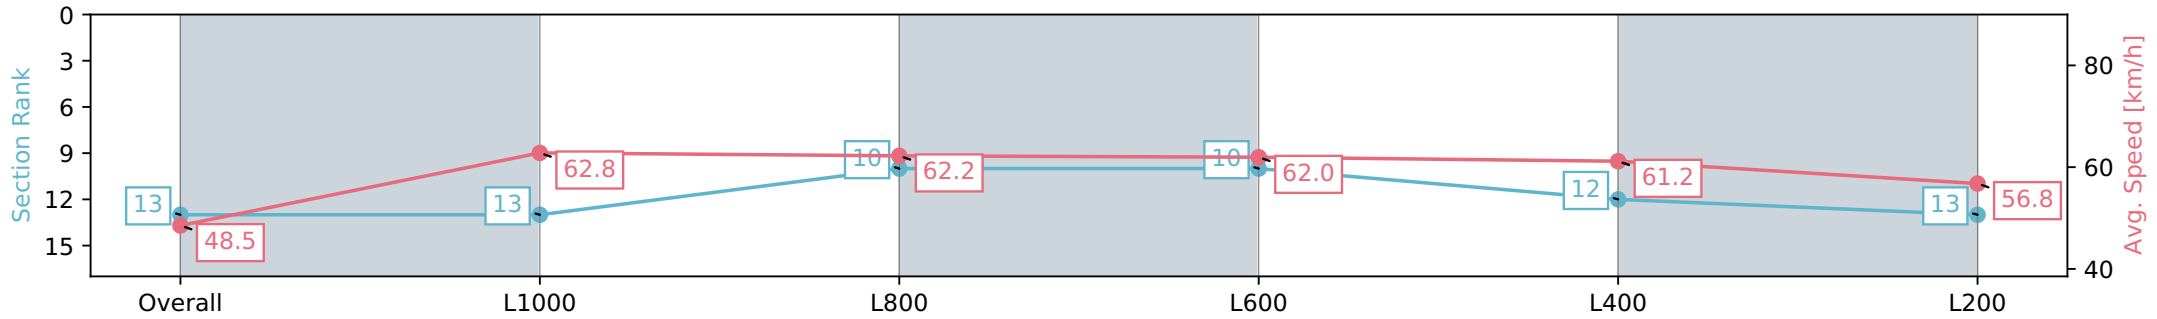

- [] Ranking at each section and finish
- :-:- No data available at this section
- NA No data available

Horse/Jockey Name	DON'T LOOK ETHEL/Maria Sanson
Finish Rank	14
Fastest Section Time (Section)	0:11.55 (L400)
Top Speed [km/h] (Section)	65.1 (L600)
Race State	Finished