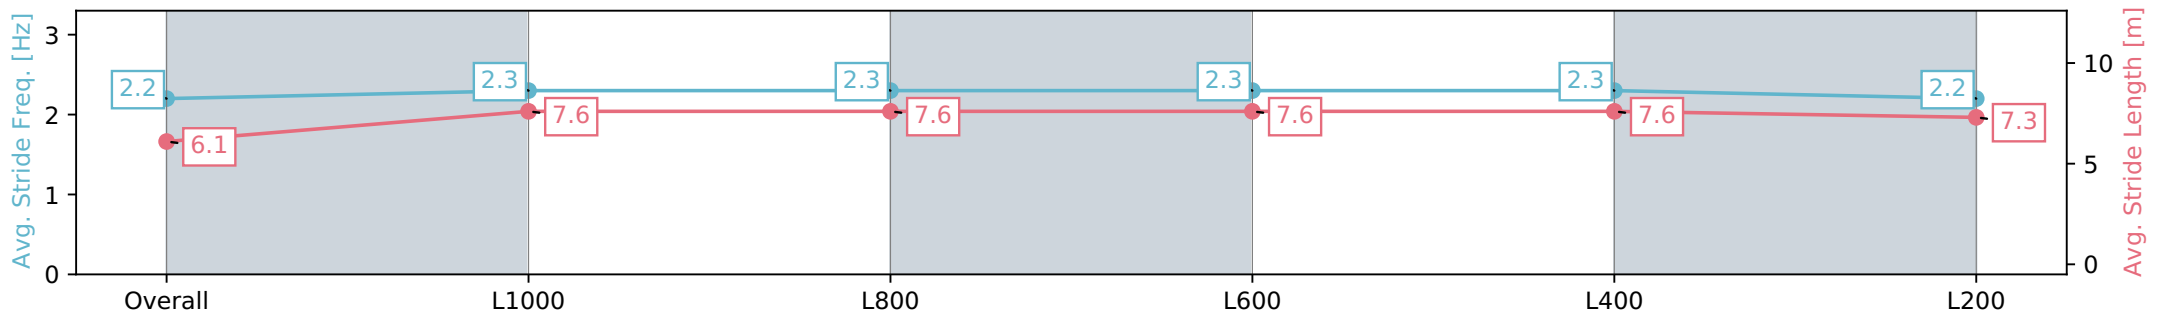

Section	Overall	L1000	L800	L600	L400	L200
Section Times	1:13.74 [6] (0:14.57)	0:59.16 [11] (0:12.11)	0:47.05 [11] (0:11.80)	0:35.25 [11] (0:11.61)	0:23.64 [7] (0:11.42)	0:12.22 [7] (0:12.22)
Average Speed [km/h]	49.4	60.9	63.0	63.8	62.9	58.9
Top Speed [km/h]	62.8	63.0	64.7	65.1	64.7	61.3
Avg. Dist. to Rail [m]	5.9	4.4	5.8	8.1	14.6	13.9
Avg. Stride Freq. [Hz]	2.2	2.3	2.3	2.3	2.3	2.2
Avg. Stride Length [m]	6.1	7.6	7.6	7.6	7.6	7.3