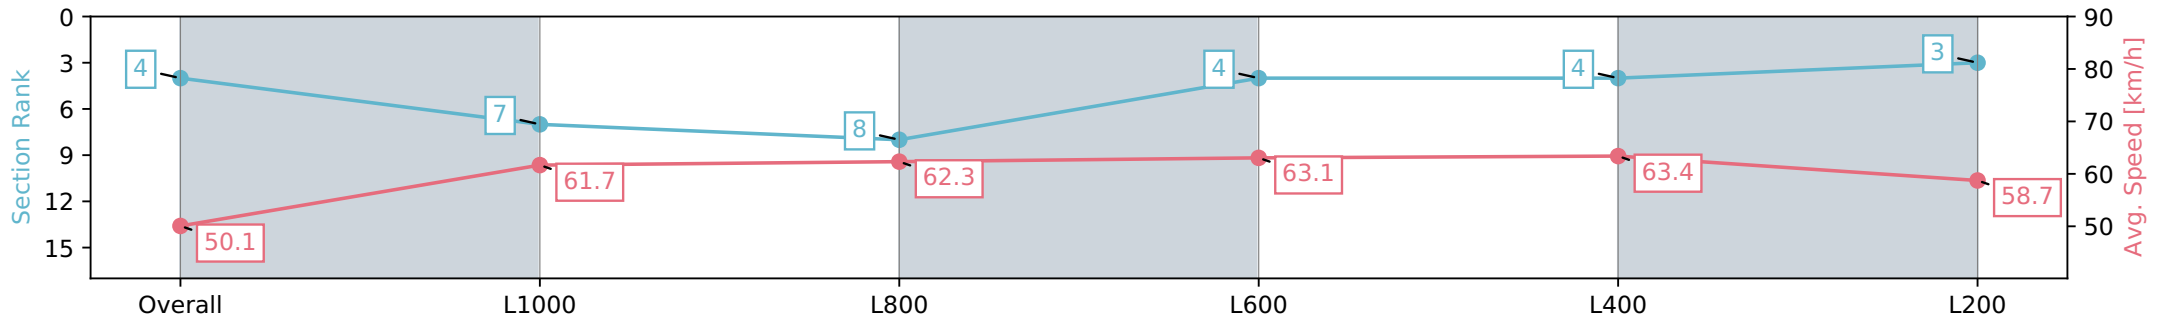

Horse/Jockey Name	FOOTLOOSE/Kelly Myers
Finish Rank	4
Fastest Section Time (Section)	0:11.35 (L400)
Top Speed [km/h] (Section)	65.5 (L600)
Race State	Finished

AUCKLAND
THOROUGHBRED
SINCE RACING 1864

Pukekohe Park - Professional

Race 6: RICH HILL STUD 1200 - 1200m

01 June 2024 - 3:51PM

PUKEKOHE
PARK

Track Rating: Heavy 9, Weather: Overcast, Rail Position: +4m Entire

Section	Overall	L1000	L800	L600	L400	L200
Section Times	1:13.56 [4] (0:14.46)	0:59.10 [7] (0:11.86)	0:47.24 [8] (0:11.88)	0:35.36 [4] (0:11.73)	0:23.63 [4] (0:11.35)	0:12.28 [3] (0:12.28)
Average Speed [km/h]	50.1	61.7	62.3	63.1	63.4	58.7
Top Speed [km/h]	60.8	63.3	63.1	65.4	65.5	60.7
Avg. Dist. to Rail [m]	8.0	3.3	4.7	8.3	15.1	15.2
Avg. Stride Freq. [Hz]	2.2	2.3	2.3	2.3	2.4	2.3
Avg. Stride Length [m]	6.2	7.6	7.7	7.5	7.5	7.2

Report Created: Sat 01 June 2024 14:29:00 GMT+10 (Note: Timing is based on positional data)

Page 6/16

- [ ] Ranking at each section and finish
- -:-:- No data available at this section
- NA No data available