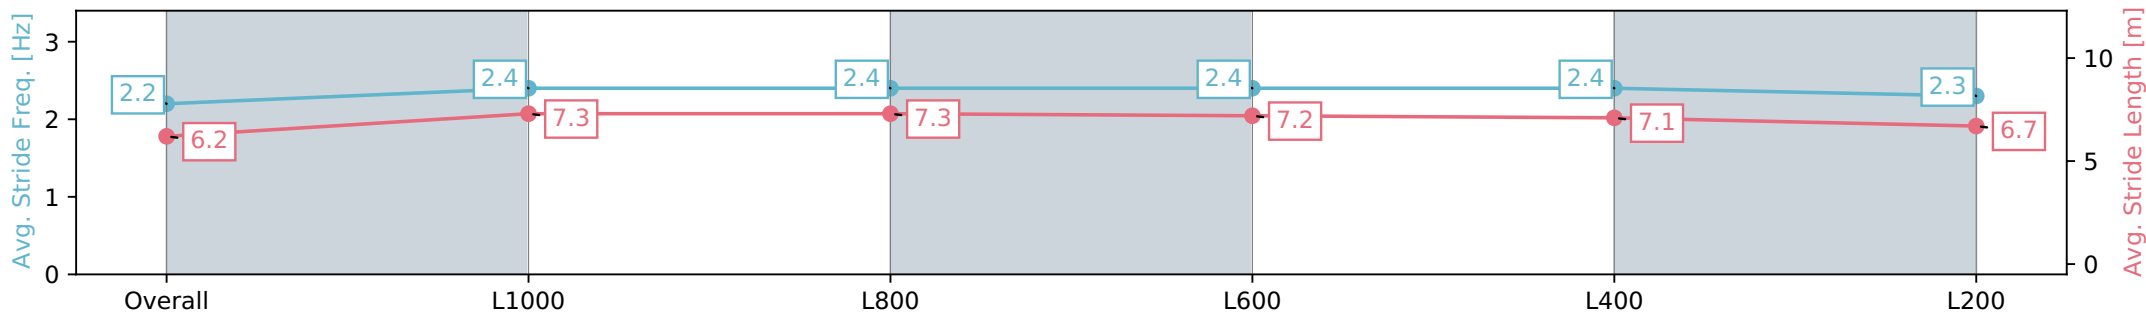

Section	Overall	L1000	L800	L600	L400	L200
Section Times	1:14.61 [10] (0:14.73)	0:59.88 [12] (0:11.97)	0:47.91 [12] (0:11.82)	0:36.09 [12] (0:11.82)	0:24.27 [11] (0:11.51)	0:12.76 [10] (0:12.76)
Average Speed [km/h]	49.0	62.0	63.4	63.1	62.5	56.4
Top Speed [km/h]	60.2	64.8	65.0	65.9	64.8	60.7
Avg. Dist. to Rail [m]	10.6	5.0	7.5	9.7	14.9	14.9
Avg. Stride Freq. [Hz]	2.2	2.4	2.4	2.4	2.4	2.3
Avg. Stride Length [m]	6.2	7.3	7.3	7.2	7.1	6.7