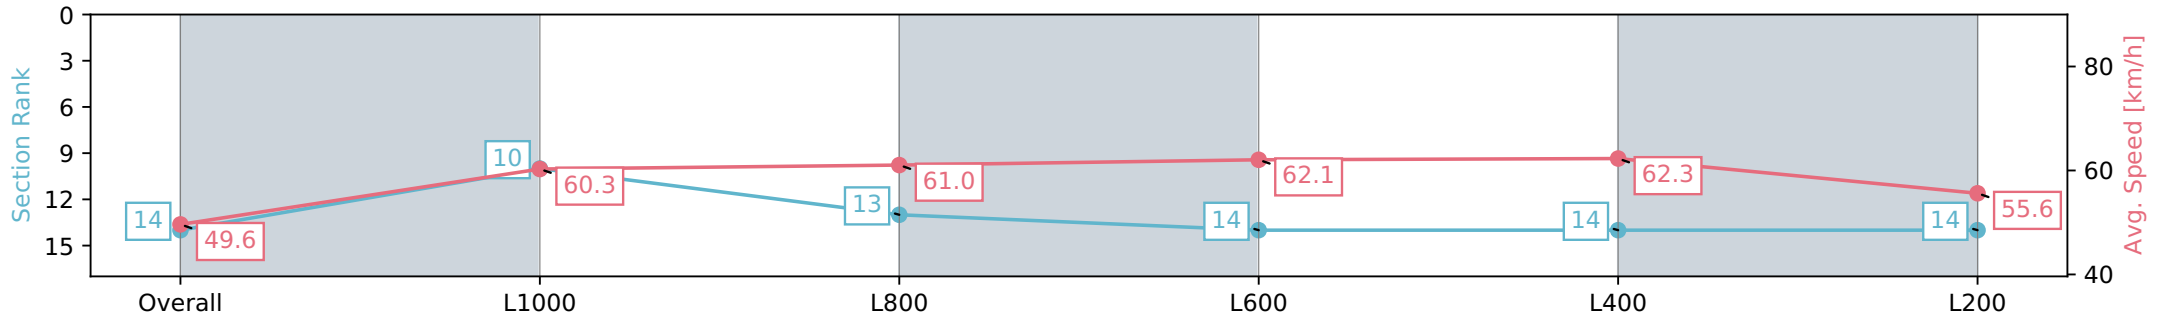

Horse/Jockey Name	DON'T LOOK ETHEL/Maria Sanson
Finish Rank	14
Fastest Section Time (Section)	0:11.55 (L400)
Top Speed [km/h] (Section)	65.1 (L600)
Race State	Finished

AUCKLAND
THOROUGHBRED
SINCE RACING 1864

Pukekohe Park - Professional
Race 6: RICH HILL STUD 1200 - 1200m

PUKEKOHE
PARK

01 June 2024 - 3:51PM

Track Rating: Heavy 9, Weather: Overcast, Rail Position: +4m Entire

Section	Overall	L1000	L800	L600	L400	L200
Section Times	1:15.12 [14] (0:14.56)	1:00.56 [10] (0:12.14)	0:48.42 [13] (0:12.06)	0:36.36 [14] (0:11.88)	0:24.48 [14] (0:11.55)	0:12.93 [14] (0:12.93)
Average Speed [km/h]	49.6	60.3	61.0	62.1	62.3	55.6
Top Speed [km/h]	61.4	61.5	62.8	64.8	65.1	59.0
Avg. Dist. to Rail [m]	2.4	2.9	4.4	5.9	10.0	8.2
Avg. Stride Freq. [Hz]	2.2	2.4	2.4	2.4	2.4	2.3
Avg. Stride Length [m]	6.1	7.1	7.1	7.3	7.3	6.8

- [ ] Ranking at each section and finish
- -:-:- No data available at this section
- NA No data available