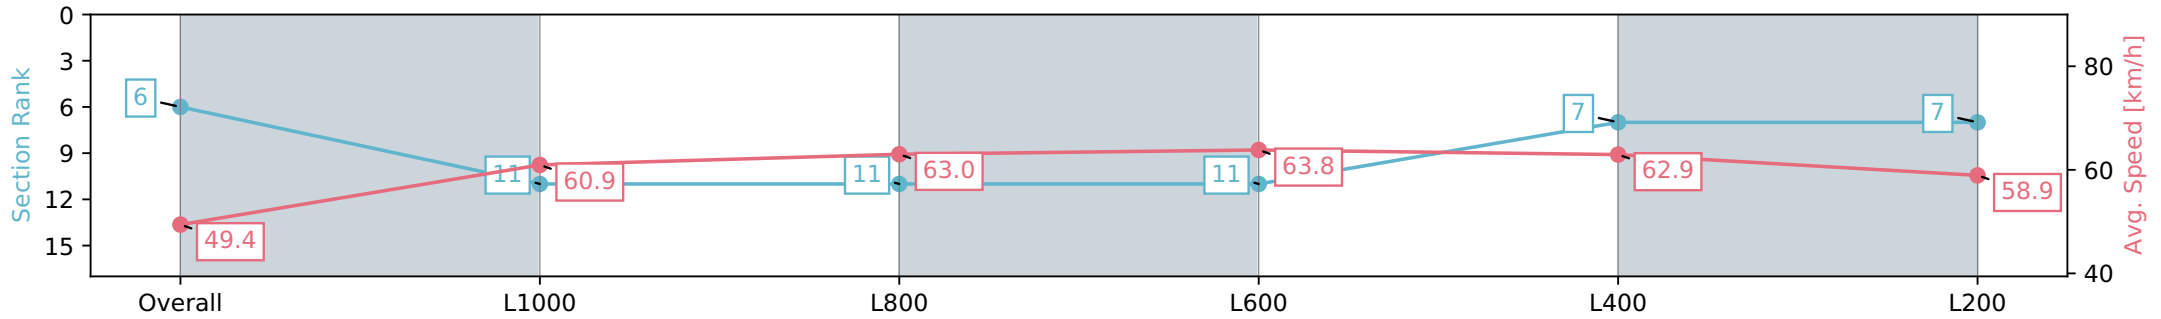

Section	Overall	L1000	L800	L600	L400	L200
Section Times	1:13.74 [6] (0:14.57)	0:59.16 [11] (0:12.11)	0:47.05 [11] (0:11.80)	0:35.25 [11] (0:11.61)	0:23.64 [7] (0:11.42)	0:12.22 [7] (0:12.22)
Average Speed [km/h]	49.4	60.9	63.0	63.8	62.9	58.9
Top Speed [km/h]	62.8	63.0	64.7	65.1	64.7	61.3
Avg. Dist. to Rail [m]	5.9	4.4	5.8	8.1	14.6	13.9
Avg. Stride Freq. [Hz]	2.2	2.3	2.3	2.3	2.3	2.2
Avg. Stride Length [m]	6.1	7.6	7.6	7.6	7.6	7.3