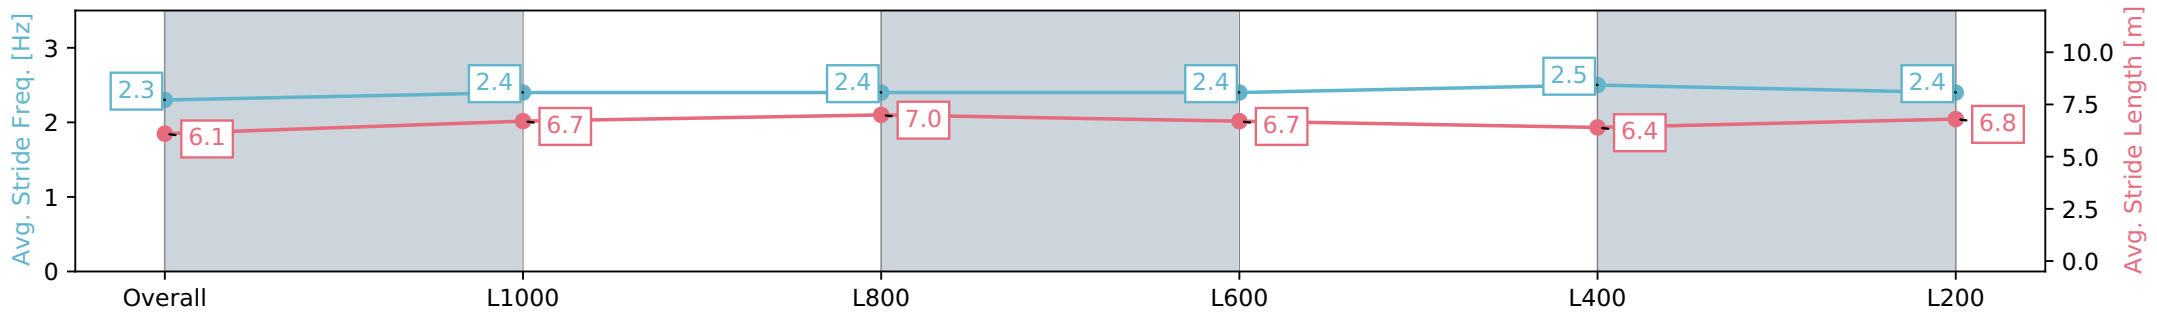

Pukekohe Park - Professional

Race 6: RICH HILL STUD 1200 - 1200m

01 June 2024 - 3:51PM

Track Rating: Heavy 9, Weather: Overcast, Rail Position: +4m Entire

Section	Overall	L1000	L800	L600	L400	L200
Section Times	1:13.51 [2] (0:14.08)	0:59.43 [2] (0:11.84)	0:47.59 [2] (0:11.93)	0:35.66 [1] (0:11.84)	0:23.82 [1] (0:11.41)	0:12.41 [1] (0:12.41)
Average Speed [km/h]	51.3	61.5	61.9	62.2	62.9	58.2
Top Speed [km/h]	62.2	62.3	62.5	64.7	65.0	60.4
Avg. Dist. to Rail [m]	5.0	2.3	4.2	6.7	12.6	12.9
Avg. Stride Freq. [Hz]	2.3	2.4	2.4	2.4	2.5	2.4
Avg. Stride Length [m]	6.1	6.7	7.0	6.7	6.4	6.8