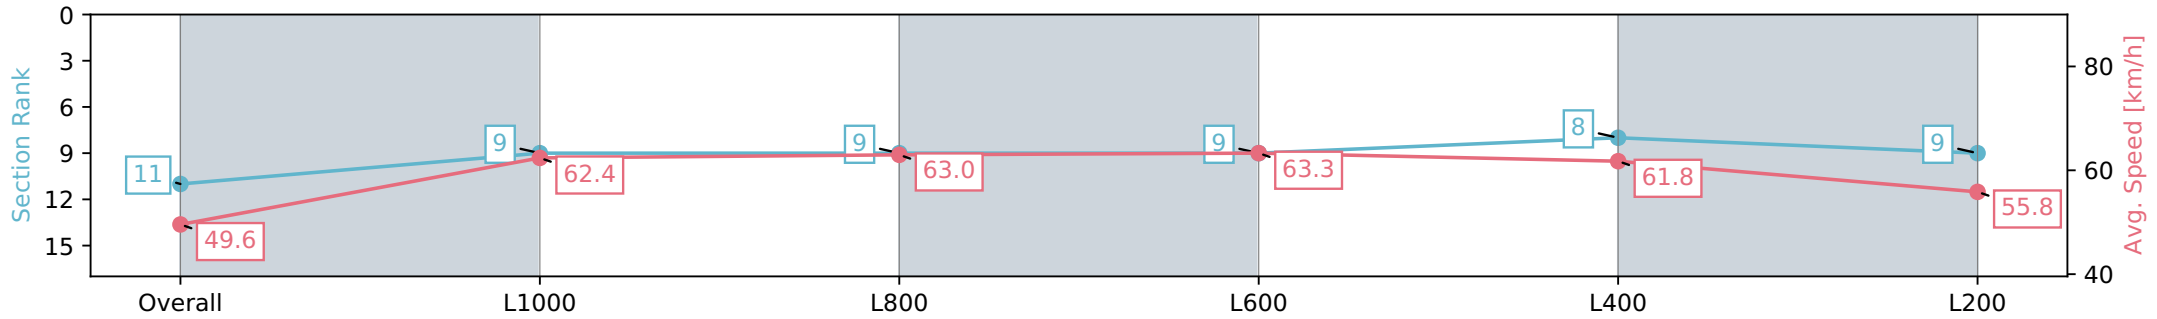

- [] Ranking at each section and finish
- :-:- No data available at this section
- NA No data available

Horse/Jockey Name	OVERRATED/Samantha Spratt
Finish Rank	12
Fastest Section Time (Section)	0:11.76 (L400)
Top Speed [km/h] (Section)	63.8 (L600)
Race State	Finished