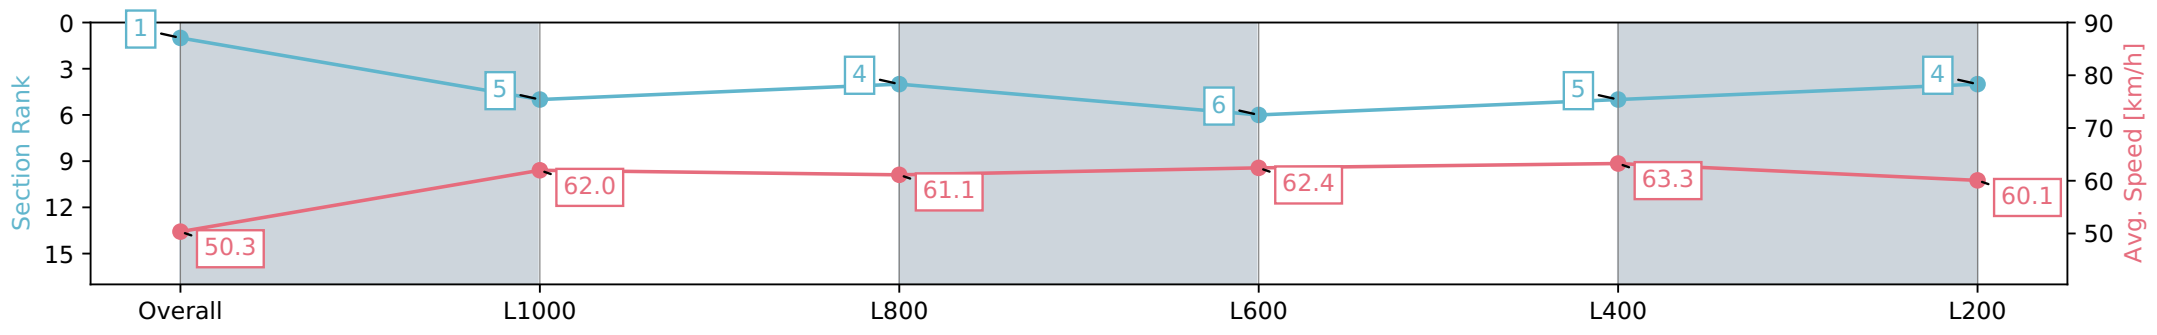

Horse/Jockey Name	HEY HEY BABY/Jessica Allen
Finish Rank	1
Fastest Section Time (Section)	0:11.36 (L400)
Top Speed [km/h] (Section)	65.2 (L600)
Race State	Finished

Pukekohe Park - Professional

Race 6: RICH HILL STUD 1200 - 1200m

01 June 2024 - 3:51PM

Track Rating: Heavy 9, Weather: Overcast, Rail Position: +4m Entire

Section	Overall	L1000	L800	L600	L400	L200
Section Times	1:13.38 [1] (0:14.31)	0:59.07 [5] (0:11.76)	0:47.31 [4] (0:12.15)	0:35.16 [6] (0:11.77)	0:23.39 [5] (0:11.36)	0:12.03 [4] (0:12.03)
Average Speed [km/h]	50.3	62.0	61.1	62.4	63.3	60.1
Top Speed [km/h]	61.7	63.9	61.6	64.1	65.2	61.8
Avg. Dist. to Rail [m]	4.8	2.3	4.6	6.9	13.0	11.0
Avg. Stride Freq. [Hz]	2.4	2.4	2.4	2.4	2.5	2.4
Avg. Stride Length [m]	5.8	7.1	7.0	7.1	7.2	6.8

- [ ] Ranking at each section and finish
- -:-:- No data available at this section
- NA No data available