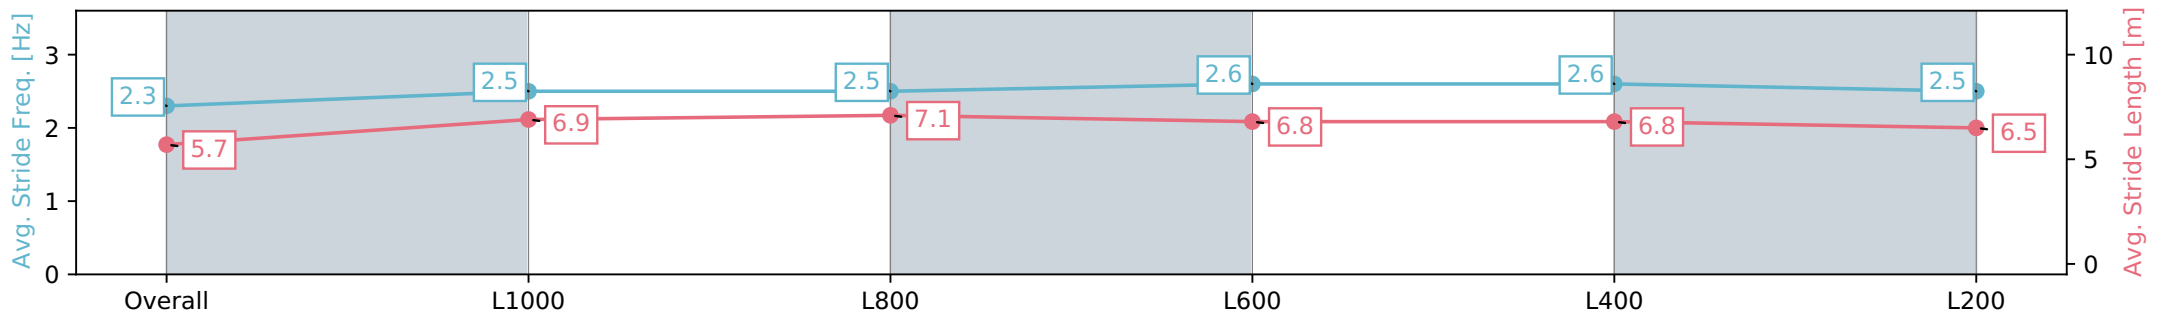

Pukekohe Park - Professional

Race 6: RICH HILL STUD 1200 - 1200m

01 June 2024 - 3:51PM

Track Rating: Heavy 9, Weather: Overcast, Rail Position: +4m Entire

Section	Overall	L1000	L800	L600	L400	L200
Section Times	1:14.20 [8] (0:14.95)	0:59.25 [14] (0:11.97)	0:47.28 [14] (0:11.83)	0:35.45 [13] (0:11.83)	0:23.62 [13] (0:11.31)	0:12.31 [11] (0:12.31)
Average Speed [km/h]	48.3	60.7	62.9	63.0	63.6	58.7
Top Speed [km/h]	62.8	63.0	65.8	65.1	65.3	61.3
Avg. Dist. to Rail [m]	3.8	2.3	5.7	10.3	16.8	16.3
Avg. Stride Freq. [Hz]	2.3	2.5	2.5	2.6	2.6	2.5
Avg. Stride Length [m]	5.7	6.9	7.1	6.8	6.8	6.5