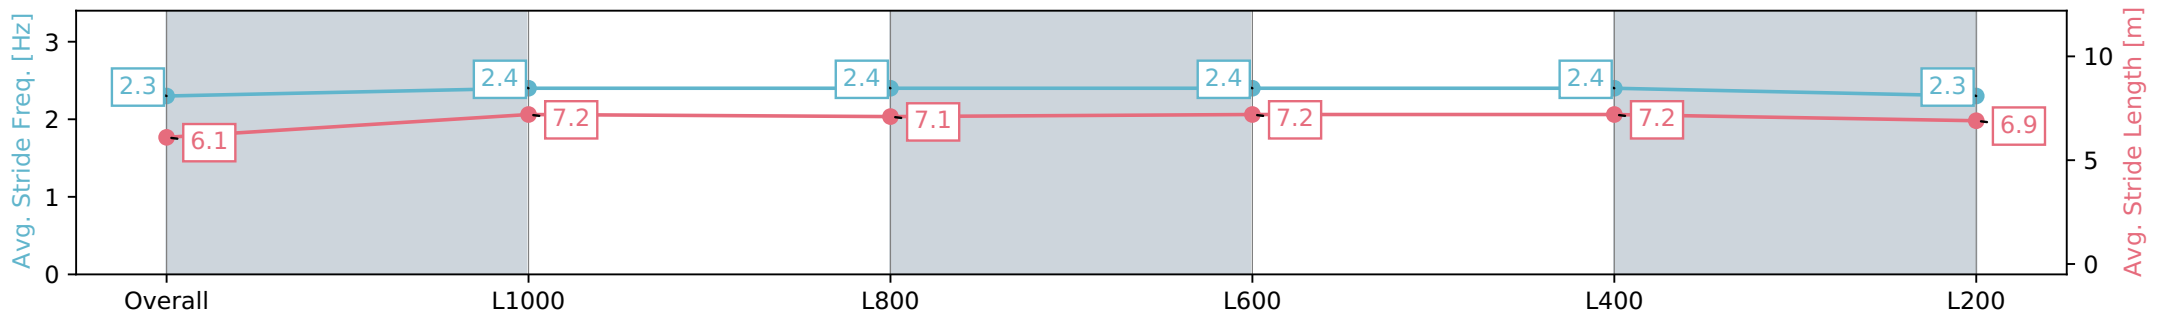

01 June 2024 - 3:51PM

Track Rating: Heavy 9, Weather: Overcast, Rail Position: +4m Entire

Section	Overall	L1000	L800	L600	L400	L200
Section Times	1:14.08 [7] (0:14.36)	0:59.72 [6] (0:11.82)	0:47.90 [6] (0:12.04)	0:35.86 [5] (0:11.80)	0:24.06 [6] (0:11.47)	0:12.59 [6] (0:12.59)
Average Speed [km/h]	50.0	61.2	60.9	62.0	62.6	57.3
Top Speed [km/h]	62.1	62.6	62.5	63.5	64.2	59.9
Avg. Dist. to Rail [m]	1.1	0.8	2.9	4.9	10.0	8.7
Avg. Stride Freq. [Hz]	2.3	2.4	2.4	2.4	2.4	2.3
Avg. Stride Length [m]	6.1	7.2	7.1	7.2	7.2	6.9