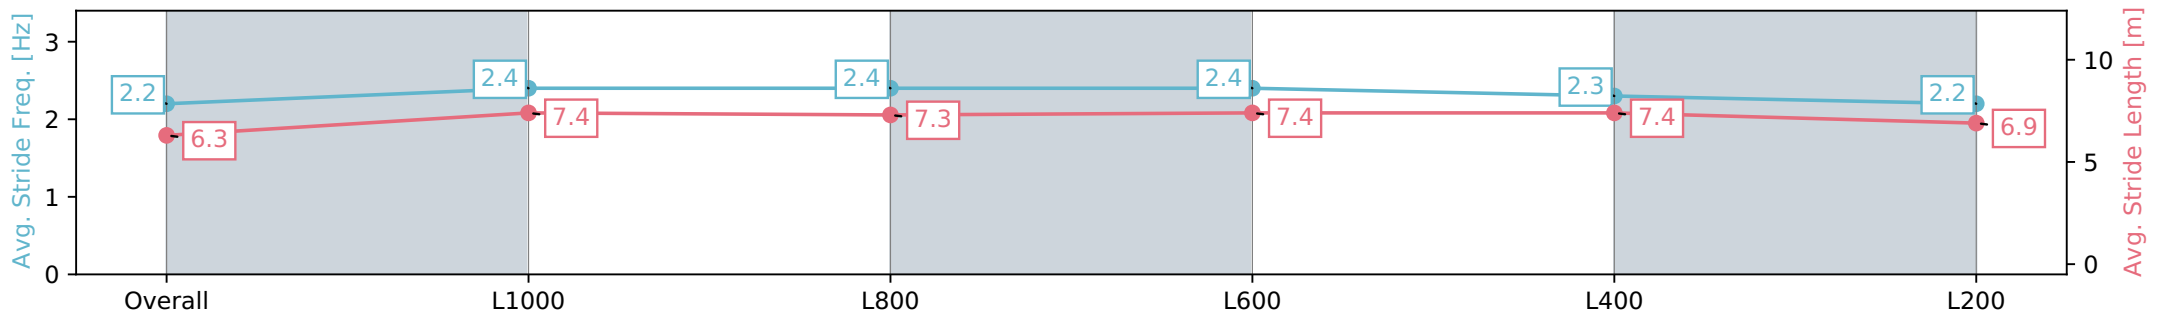

- [] Ranking at each section and finish
- :-:- No data available at this section
- NA No data available

Horse/Jockey Name	OVERRATED/Samantha Spratt
Finish Rank	12
Fastest Section Time (Section)	0:11.76 (L400)
Top Speed [km/h] (Section)	63.8 (L600)
Race State	Finished