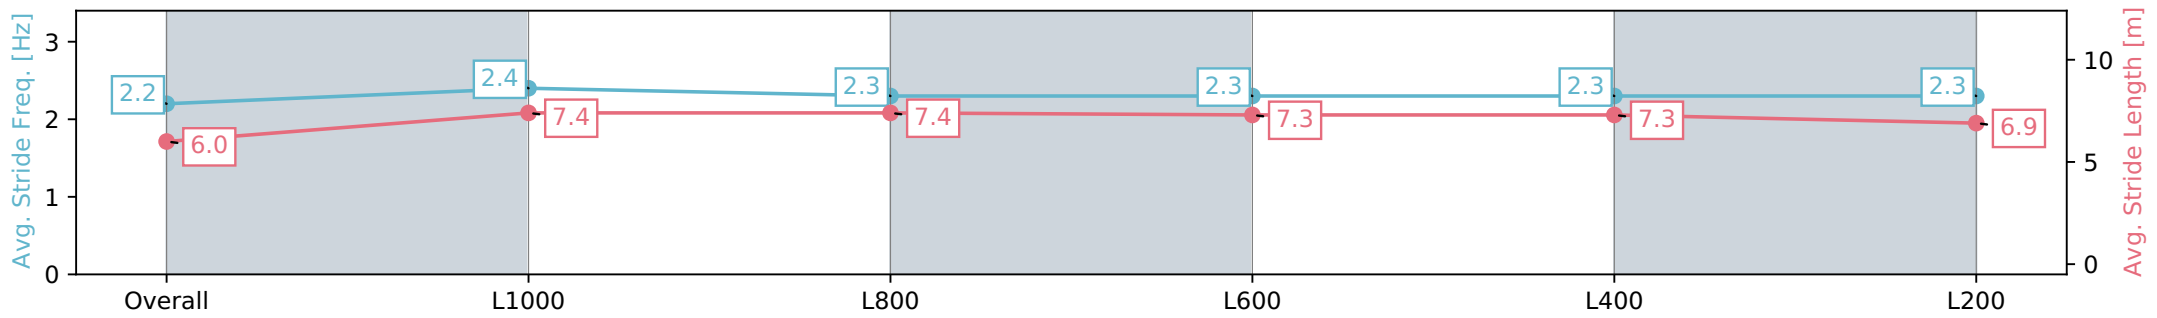

- [] Ranking at each section and finish
- :-:- No data available at this section
- NA No data available

Horse/Jockey Name	DON'T LOOK ETHEL/Maria Sanson
Finish Rank	14
Fastest Section Time (Section)	0:11.55 (L400)
Top Speed [km/h] (Section)	65.1 (L600)
Race State	Finished