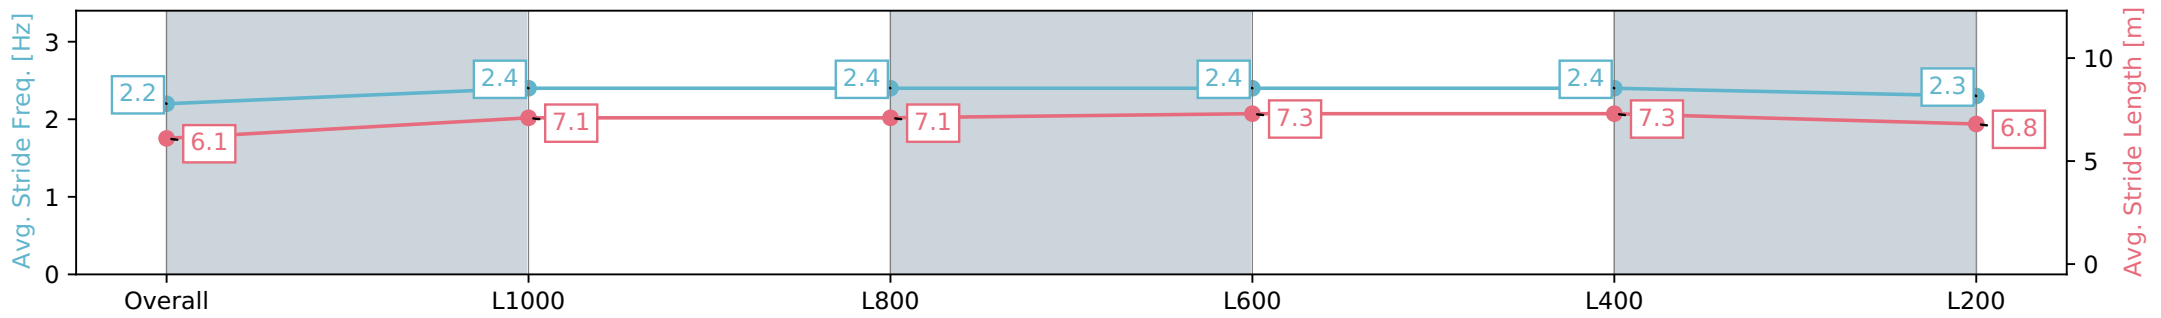

- [] Ranking at each section and finish
- :-:- No data available at this section
- NA No data available

Horse/Jockey Name	DON'T LOOK ETHEL/Maria Sanson
Finish Rank	14
Fastest Section Time (Section)	0:11.55 (L400)
Top Speed [km/h] (Section)	65.1 (L600)
Race State	Finished

Section	Overall	L1000	L800	L600	L400	L200
Section Times	1:15.12 [14] (0:14.56)	1:00.56 [10] (0:12.14)	0:48.42 [13] (0:12.06)	0:36.36 [14] (0:11.88)	0:24.48 [14] (0:11.55)	0:12.93 [14] (0:12.93)
Average Speed [km/h]	49.6	60.3	61.0	62.1	62.3	55.6
Top Speed [km/h]	61.4	61.5	62.8	64.8	65.1	59.0
Avg. Dist. to Rail [m]	2.4	2.9	4.4	5.9	10.0	8.2
Avg. Stride Freq. [Hz]	2.2	2.4	2.4	2.4	2.4	2.3
Avg. Stride Length [m]	6.1	7.1	7.1	7.3	7.3	6.8