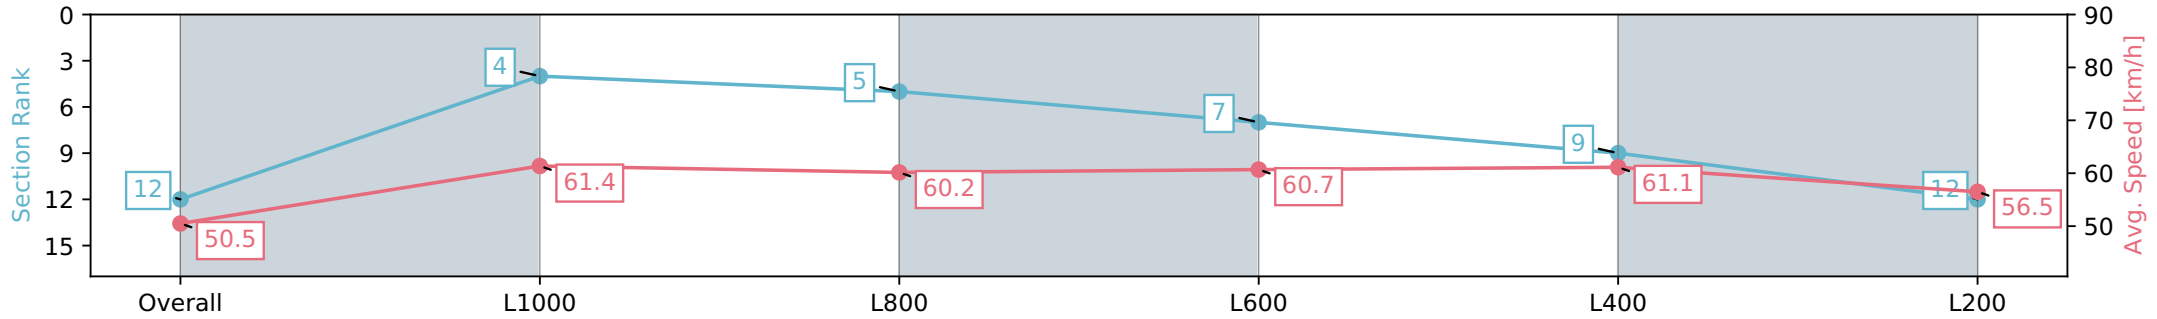

Pukekohe Park - Professional

Race 6: RICH HILL STUD 1200 - 1200m

01 June 2024 - 3:51PM

Track Rating: Heavy 9, Weather: Overcast, Rail Position: +4m Entire

Section	Overall	L1000	L800	L600	L400	L200
Section Times	1:14.72 [12] (0:14.27)	1:00.45 [4] (0:11.81)	0:48.64 [5] (0:12.18)	0:36.46 [7] (0:11.95)	0:24.51 [9] (0:11.76)	0:12.75 [12] (0:12.75)
Average Speed [km/h]	50.5	61.4	60.2	60.7	61.1	56.5
Top Speed [km/h]	62.5	62.6	61.9	63.3	63.8	59.1
Avg. Dist. to Rail [m]	2.5	1.3	2.9	3.1	8.5	8.1
Avg. Stride Freq. [Hz]	2.4	2.5	2.5	2.4	2.4	2.3
Avg. Stride Length [m]	5.8	7.0	6.8	6.9	7.0	6.7