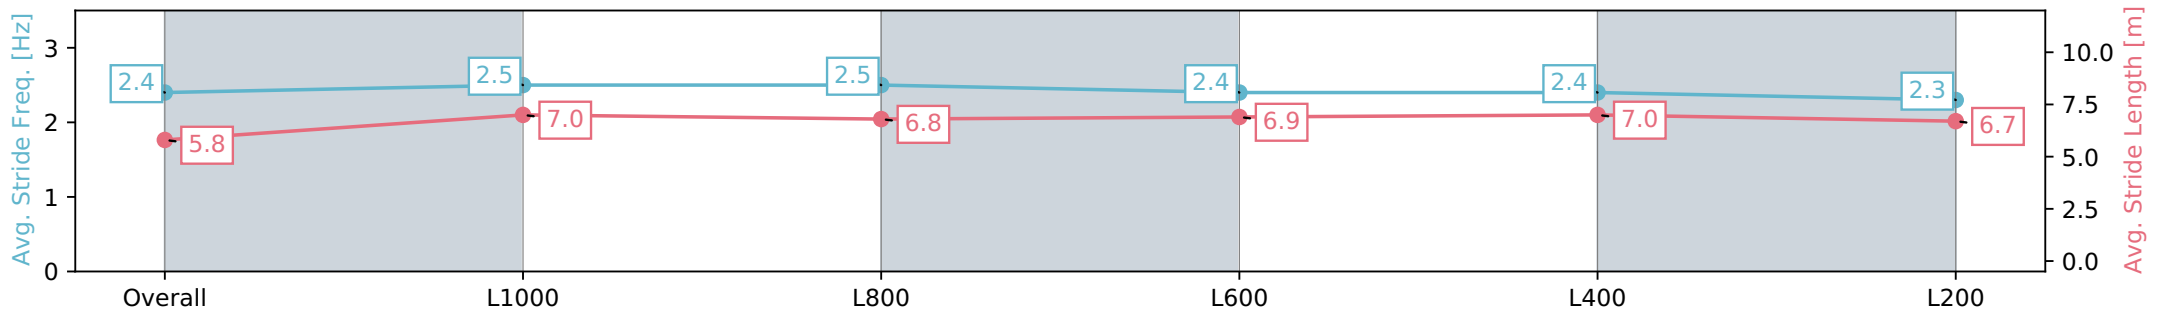

- [] Ranking at each section and finish
- :-:- No data available at this section
- NA No data available

Horse/Jockey Name	THIS LITTLE LIGHT/Sarah Fisher
Finish Rank	13
Fastest Section Time (Section)	0:11.67 (L1000)
Top Speed [km/h] (Section)	64.4 (L800)
Race State	Finished