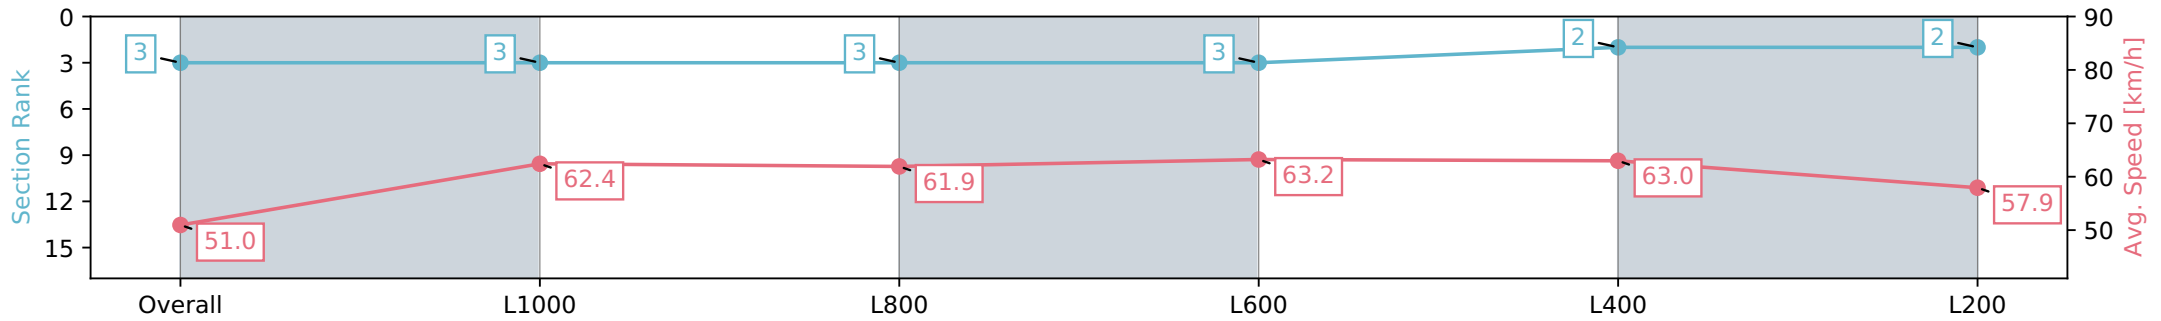

Section	Overall	L1000	L800	L600	L400	L200
Section Times	1:13.53 [3] (0:14.17)	0:59.36 [3] (0:11.80)	0:47.56 [3] (0:12.04)	0:35.52 [3] (0:11.69)	0:23.83 [2] (0:11.44)	0:12.39 [2] (0:12.39)
Average Speed [km/h]	51.0	62.4	61.9	63.2	63.0	57.9
Top Speed [km/h]	61.2	63.7	63.0	64.9	65.0	60.5
Avg. Dist. to Rail [m]	7.0	4.2	6.0	7.8	13.4	13.6
Avg. Stride Freq. [Hz]	2.3	2.4	2.4	2.4	2.4	2.4
Avg. Stride Length [m]	6.2	7.3	7.2	7.3	7.2	6.8