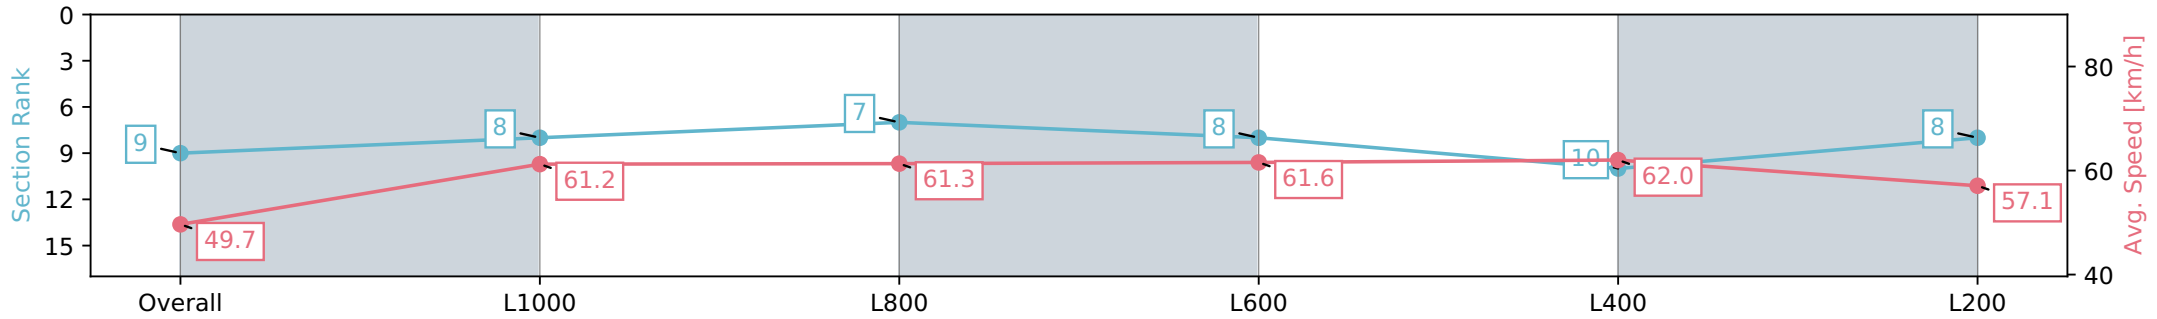

Report Created: Sat 01 June 2024 14:29:13 GMT+10 (Note: Timing is based on positional data)

- [] Ranking at each section and finish
- :-:- No data available at this section
- NA No data available

Horse/Jockey Name	JESKO ABSOLUT/Sam Weatherley
Finish Rank	10
Fastest Section Time (Section)	0:11.51 (L400)
Top Speed [km/h] (Section)	65.9 (L800)
Race State	Finished