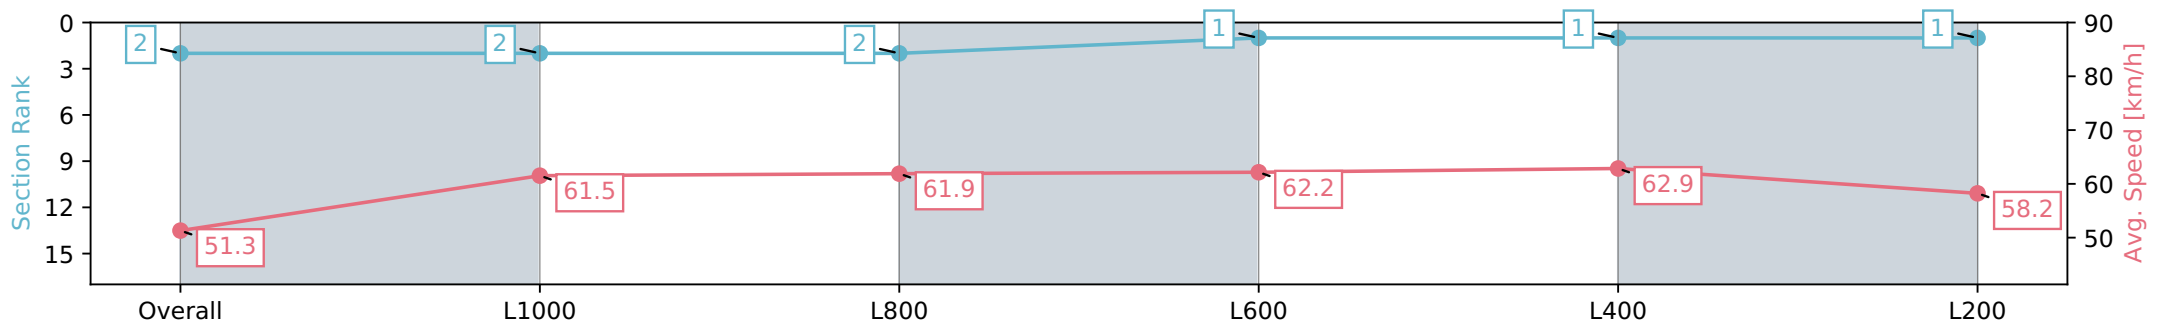

Pukekohe Park - Professional

Race 6: RICH HILL STUD 1200 - 1200m

01 June 2024 - 3:51PM

Track Rating: Heavy 9, Weather: Overcast, Rail Position: +4m Entire

Section	Overall	L1000	L800	L600	L400	L200
Section Times	1:13.51 [2] (0:14.08)	0:59.43 [2] (0:11.84)	0:47.59 [2] (0:11.93)	0:35.66 [1] (0:11.84)	0:23.82 [1] (0:11.41)	0:12.41 [1] (0:12.41)
Average Speed [km/h]	51.3	61.5	61.9	62.2	62.9	58.2
Top Speed [km/h]	62.2	62.3	62.5	64.7	65.0	60.4
Avg. Dist. to Rail [m]	5.0	2.3	4.2	6.7	12.6	12.9
Avg. Stride Freq. [Hz]	2.3	2.4	2.4	2.4	2.5	2.4
Avg. Stride Length [m]	6.1	6.7	7.0	6.7	6.4	6.8