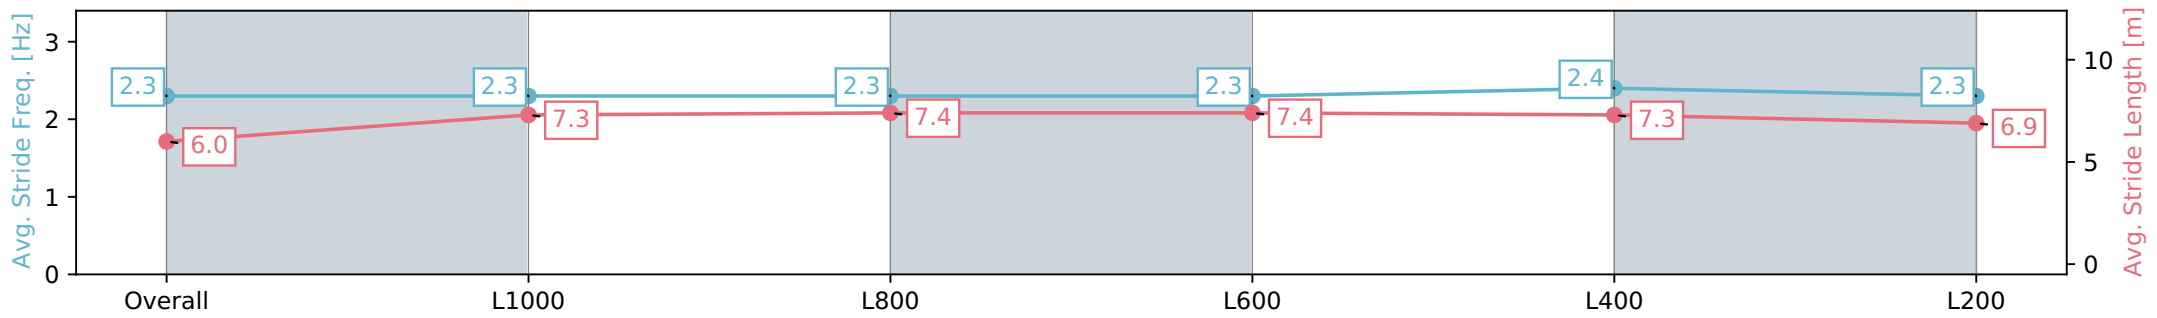

Report Created: Sat 01 June 2024 14:29:13 GMT+10 (Note: Timing is based on positional data)

- [] Ranking at each section and finish
- :-:- No data available at this section
- NA No data available

Horse/Jockey Name	JESKO ABSOLUT/Sam Weatherley
Finish Rank	10
Fastest Section Time (Section)	0:11.51 (L400)
Top Speed [km/h] (Section)	65.9 (L800)
Race State	Finished