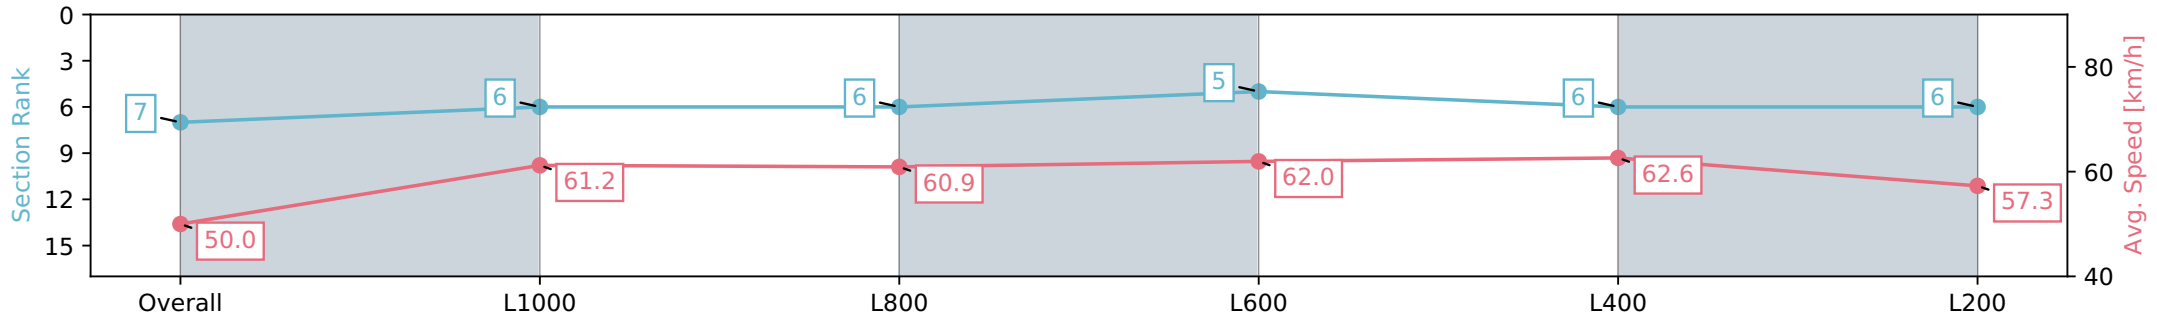

01 June 2024 - 3:51PM

Track Rating: Heavy 9, Weather: Overcast, Rail Position: +4m Entire

Section	Overall	L1000	L800	L600	L400	L200
Section Times	1:14.08 [7] (0:14.36)	0:59.72 [6] (0:11.82)	0:47.90 [6] (0:12.04)	0:35.86 [5] (0:11.80)	0:24.06 [6] (0:11.47)	0:12.59 [6] (0:12.59)
Average Speed [km/h]	50.0	61.2	60.9	62.0	62.6	57.3
Top Speed [km/h]	62.1	62.6	62.5	63.5	64.2	59.9
Avg. Dist. to Rail [m]	1.1	0.8	2.9	4.9	10.0	8.7
Avg. Stride Freq. [Hz]	2.3	2.4	2.4	2.4	2.4	2.3
Avg. Stride Length [m]	6.1	7.2	7.1	7.2	7.2	6.9