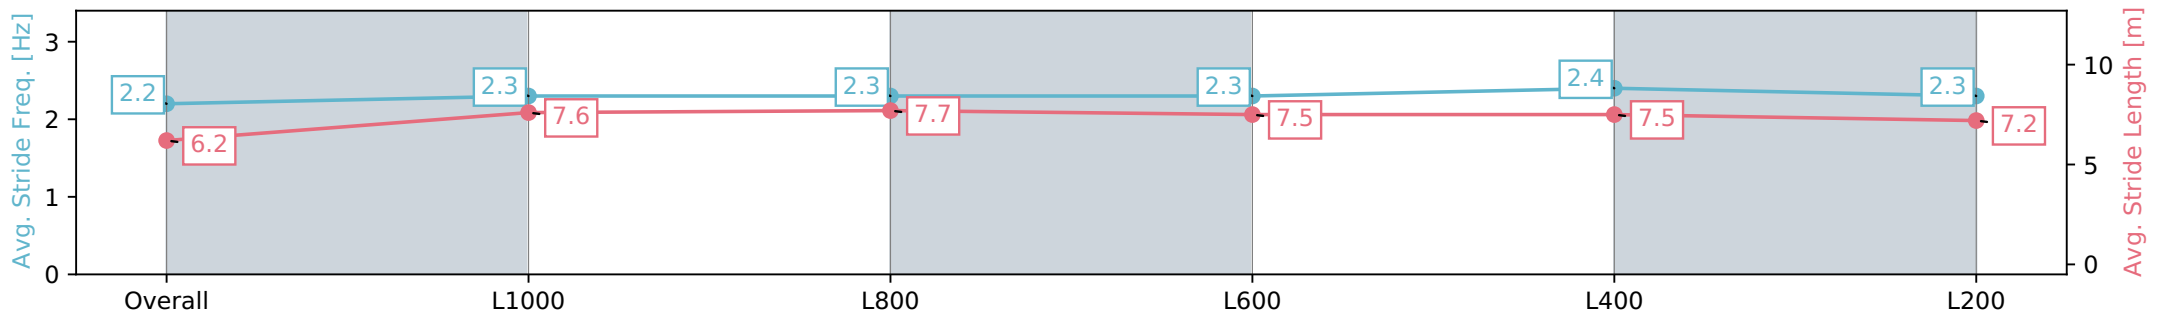

Horse/Jockey Name	FOOTLOOSE/Kelly Myers
Finish Rank	4
Fastest Section Time (Section)	0:11.35 (L400)
Top Speed [km/h] (Section)	65.5 (L600)
Race State	Finished

AUCKLAND
THOROUGHBRED
SINCE RACING 1864

Pukekohe Park - Professional

Race 6: RICH HILL STUD 1200 - 1200m

01 June 2024 - 3:51PM

PUKEKOHE
PARK

Track Rating: Heavy 9, Weather: Overcast, Rail Position: +4m Entire

Section	Overall	L1000	L800	L600	L400	L200
Section Times	1:13.56 [4] (0:14.46)	0:59.10 [7] (0:11.86)	0:47.24 [8] (0:11.88)	0:35.36 [4] (0:11.73)	0:23.63 [4] (0:11.35)	0:12.28 [3] (0:12.28)
Average Speed [km/h]	50.1	61.7	62.3	63.1	63.4	58.7
Top Speed [km/h]	60.8	63.3	63.1	65.4	65.5	60.7
Avg. Dist. to Rail [m]	8.0	3.3	4.7	8.3	15.1	15.2
Avg. Stride Freq. [Hz]	2.2	2.3	2.3	2.3	2.4	2.3
Avg. Stride Length [m]	6.2	7.6	7.7	7.5	7.5	7.2

Report Created: Sat 01 June 2024 14:29:00 GMT+10 (Note: Timing is based on positional data)

Page 6/16

- [ ] Ranking at each section and finish
- -:-:- No data available at this section
- NA No data available