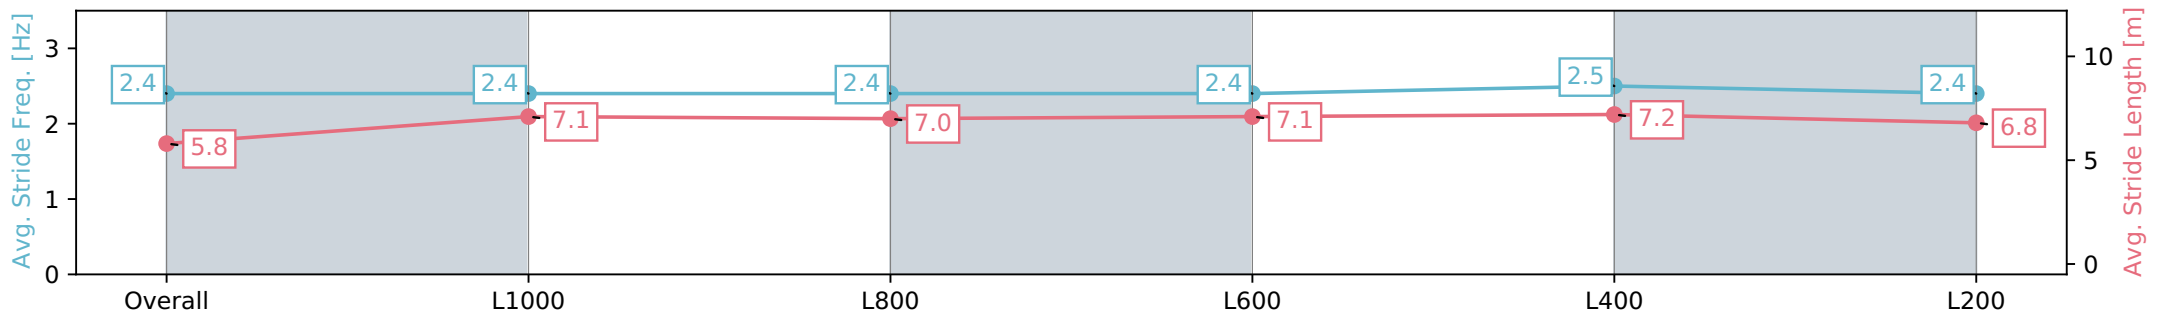

Horse/Jockey Name	HEY HEY BABY/Jessica Allen
Finish Rank	1
Fastest Section Time (Section)	0:11.36 (L400)
Top Speed [km/h] (Section)	65.2 (L600)
Race State	Finished

Pukekohe Park - Professional

Race 6: RICH HILL STUD 1200 - 1200m

01 June 2024 - 3:51PM

Track Rating: Heavy 9, Weather: Overcast, Rail Position: +4m Entire

Section	Overall	L1000	L800	L600	L400	L200
Section Times	1:13.38 [1] (0:14.31)	0:59.07 [5] (0:11.76)	0:47.31 [4] (0:12.15)	0:35.16 [6] (0:11.77)	0:23.39 [5] (0:11.36)	0:12.03 [4] (0:12.03)
Average Speed [km/h]	50.3	62.0	61.1	62.4	63.3	60.1
Top Speed [km/h]	61.7	63.9	61.6	64.1	65.2	61.8
Avg. Dist. to Rail [m]	4.8	2.3	4.6	6.9	13.0	11.0
Avg. Stride Freq. [Hz]	2.4	2.4	2.4	2.4	2.5	2.4
Avg. Stride Length [m]	5.8	7.1	7.0	7.1	7.2	6.8

- [ ] Ranking at each section and finish
- -:-:- No data available at this section
- NA No data available