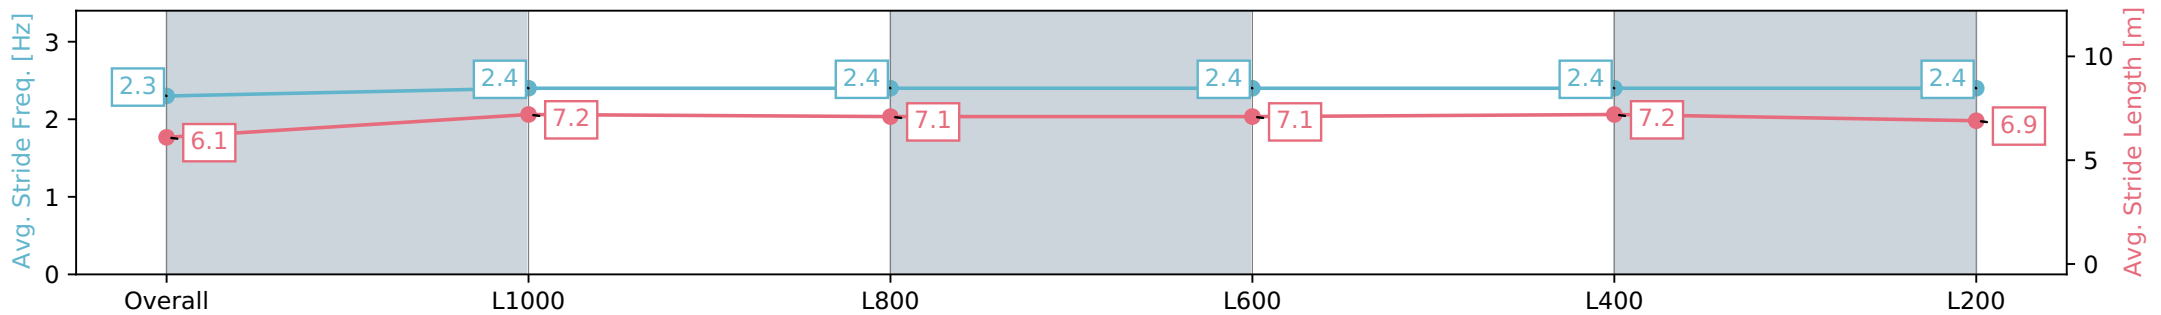

Horse/Jockey Name	KAI MOANA/Owen Bosson
Finish Rank	5
Fastest Section Time (Section)	0:11.48 (L400)
Top Speed [km/h] (Section)	64.9 (L600)
Race State	Finished

AUCKLAND
THOROUGHBRED
SINCE RACING 1864

Pukekohe Park - Professional

Race 6: RICH HILL STUD 1200 - 1200m

PUKEKOHE
PARK

01 June 2024 - 3:51PM

Track Rating: Heavy 9, Weather: Overcast, Rail Position: +4m Entire

Section	Overall	L1000	L800	L600	L400	L200
Section Times	1:13.66 [5] (0:13.89)	0:59.77 [1] (0:11.98)	0:47.79 [1] (0:12.09)	0:35.70 [2] (0:11.92)	0:23.78 [3] (0:11.48)	0:12.30 [5] (0:12.30)
Average Speed [km/h]	51.8	60.9	60.3	61.0	62.6	58.5
Top Speed [km/h]	62.3	62.3	61.6	63.6	64.9	61.1
Avg. Dist. to Rail [m]	4.1	1.9	2.3	3.4	8.9	8.4
Avg. Stride Freq. [Hz]	2.3	2.4	2.4	2.4	2.4	2.4
Avg. Stride Length [m]	6.1	7.2	7.1	7.1	7.2	6.9

- [ ] Ranking at each section and finish
- -:-:- No data available at this section
- NA No data available