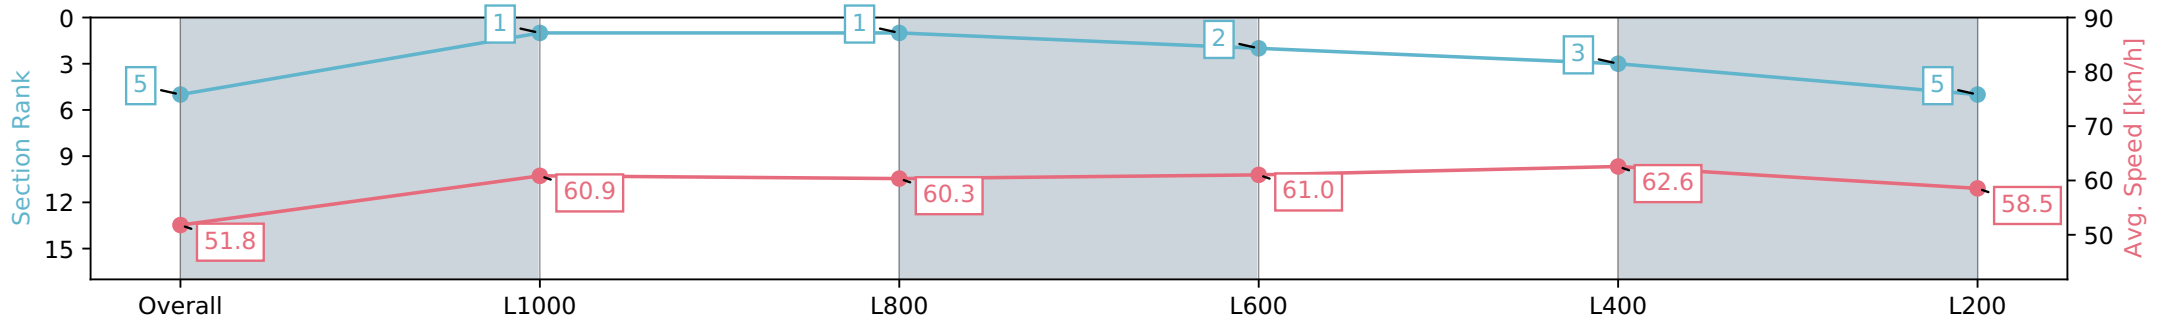

Horse/Jockey Name	KAI MOANA/Owen Bosson
Finish Rank	5
Fastest Section Time (Section)	0:11.48 (L400)
Top Speed [km/h] (Section)	64.9 (L600)
Race State	Finished

AUCKLAND
THOROUGHBRED
SINCE RACING 1864

Pukekohe Park - Professional

Race 6: RICH HILL STUD 1200 - 1200m

PUKEKOHE
PARK

01 June 2024 - 3:51PM

Track Rating: Heavy 9, Weather: Overcast, Rail Position: +4m Entire

Section	Overall	L1000	L800	L600	L400	L200
Section Times	1:13.66 [5] (0:13.89)	0:59.77 [1] (0:11.98)	0:47.79 [1] (0:12.09)	0:35.70 [2] (0:11.92)	0:23.78 [3] (0:11.48)	0:12.30 [5] (0:12.30)
Average Speed [km/h]	51.8	60.9	60.3	61.0	62.6	58.5
Top Speed [km/h]	62.3	62.3	61.6	63.6	64.9	61.1
Avg. Dist. to Rail [m]	4.1	1.9	2.3	3.4	8.9	8.4
Avg. Stride Freq. [Hz]	2.3	2.4	2.4	2.4	2.4	2.4
Avg. Stride Length [m]	6.1	7.2	7.1	7.1	7.2	6.9

- [ ] Ranking at each section and finish
- -:-:- No data available at this section
- NA No data available