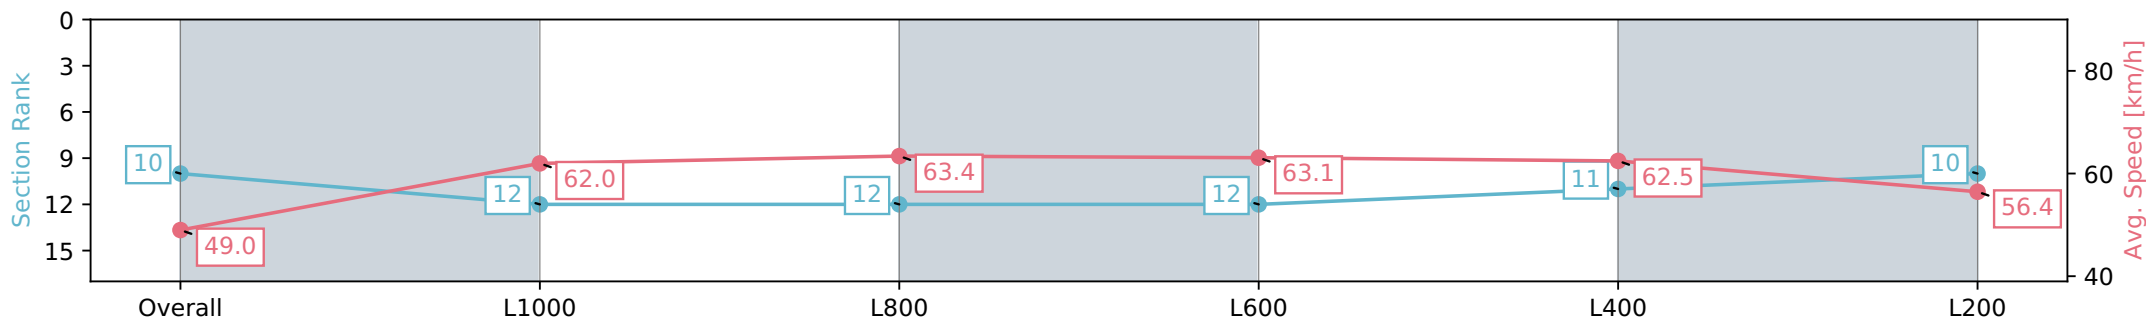

Section	Overall	L1000	L800	L600	L400	L200
Section Times	1:14.61 [10] (0:14.73)	0:59.88 [12] (0:11.97)	0:47.91 [12] (0:11.82)	0:36.09 [12] (0:11.82)	0:24.27 [11] (0:11.51)	0:12.76 [10] (0:12.76)
Average Speed [km/h]	49.0	62.0	63.4	63.1	62.5	56.4
Top Speed [km/h]	60.2	64.8	65.0	65.9	64.8	60.7
Avg. Dist. to Rail [m]	10.6	5.0	7.5	9.7	14.9	14.9
Avg. Stride Freq. [Hz]	2.2	2.4	2.4	2.4	2.4	2.3
Avg. Stride Length [m]	6.2	7.3	7.3	7.2	7.1	6.7