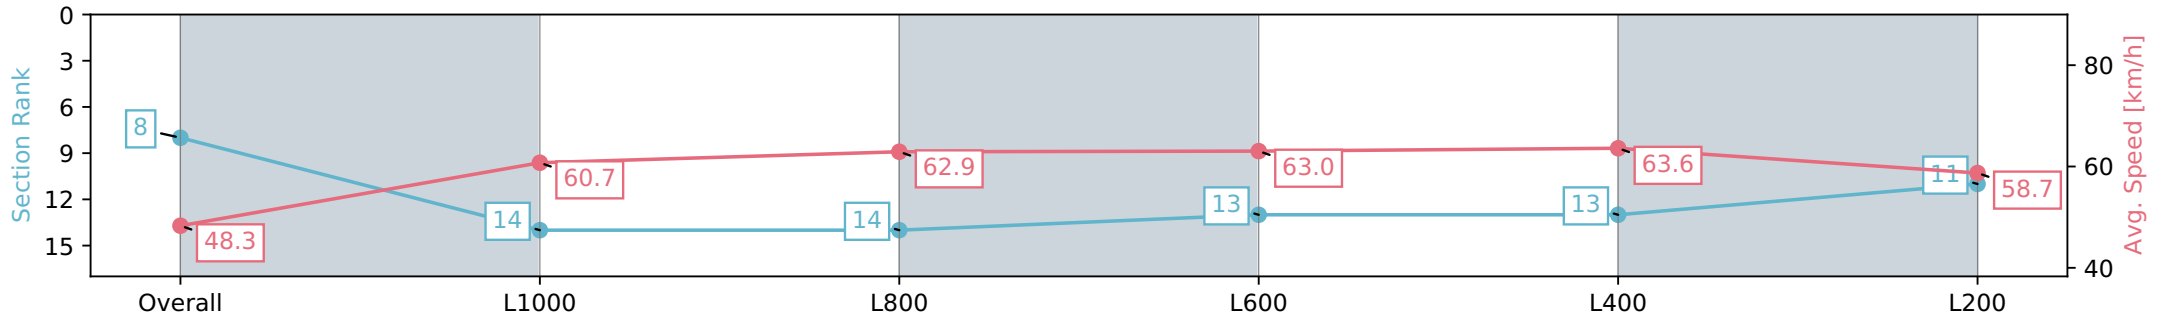

Pukekohe Park - Professional

Race 6: RICH HILL STUD 1200 - 1200m

01 June 2024 - 3:51PM

Track Rating: Heavy 9, Weather: Overcast, Rail Position: +4m Entire

Section	Overall	L1000	L800	L600	L400	L200
Section Times	1:14.20 [8] (0:14.95)	0:59.25 [14] (0:11.97)	0:47.28 [14] (0:11.83)	0:35.45 [13] (0:11.83)	0:23.62 [13] (0:11.31)	0:12.31 [11] (0:12.31)
Average Speed [km/h]	48.3	60.7	62.9	63.0	63.6	58.7
Top Speed [km/h]	62.8	63.0	65.8	65.1	65.3	61.3
Avg. Dist. to Rail [m]	3.8	2.3	5.7	10.3	16.8	16.3
Avg. Stride Freq. [Hz]	2.3	2.5	2.5	2.6	2.6	2.5
Avg. Stride Length [m]	5.7	6.9	7.1	6.8	6.8	6.5