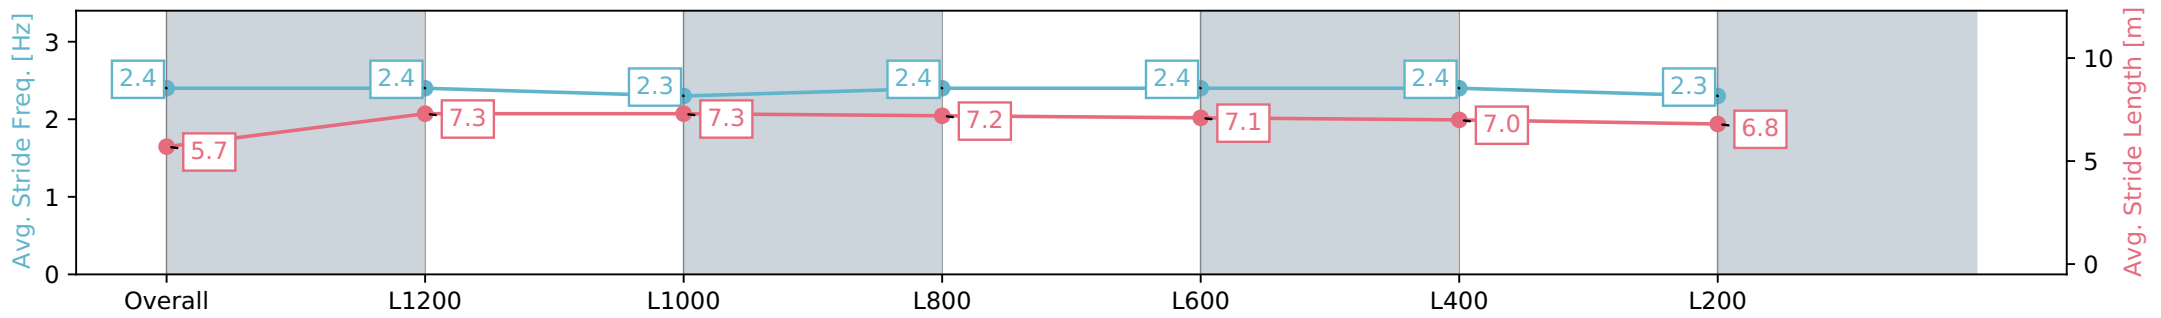

Section	Overall	L1200	L1000	L800	L600	L400	L200
Section Times	1:27.04 [5] (0:14.89)	1:12.15 [8] (0:11.51)	1:00.64 [7] (0:11.91)	0:48.73 [8] (0:11.97)	0:36.76 [8] (0:11.92)	0:24.84 [8] (0:12.01)	0:12.83 [8] (0:12.83)
Average Speed [km/h]	48.2	62.6	61.2	60.8	60.7	59.9	56.1
Top Speed [km/h]	62.6	63.4	62.2	61.8	62.5	62.1	58.0
Avg. Dist. to Rail [m]	5.4	2.9	2.0	1.5	1.8	4.5	5.5
Avg. Stride Freq. [Hz]	2.4	2.4	2.3	2.4	2.4	2.4	2.3
Avg. Stride Length [m]	5.7	7.3	7.3	7.2	7.1	7.0	6.8