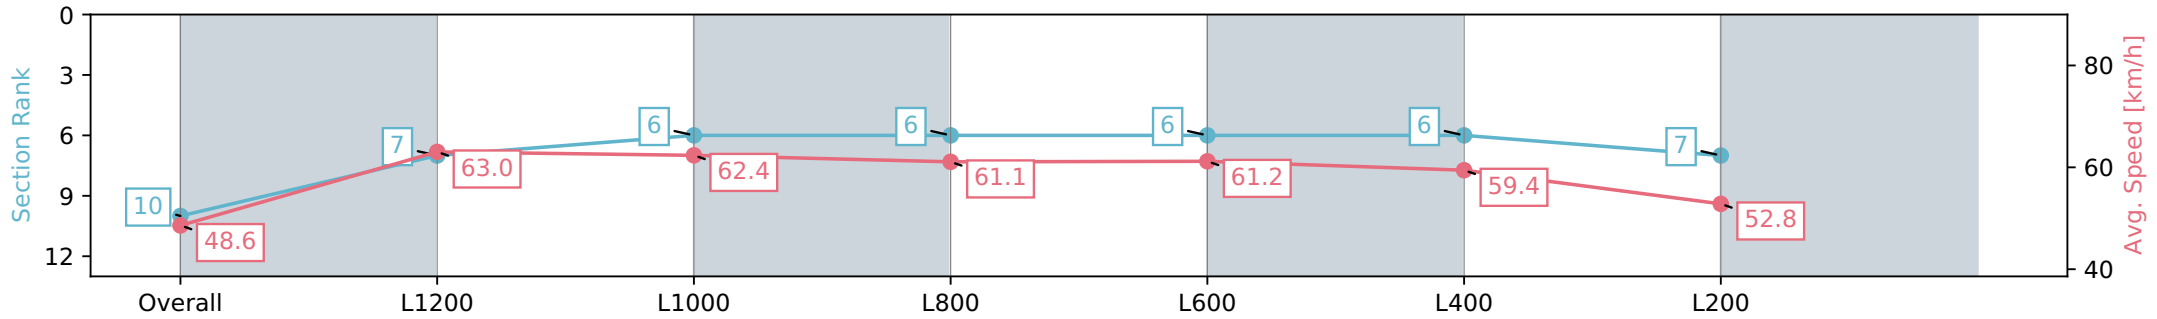

Horse/Jockey Name	DIGGER/Kelly Myers
Finish Rank	10
Fastest Section Time (Section)	0:11.44 (L1200)
Top Speed [km/h] (Section)	64.0 (Overall)
Race State	Finished

AUCKLAND
THOROUGHBRED
SINCE RACING 1864

Pukekohe Park - Professional

Race 5: ELSDON PARK 1400 - 1400m

01 June 2024 - 3:15PM

PUKEKOHE
PARK

Track Rating: Heavy 9, Weather: Overcast, Rail Position: +4m Entire

Section	Overall	L1200	L1000	L800	L600	L400	L200
Section Times	1:27.81 [10] (0:14.84)	1:12.97 [7] (0:11.44)	1:01.53 [6] (0:11.74)	0:49.79 [6] (0:12.05)	0:37.74 [6] (0:12.02)	0:25.72 [6] (0:12.11)	0:13.61 [7] (0:13.61)
Average Speed [km/h]	48.6	63.0	62.4	61.1	61.2	59.4	52.8
Top Speed [km/h]	61.8	64.0	62.6	62.4	61.7	61.5	57.1
Avg. Dist. to Rail [m]	8.5	4.5	3.0	4.0	6.2	12.9	12.2
Avg. Stride Freq. [Hz]	2.1	2.3	2.3	2.3	2.3	2.3	2.1
Avg. Stride Length [m]	6.3	7.6	7.6	7.3	7.3	7.3	6.8

[ ] Ranking at each section and finish
-:-:- No data available at this section
NA No data available