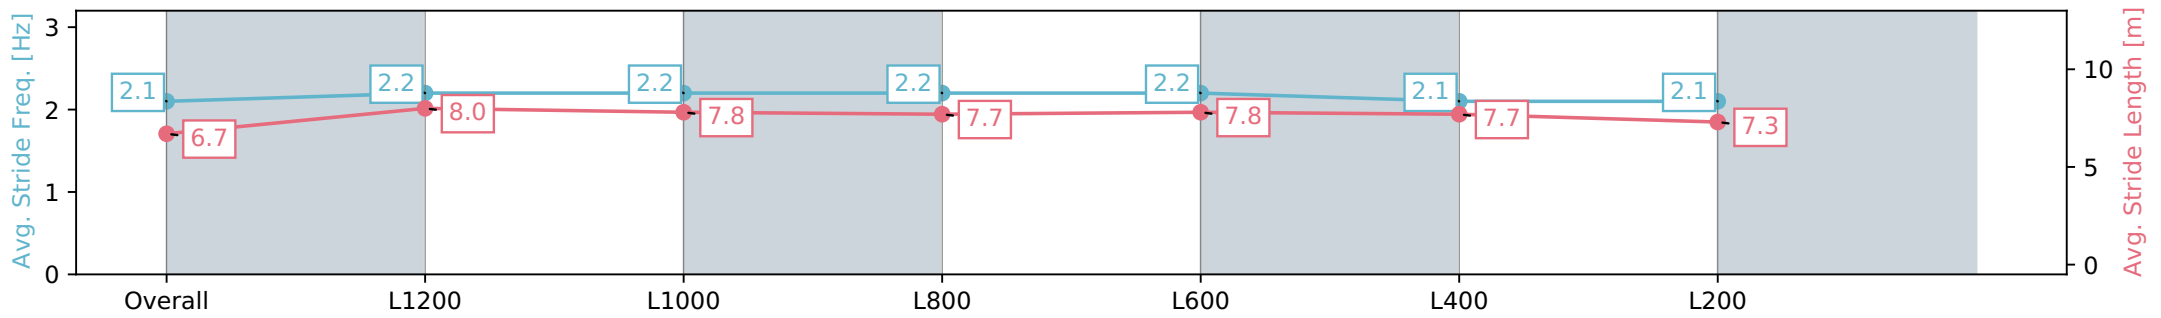

Section	Overall	L1200	L1000	L800	L600	L400	L200
Section Times	1:26.95 [4] (0:14.32)	1:12.63 [1] (0:11.28)	1:01.35 [2] (0:11.91)	0:49.44 [2] (0:12.06)	0:37.38 [2] (0:12.10)	0:25.28 [2] (0:12.09)	0:13.19 [4] (0:13.19)
Average Speed [km/h]	50.3	63.8	61.1	60.2	60.2	59.6	54.6
Top Speed [km/h]	64.2	64.7	63.1	61.0	61.5	61.6	57.6
Avg. Dist. to Rail [m]	4.9	3.0	1.7	1.8	3.7	8.8	9.0
Avg. Stride Freq. [Hz]	2.1	2.2	2.2	2.2	2.2	2.1	2.1
Avg. Stride Length [m]	6.7	8.0	7.8	7.7	7.8	7.7	7.3