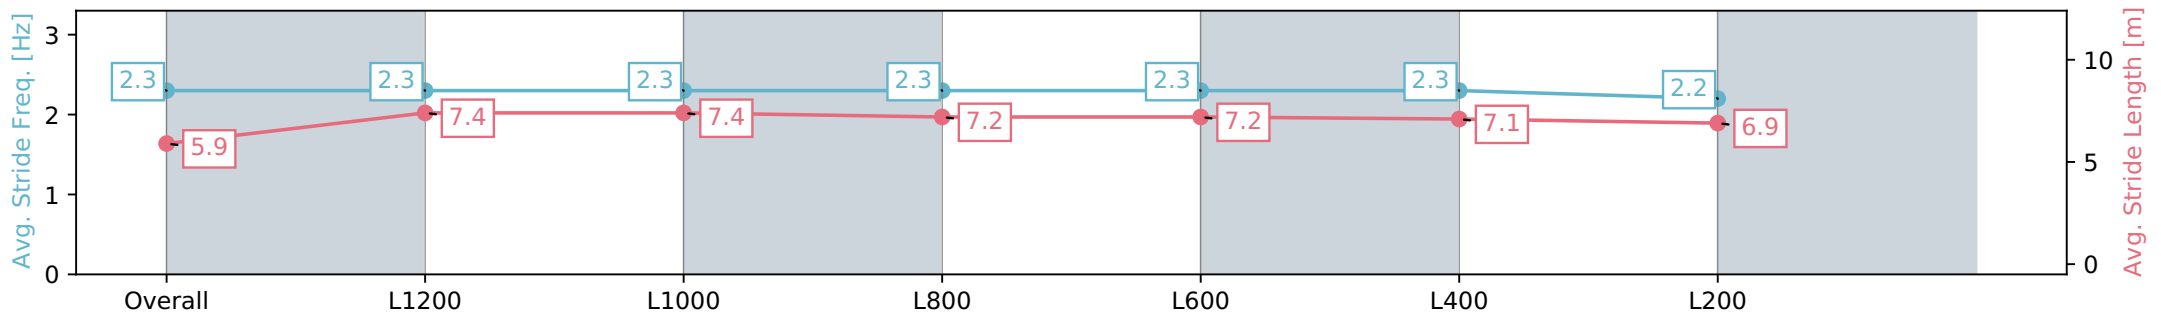

Pukekohe Park - Professional

Race 5: ELSDON PARK 1400 - 1400m

01 June 2024 - 3:15PM

Track Rating: Heavy 9, Weather: Overcast, Rail Position: +4m Entire

Section	Overall	L1200	L1000	L800	L600	L400	L200
Section Times	1:27.58 [8] (0:15.07)	1:12.51 [10] (0:11.53)	1:00.98 [10] (0:11.82)	0:49.16 [10] (0:11.90)	0:37.26 [9] (0:12.02)	0:25.24 [9] (0:12.20)	0:13.04 [10] (0:13.04)
Average Speed [km/h]	47.6	62.5	61.8	60.8	60.1	59.0	55.1
Top Speed [km/h]	62.1	63.2	63.2	61.7	61.3	60.6	57.2
Avg. Dist. to Rail [m]	2.0	2.4	1.9	1.1	1.4	5.1	4.6
Avg. Stride Freq. [Hz]	2.3	2.3	2.3	2.3	2.3	2.3	2.2
Avg. Stride Length [m]	5.9	7.4	7.4	7.2	7.2	7.1	6.9

[] Ranking at each section and finish
 -:-:- No data available at this section
 NA No data available

Horse/Jockey Name	JUST A TIPPLE/Jasmine Fawcett
Finish Rank	9
Fastest Section Time (Section)	0:11.53 (L1200)
Top Speed [km/h] (Section)	63.4 (Overall)
Race State	Finished