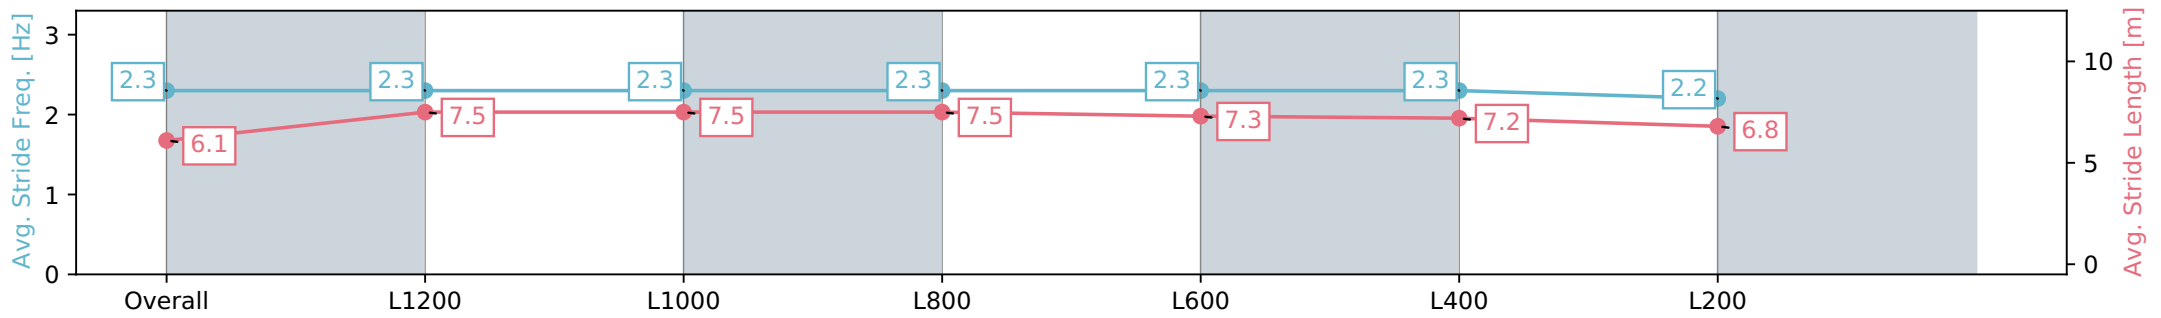

Section	Overall	L1200	L1000	L800	L600	L400	L200
Section Times	1:27.19 [7] (0:14.39)	1:12.80 [3] (0:11.44)	1:01.36 [3] (0:11.84)	0:49.52 [3] (0:12.06)	0:37.46 [3] (0:12.03)	0:25.43 [3] (0:12.02)	0:13.41 [5] (0:13.41)
Average Speed [km/h]	50.0	63.0	61.5	60.5	60.9	59.8	53.7
Top Speed [km/h]	64.1	63.9	63.5	61.1	61.6	61.3	57.7
Avg. Dist. to Rail [m]	3.5	2.6	2.0	2.5	5.3	10.2	9.9
Avg. Stride Freq. [Hz]	2.3	2.3	2.3	2.3	2.3	2.3	2.2
Avg. Stride Length [m]	6.1	7.5	7.5	7.5	7.3	7.2	6.8