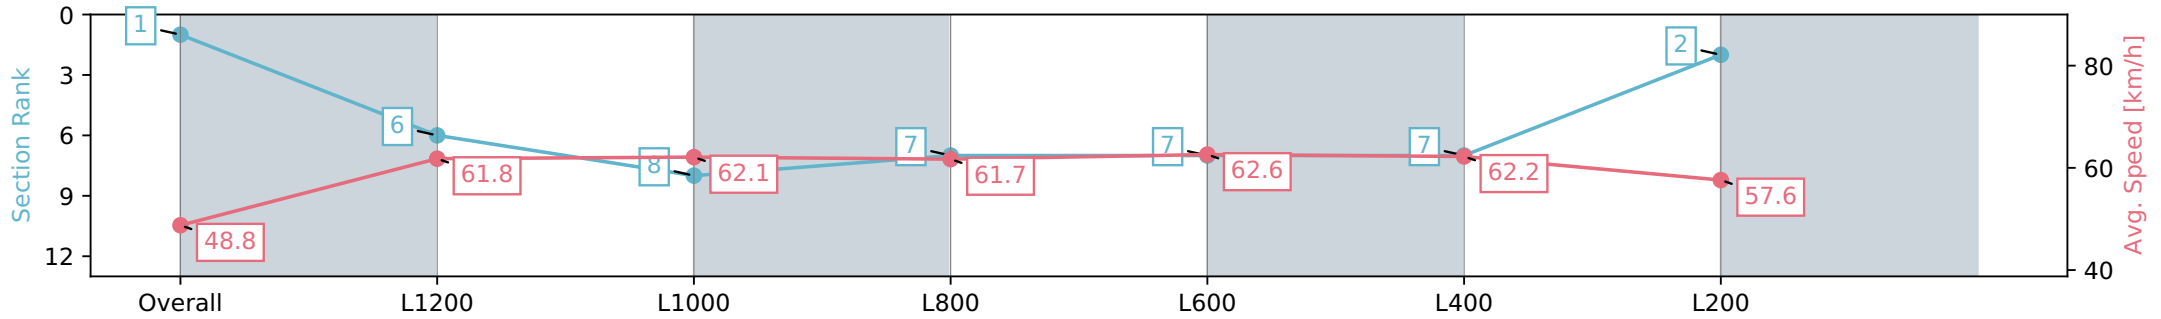

Pukekohe Park - Professional

Race 5: ELSDON PARK 1400 - 1400m

01 June 2024 - 3:15PM

PUKEKOHE
PARK

Track Rating: Heavy 9, Weather: Overcast, Rail Position: +4m Entire

Section	Overall	L1200	L1000	L800	L600	L400	L200
Section Times	1:26.20 [1] (0:14.75)	1:11.45 [6] (0:11.66)	0:59.79 [8] (0:11.85)	0:47.94 [7] (0:12.00)	0:35.94 [7] (0:11.85)	0:24.09 [7] (0:11.56)	0:12.53 [2] (0:12.53)
Average Speed [km/h]	48.8	61.8	62.1	61.7	62.6	62.2	57.6
Top Speed [km/h]	61.7	62.8	62.8	62.9	64.1	64.4	60.4
Avg. Dist. to Rail [m]	7.1	3.7	4.0	4.9	8.9	14.3	11.5
Avg. Stride Freq. [Hz]	2.1	2.3	2.3	2.3	2.3	2.3	2.3
Avg. Stride Length [m]	6.4	7.6	7.6	7.6	7.5	7.4	7.1