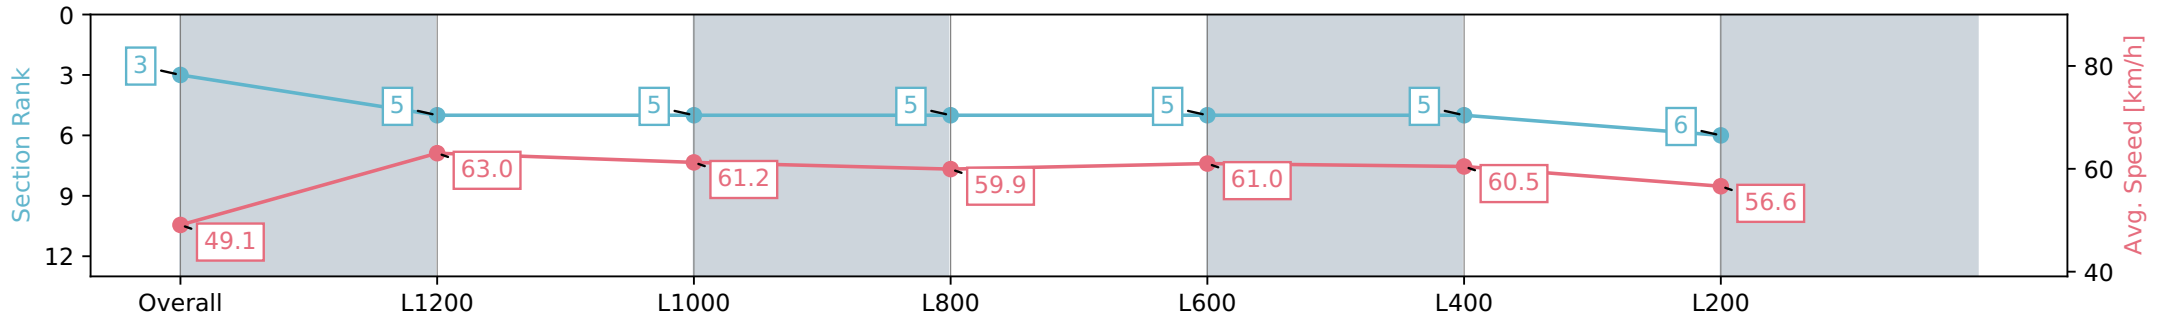

Section	Overall	L1200	L1000	L800	L600	L400	L200
Section Times	1:26.56 [3] (0:14.71)	1:11.85 [5] (0:11.40)	1:00.45 [5] (0:11.81)	0:48.64 [5] (0:12.07)	0:36.57 [5] (0:11.92)	0:24.65 [5] (0:11.88)	0:12.77 [6] (0:12.77)
Average Speed [km/h]	49.1	63.0	61.2	59.9	61.0	60.5	56.6
Top Speed [km/h]	63.8	63.6	63.1	60.4	62.5	62.5	57.9
Avg. Dist. to Rail [m]	1.4	1.8	0.8	0.9	3.5	7.1	4.9
Avg. Stride Freq. [Hz]	2.2	2.4	2.4	2.4	2.4	2.4	2.3
Avg. Stride Length [m]	6.1	7.2	7.1	7.1	7.1	7.1	6.7