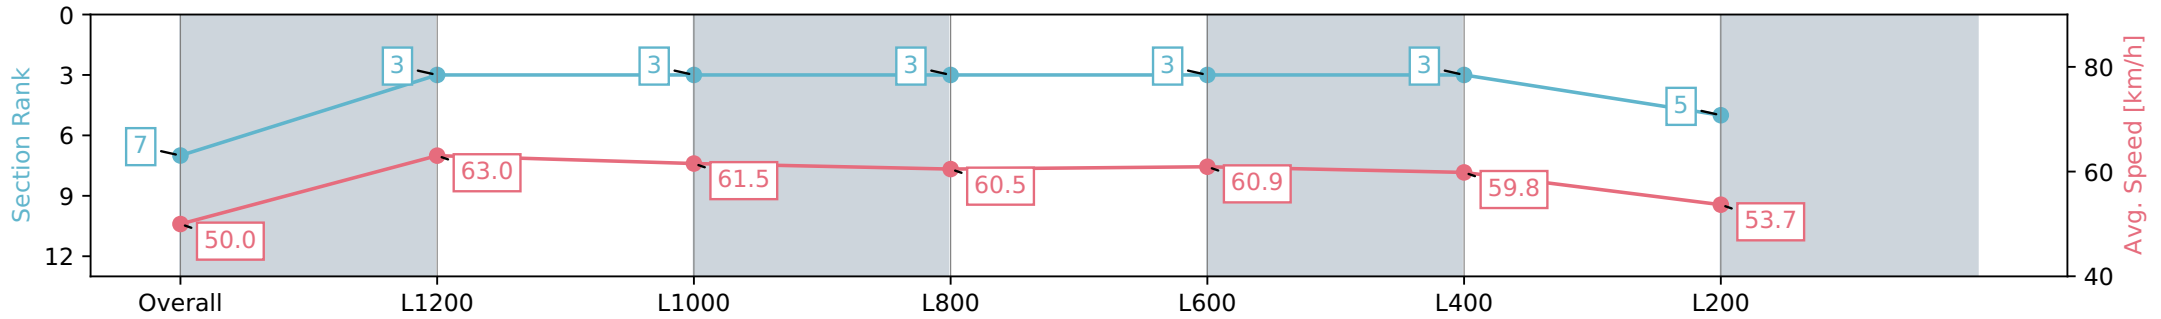

Section	Overall	L1200	L1000	L800	L600	L400	L200
Section Times	1:27.19 [7] (0:14.39)	1:12.80 [3] (0:11.44)	1:01.36 [3] (0:11.84)	0:49.52 [3] (0:12.06)	0:37.46 [3] (0:12.03)	0:25.43 [3] (0:12.02)	0:13.41 [5] (0:13.41)
Average Speed [km/h]	50.0	63.0	61.5	60.5	60.9	59.8	53.7
Top Speed [km/h]	64.1	63.9	63.5	61.1	61.6	61.3	57.7
Avg. Dist. to Rail [m]	3.5	2.6	2.0	2.5	5.3	10.2	9.9
Avg. Stride Freq. [Hz]	2.3	2.3	2.3	2.3	2.3	2.3	2.2
Avg. Stride Length [m]	6.1	7.5	7.5	7.5	7.3	7.2	6.8