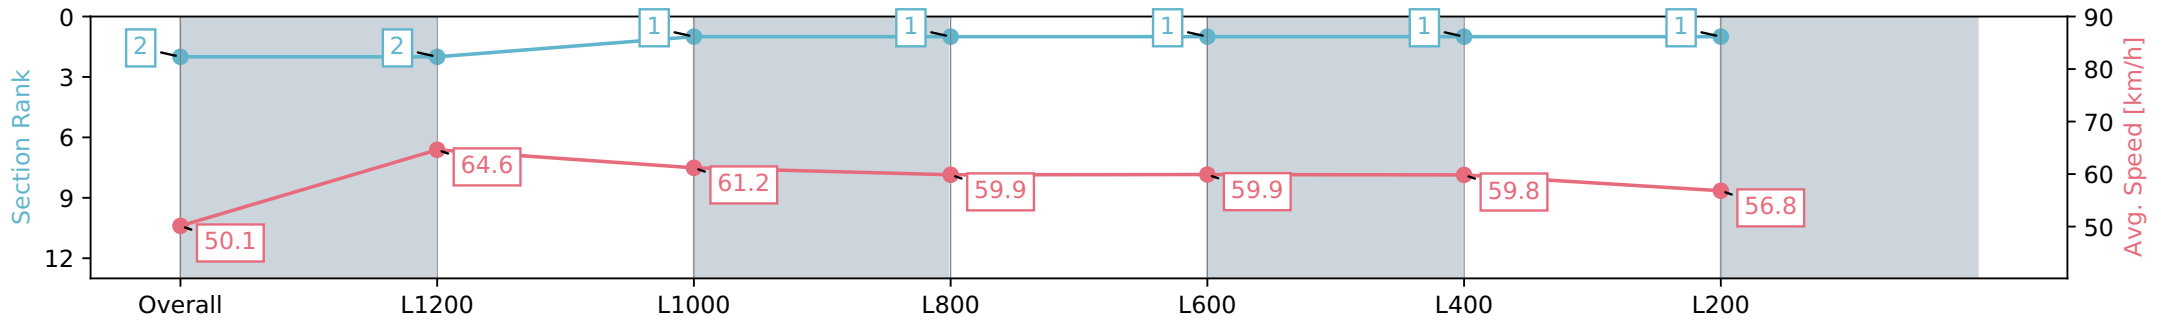

Pukekohe Park - Professional

Race 5: ELSDON PARK 1400 - 1400m

01 June 2024 - 3:15PM

Track Rating: Heavy 9, Weather: Overcast, Rail Position: +4m Entire

Section	Overall	L1200	L1000	L800	L600	L400	L200
Section Times	1:26.24 [2] (0:14.34)	1:11.90 [2] (0:11.14)	1:00.76 [1] (0:11.80)	0:48.96 [1] (0:12.14)	0:36.82 [1] (0:12.11)	0:24.71 [1] (0:12.04)	0:12.67 [1] (0:12.67)
Average Speed [km/h]	50.1	64.6	61.2	59.9	59.9	59.8	56.8
Top Speed [km/h]	64.4	65.4	63.0	60.4	61.3	61.3	57.8
Avg. Dist. to Rail [m]	2.2	0.8	0.8	1.1	3.4	7.9	8.8
Avg. Stride Freq. [Hz]	2.2	2.4	2.3	2.3	2.3	2.3	2.3
Avg. Stride Length [m]	6.3	7.5	7.3	7.2	7.1	7.1	6.8