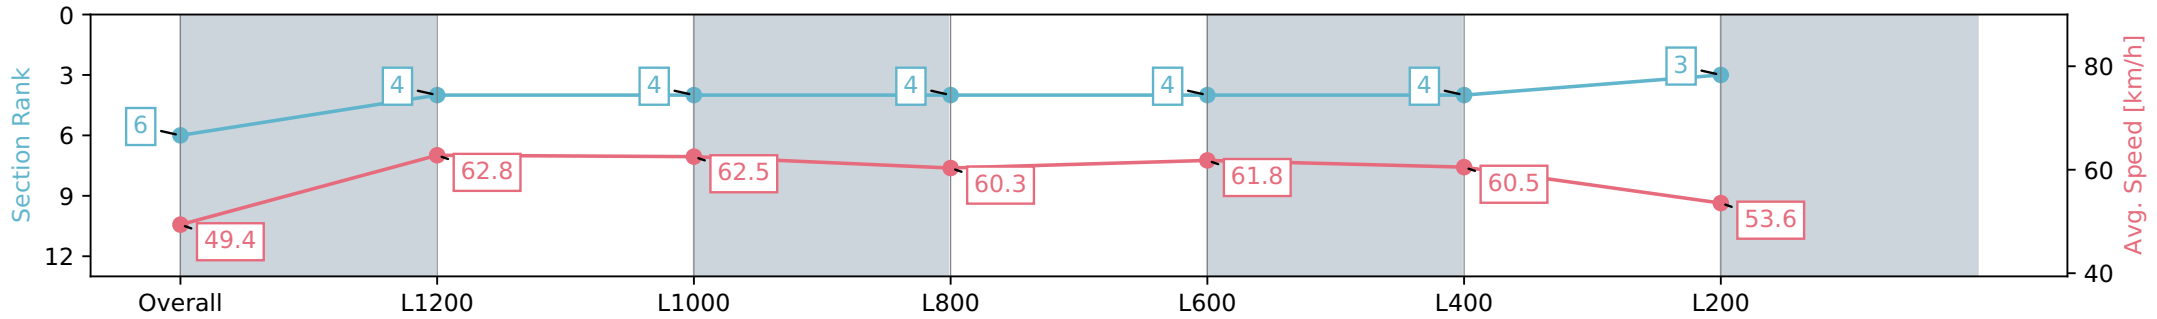

Pukekohe Park - Professional

Race 5: ELSDON PARK 1400 - 1400m

01 June 2024 - 3:15PM

Track Rating: Heavy 9, Weather: Overcast, Rail Position: +4m Entire

Section	Overall	L1200	L1000	L800	L600	L400	L200
Section Times	1:27.13 [6] (0:14.56)	1:12.57 [4] (0:11.48)	1:01.09 [4] (0:11.72)	0:49.37 [4] (0:12.12)	0:37.25 [4] (0:11.90)	0:25.35 [4] (0:11.95)	0:13.40 [3] (0:13.40)
Average Speed [km/h]	49.4	62.8	62.5	60.3	61.8	60.5	53.6
Top Speed [km/h]	61.9	63.5	63.2	61.5	63.2	62.0	57.7
Avg. Dist. to Rail [m]	5.3	3.2	2.7	3.3	6.8	12.3	11.7
Avg. Stride Freq. [Hz]	2.1	2.2	2.2	2.2	2.2	2.2	2.1
Avg. Stride Length [m]	6.6	7.9	7.9	7.7	7.6	7.6	7.0