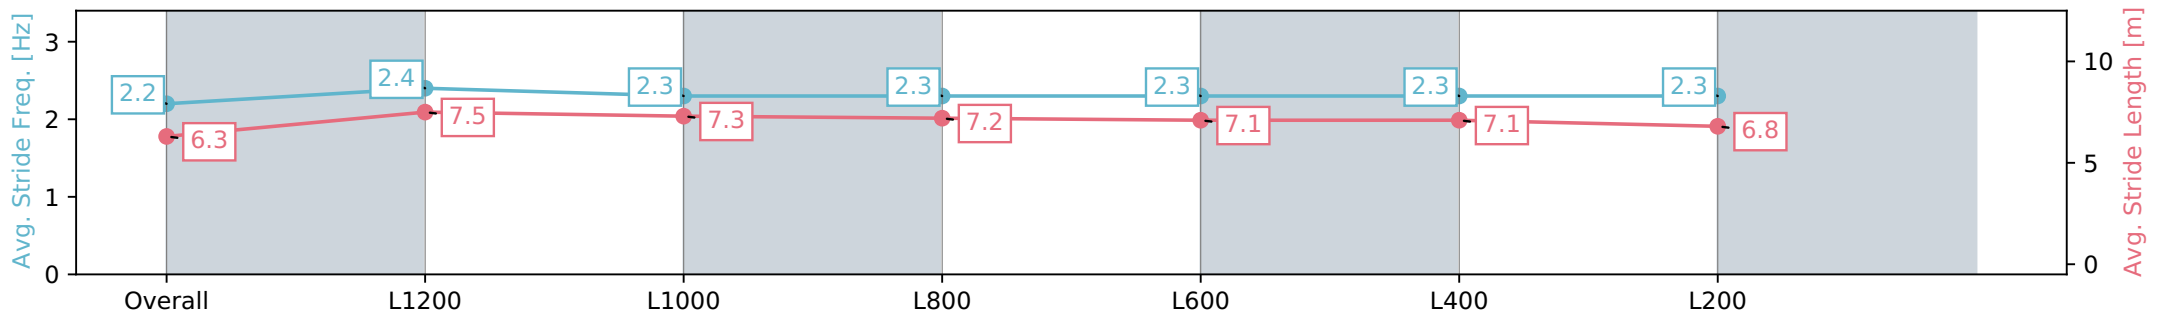

Pukekohe Park - Professional

Race 5: ELSDON PARK 1400 - 1400m

01 June 2024 - 3:15PM

Track Rating: Heavy 9, Weather: Overcast, Rail Position: +4m Entire

Section	Overall	L1200	L1000	L800	L600	L400	L200
Section Times	1:26.24 [2] (0:14.34)	1:11.90 [2] (0:11.14)	1:00.76 [1] (0:11.80)	0:48.96 [1] (0:12.14)	0:36.82 [1] (0:12.11)	0:24.71 [1] (0:12.04)	0:12.67 [1] (0:12.67)
Average Speed [km/h]	50.1	64.6	61.2	59.9	59.9	59.8	56.8
Top Speed [km/h]	64.4	65.4	63.0	60.4	61.3	61.3	57.8
Avg. Dist. to Rail [m]	2.2	0.8	0.8	1.1	3.4	7.9	8.8
Avg. Stride Freq. [Hz]	2.2	2.4	2.3	2.3	2.3	2.3	2.3
Avg. Stride Length [m]	6.3	7.5	7.3	7.2	7.1	7.1	6.8