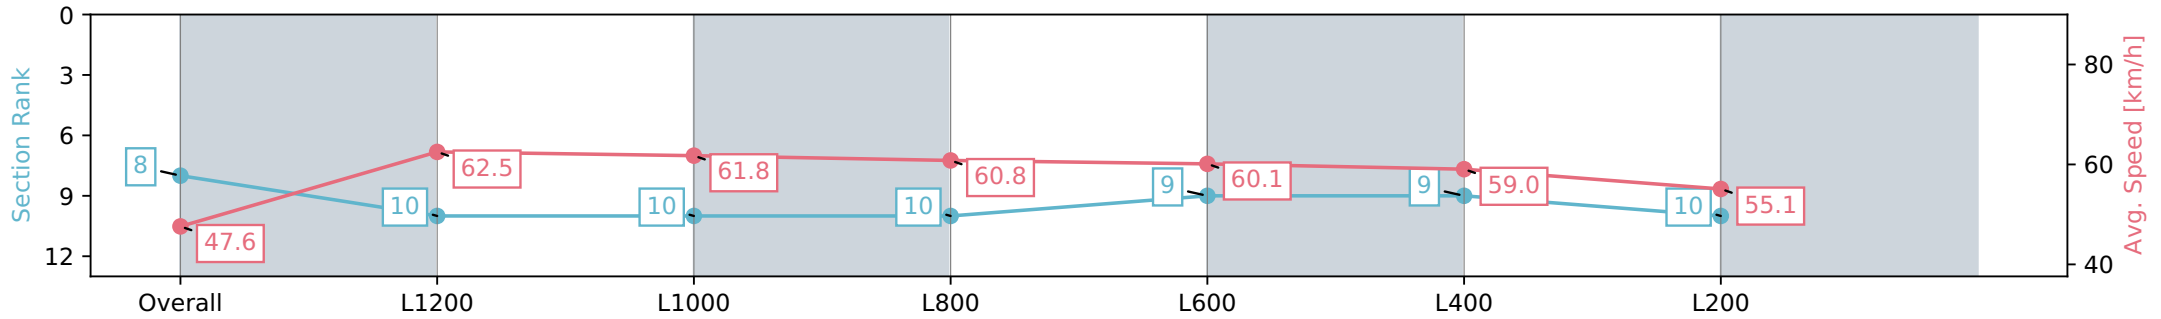

Pukekohe Park - Professional

Race 5: ELSDON PARK 1400 - 1400m

01 June 2024 - 3:15PM

Track Rating: Heavy 9, Weather: Overcast, Rail Position: +4m Entire

Section	Overall	L1200	L1000	L800	L600	L400	L200
Section Times	1:27.58 [8] (0:15.07)	1:12.51 [10] (0:11.53)	1:00.98 [10] (0:11.82)	0:49.16 [10] (0:11.90)	0:37.26 [9] (0:12.02)	0:25.24 [9] (0:12.20)	0:13.04 [10] (0:13.04)
Average Speed [km/h]	47.6	62.5	61.8	60.8	60.1	59.0	55.1
Top Speed [km/h]	62.1	63.2	63.2	61.7	61.3	60.6	57.2
Avg. Dist. to Rail [m]	2.0	2.4	1.9	1.1	1.4	5.1	4.6
Avg. Stride Freq. [Hz]	2.3	2.3	2.3	2.3	2.3	2.3	2.2
Avg. Stride Length [m]	5.9	7.4	7.4	7.2	7.2	7.1	6.9

[] Ranking at each section and finish
 -:-:- No data available at this section
 NA No data available

Horse/Jockey Name	JUST A TIPPLE/Jasmine Fawcett
Finish Rank	9
Fastest Section Time (Section)	0:11.53 (L1200)
Top Speed [km/h] (Section)	63.4 (Overall)
Race State	Finished