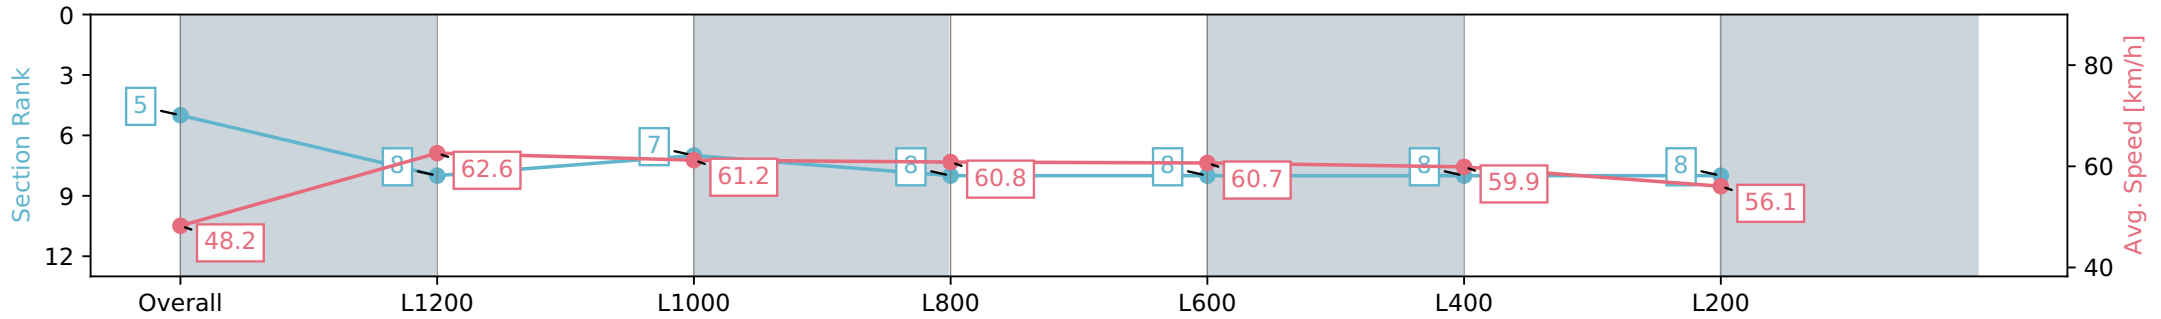

Section	Overall	L1200	L1000	L800	L600	L400	L200
Section Times	1:27.04 [5] (0:14.89)	1:12.15 [8] (0:11.51)	1:00.64 [7] (0:11.91)	0:48.73 [8] (0:11.97)	0:36.76 [8] (0:11.92)	0:24.84 [8] (0:12.01)	0:12.83 [8] (0:12.83)
Average Speed [km/h]	48.2	62.6	61.2	60.8	60.7	59.9	56.1
Top Speed [km/h]	62.6	63.4	62.2	61.8	62.5	62.1	58.0
Avg. Dist. to Rail [m]	5.4	2.9	2.0	1.5	1.8	4.5	5.5
Avg. Stride Freq. [Hz]	2.4	2.4	2.3	2.4	2.4	2.4	2.3
Avg. Stride Length [m]	5.7	7.3	7.3	7.2	7.1	7.0	6.8