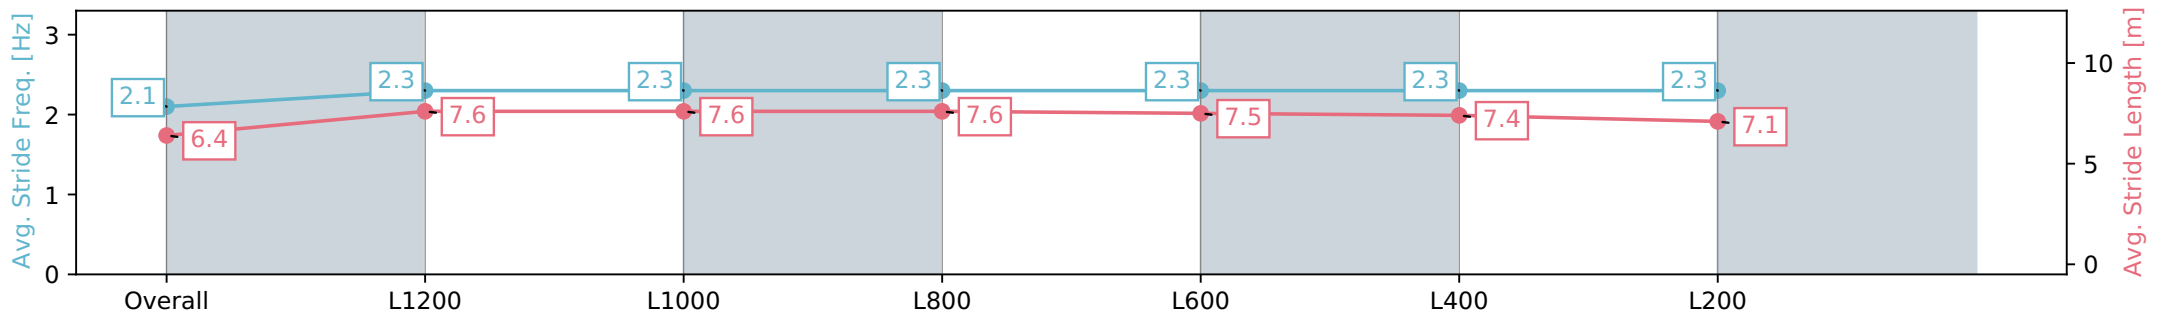

Pukekohe Park - Professional

Race 5: ELSDON PARK 1400 - 1400m

01 June 2024 - 3:15PM

PUKEKOHE
PARK

Track Rating: Heavy 9, Weather: Overcast, Rail Position: +4m Entire

Section	Overall	L1200	L1000	L800	L600	L400	L200
Section Times	1:26.20 [1] (0:14.75)	1:11.45 [6] (0:11.66)	0:59.79 [8] (0:11.85)	0:47.94 [7] (0:12.00)	0:35.94 [7] (0:11.85)	0:24.09 [7] (0:11.56)	0:12.53 [2] (0:12.53)
Average Speed [km/h]	48.8	61.8	62.1	61.7	62.6	62.2	57.6
Top Speed [km/h]	61.7	62.8	62.8	62.9	64.1	64.4	60.4
Avg. Dist. to Rail [m]	7.1	3.7	4.0	4.9	8.9	14.3	11.5
Avg. Stride Freq. [Hz]	2.1	2.3	2.3	2.3	2.3	2.3	2.3
Avg. Stride Length [m]	6.4	7.6	7.6	7.6	7.5	7.4	7.1