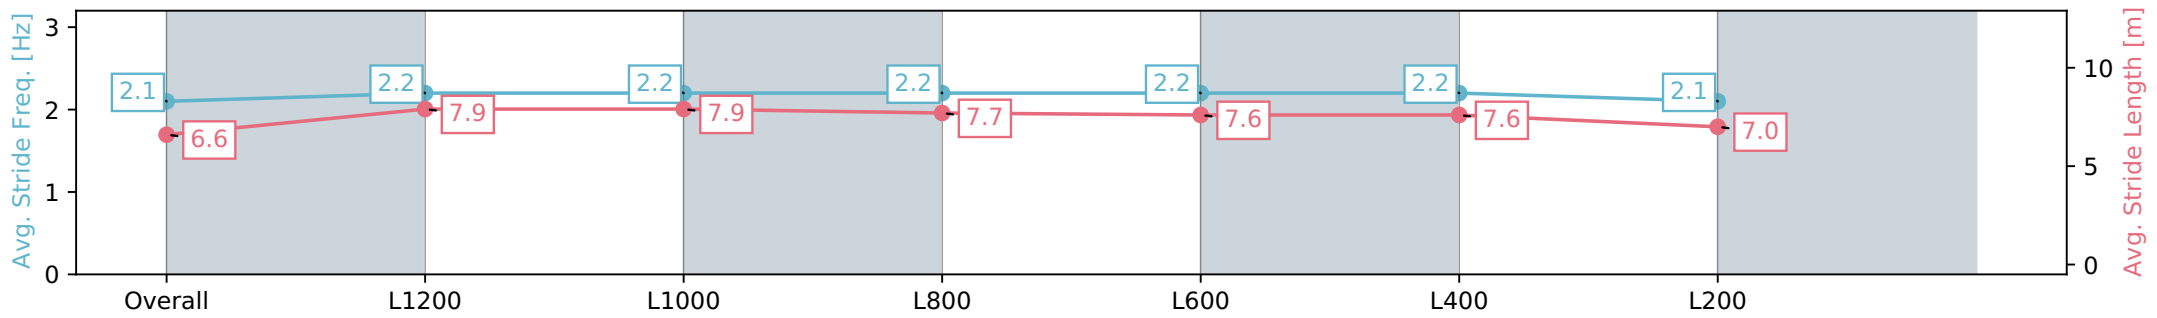

Pukekohe Park - Professional

Race 5: ELSDON PARK 1400 - 1400m

01 June 2024 - 3:15PM

Track Rating: Heavy 9, Weather: Overcast, Rail Position: +4m Entire

Section	Overall	L1200	L1000	L800	L600	L400	L200
Section Times	1:27.13 [6] (0:14.56)	1:12.57 [4] (0:11.48)	1:01.09 [4] (0:11.72)	0:49.37 [4] (0:12.12)	0:37.25 [4] (0:11.90)	0:25.35 [4] (0:11.95)	0:13.40 [3] (0:13.40)
Average Speed [km/h]	49.4	62.8	62.5	60.3	61.8	60.5	53.6
Top Speed [km/h]	61.9	63.5	63.2	61.5	63.2	62.0	57.7
Avg. Dist. to Rail [m]	5.3	3.2	2.7	3.3	6.8	12.3	11.7
Avg. Stride Freq. [Hz]	2.1	2.2	2.2	2.2	2.2	2.2	2.1
Avg. Stride Length [m]	6.6	7.9	7.9	7.7	7.6	7.6	7.0