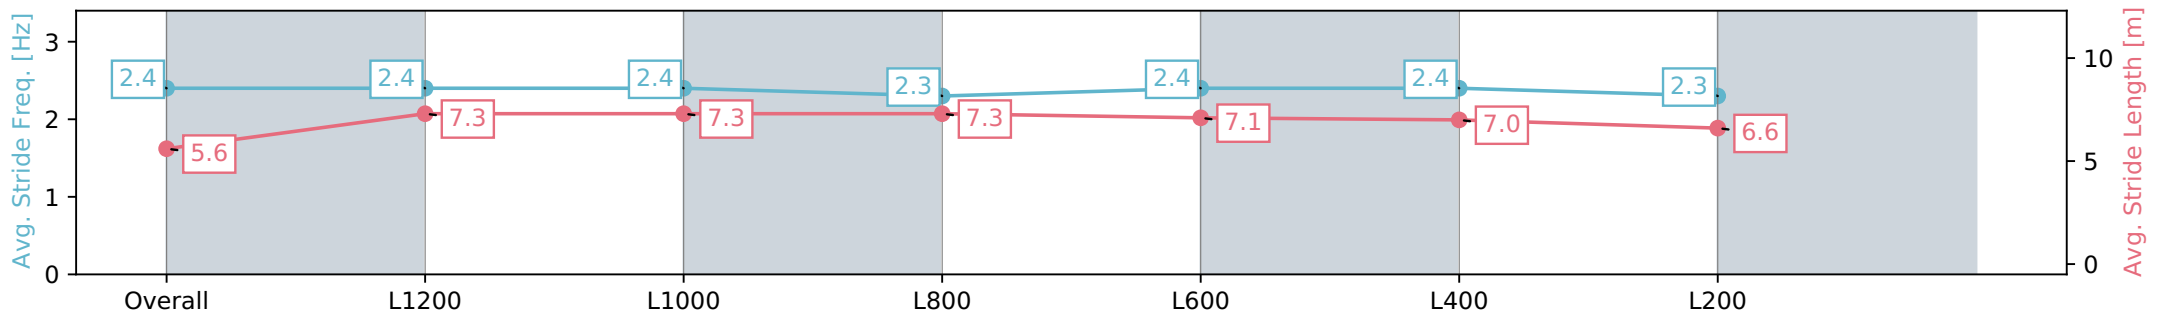

Section	Overall	L1200	L1000	L800	L600	L400	L200
Section Times	1:27.80 [9] (0:15.05)	1:12.75 [9] (0:11.53)	1:01.22 [9] (0:11.80)	0:49.42 [9] (0:11.96)	0:37.46 [10] (0:12.03)	0:25.43 [10] (0:12.11)	0:13.32 [9] (0:13.32)
Average Speed [km/h]	47.8	62.5	62.0	61.4	60.7	59.7	54.0
Top Speed [km/h]	62.8	63.4	62.7	62.5	62.2	61.8	56.3
Avg. Dist. to Rail [m]	4.3	3.5	2.8	3.1	5.5	8.7	7.6
Avg. Stride Freq. [Hz]	2.4	2.4	2.4	2.3	2.4	2.4	2.3
Avg. Stride Length [m]	5.6	7.3	7.3	7.3	7.1	7.0	6.6