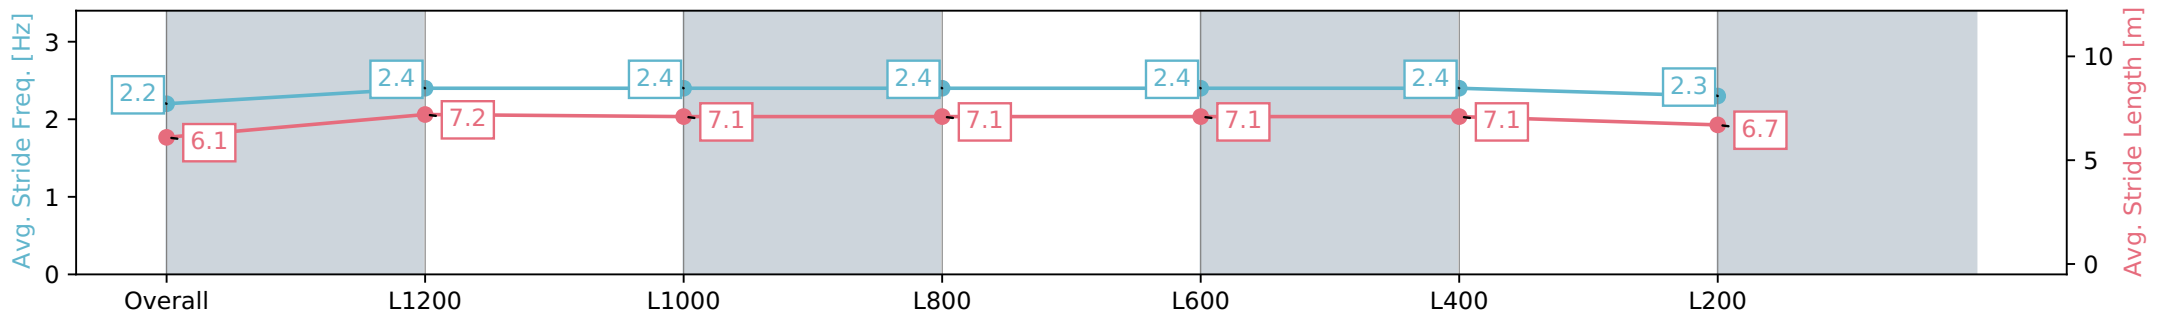

Section	Overall	L1200	L1000	L800	L600	L400	L200
Section Times	1:26.56 [3] (0:14.71)	1:11.85 [5] (0:11.40)	1:00.45 [5] (0:11.81)	0:48.64 [5] (0:12.07)	0:36.57 [5] (0:11.92)	0:24.65 [5] (0:11.88)	0:12.77 [6] (0:12.77)
Average Speed [km/h]	49.1	63.0	61.2	59.9	61.0	60.5	56.6
Top Speed [km/h]	63.8	63.6	63.1	60.4	62.5	62.5	57.9
Avg. Dist. to Rail [m]	1.4	1.8	0.8	0.9	3.5	7.1	4.9
Avg. Stride Freq. [Hz]	2.2	2.4	2.4	2.4	2.4	2.4	2.3
Avg. Stride Length [m]	6.1	7.2	7.1	7.1	7.1	7.1	6.7