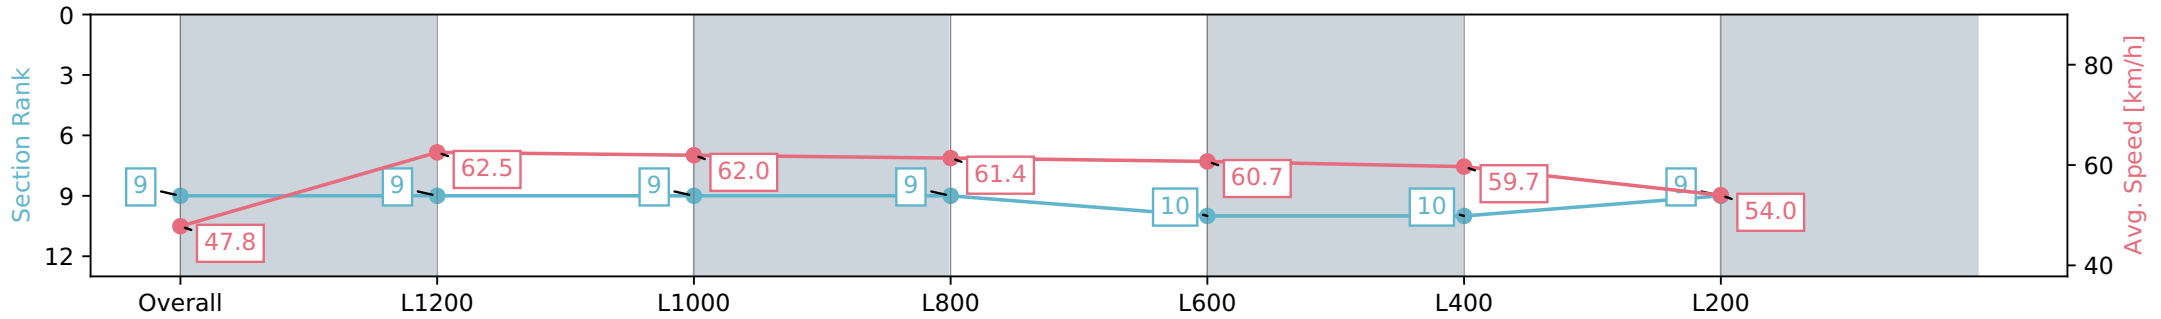

Section	Overall	L1200	L1000	L800	L600	L400	L200
Section Times	1:27.80 [9] (0:15.05)	1:12.75 [9] (0:11.53)	1:01.22 [9] (0:11.80)	0:49.42 [9] (0:11.96)	0:37.46 [10] (0:12.03)	0:25.43 [10] (0:12.11)	0:13.32 [9] (0:13.32)
Average Speed [km/h]	47.8	62.5	62.0	61.4	60.7	59.7	54.0
Top Speed [km/h]	62.8	63.4	62.7	62.5	62.2	61.8	56.3
Avg. Dist. to Rail [m]	4.3	3.5	2.8	3.1	5.5	8.7	7.6
Avg. Stride Freq. [Hz]	2.4	2.4	2.4	2.3	2.4	2.4	2.3
Avg. Stride Length [m]	5.6	7.3	7.3	7.3	7.1	7.0	6.6