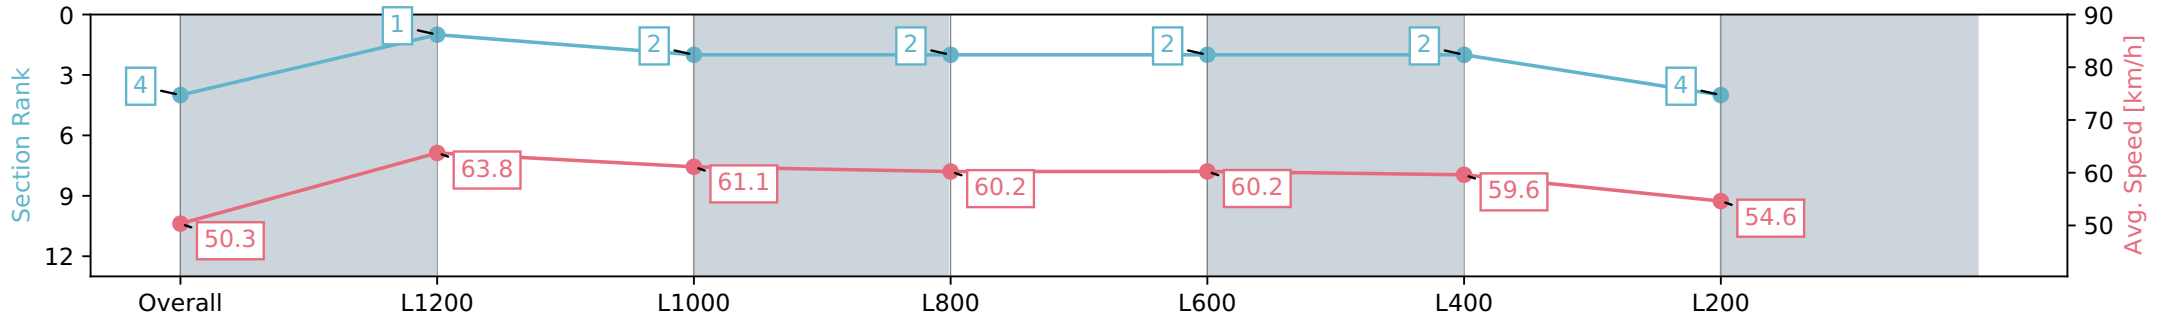

Section	Overall	L1200	L1000	L800	L600	L400	L200
Section Times	1:26.95 [4] (0:14.32)	1:12.63 [1] (0:11.28)	1:01.35 [2] (0:11.91)	0:49.44 [2] (0:12.06)	0:37.38 [2] (0:12.10)	0:25.28 [2] (0:12.09)	0:13.19 [4] (0:13.19)
Average Speed [km/h]	50.3	63.8	61.1	60.2	60.2	59.6	54.6
Top Speed [km/h]	64.2	64.7	63.1	61.0	61.5	61.6	57.6
Avg. Dist. to Rail [m]	4.9	3.0	1.7	1.8	3.7	8.8	9.0
Avg. Stride Freq. [Hz]	2.1	2.2	2.2	2.2	2.2	2.1	2.1
Avg. Stride Length [m]	6.7	8.0	7.8	7.7	7.8	7.7	7.3