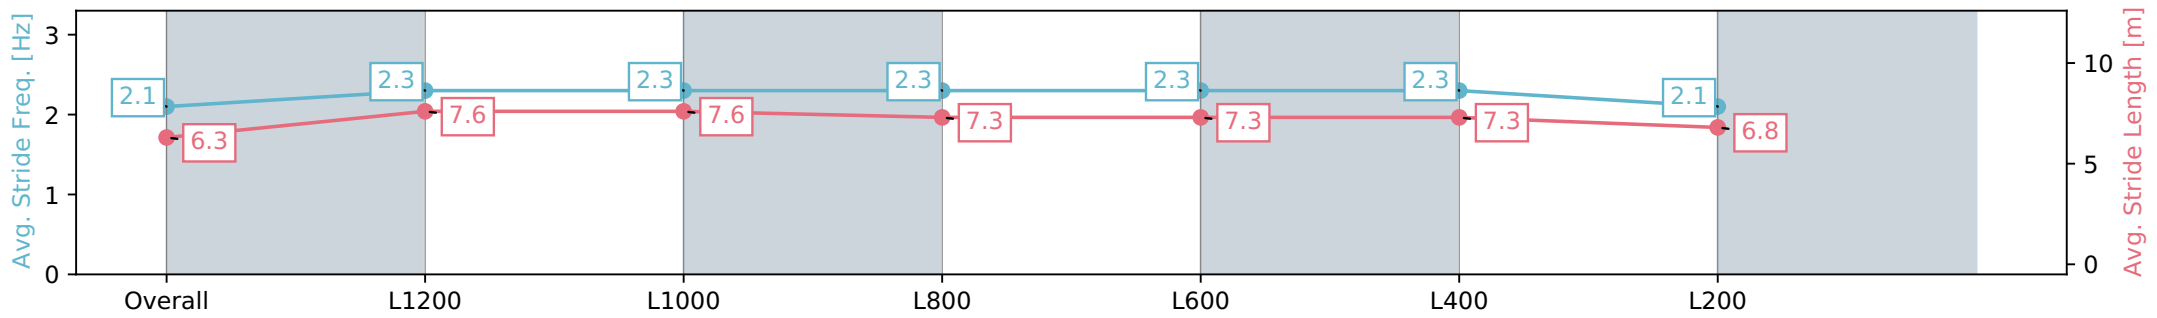

Section	Overall	L1200	L1000	L800	L600	L400	L200
Section Times	1:27.81 [10] (0:14.84)	1:12.97 [7] (0:11.44)	1:01.53 [6] (0:11.74)	0:49.79 [6] (0:12.05)	0:37.74 [6] (0:12.02)	0:25.72 [6] (0:12.11)	0:13.61 [7] (0:13.61)
Average Speed [km/h]	48.6	63.0	62.4	61.1	61.2	59.4	52.8
Top Speed [km/h]	61.8	64.0	62.6	62.4	61.7	61.5	57.1
Avg. Dist. to Rail [m]	8.5	4.5	3.0	4.0	6.2	12.9	12.2
Avg. Stride Freq. [Hz]	2.1	2.3	2.3	2.3	2.3	2.3	2.1
Avg. Stride Length [m]	6.3	7.6	7.6	7.3	7.3	7.3	6.8