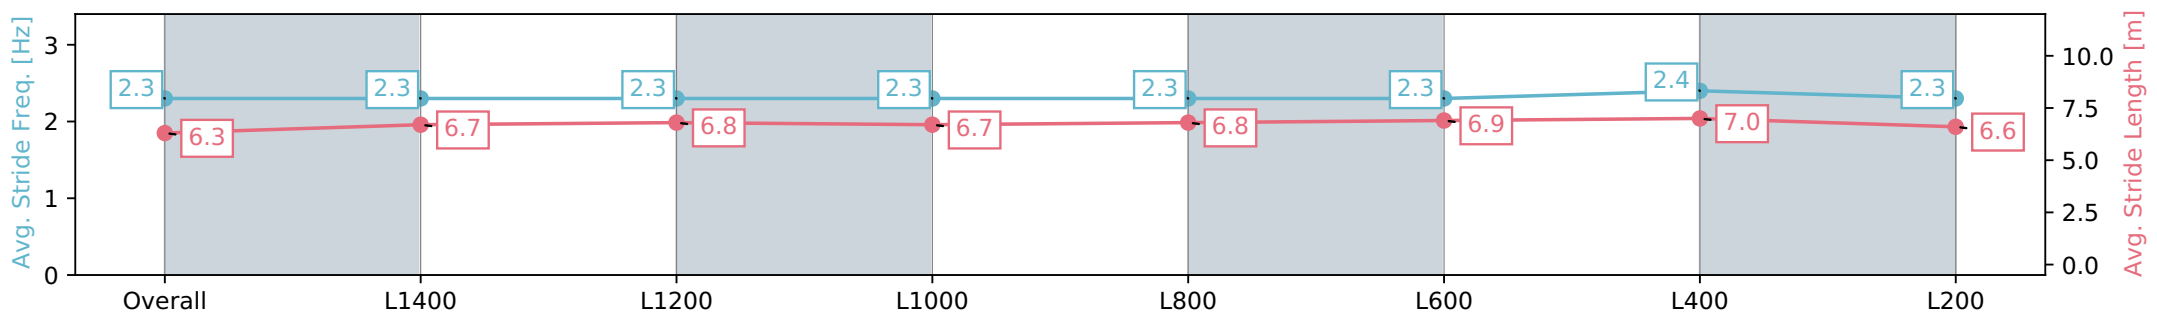

Horse/Jockey Name	TAKE THE CROWN/Michael McNab
Finish Rank	6
Fastest Section Time (Section)	0:12.01 (L400)
Top Speed [km/h] (Section)	61.7 (L600)
Race State	Finished

Pukekohe Park - Professional
Race 3: STAPHANOS AT NOVARA PARK CHAMPAGNE
STAKES - 1600m
25 May 2024 - 12:27PM
Track Rating: Heavy 10, Weather: Raining, Rail Position: True

Section	Overall	L1400	L1200	L1000	L800	L600	L400	L200
Section Times	1:45.15 [6] (0:14.57)	1:30.57 [4] (0:13.09)	1:17.48 [5] (0:13.15)	1:04.33 [5] (0:13.31)	0:51.02 [6] (0:13.03)	0:37.99 [6] (0:12.57)	0:25.41 [7] (0:12.01)	0:13.40 [8] (0:13.40)
Average Speed [km/h]	49.5	54.8	54.7	54.6	55.4	57.8	59.9	53.8
Top Speed [km/h]	57.8	56.9	55.3	55.6	56.4	60.3	61.7	58.3
Avg. Dist. to Rail [m]	4.3	2.2	1.8	1.2	0.7	2.7	6.4	7.4
Avg. Stride Freq. [Hz]	2.3	2.3	2.3	2.3	2.3	2.3	2.4	2.3
Avg. Stride Length [m]	6.3	6.7	6.8	6.7	6.8	6.9	7.0	6.6

Report Created: Sat 25 May 2024 10:54:43 GMT+10 (Note: Timing is based on positional data)

- [ ] Ranking at each section and finish
- -:-:- No data available at this section
- NA No data available