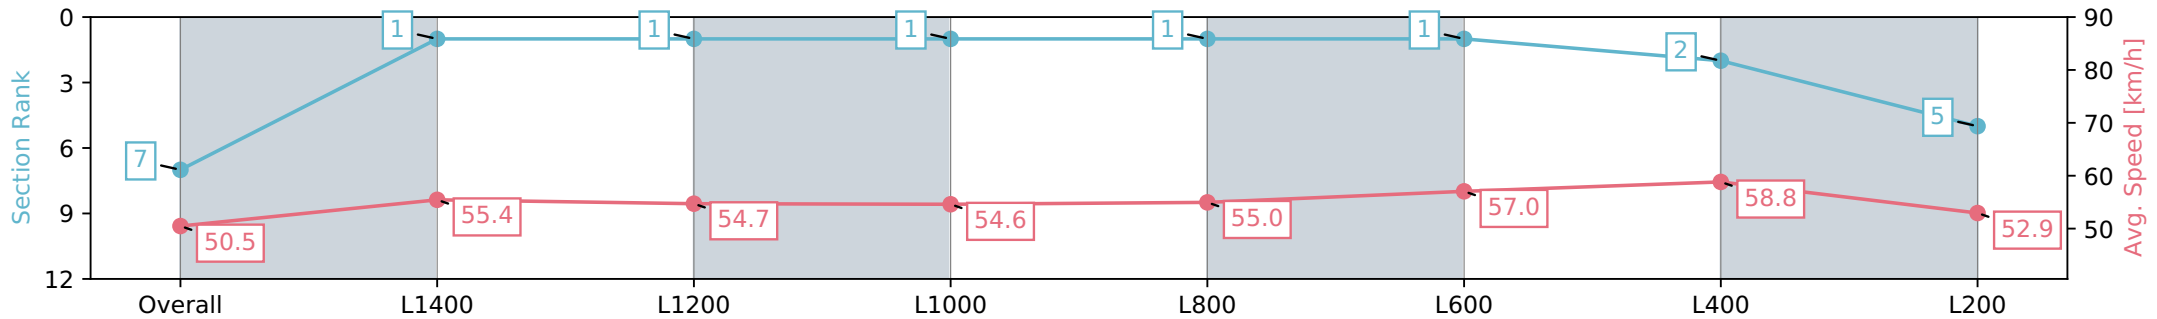

Horse/Jockey Name	LADY LIZZO/Niranjan Parmar
Finish Rank	7
Fastest Section Time (Section)	0:12.27 (L400)
Top Speed [km/h] (Section)	60.6 (L600)
Race State	Finished

AUCKLAND
THOROUGHBRED
SINCE RACING 1841

Pukekohe Park - Professional
Race 3: STAPHANOS AT NOVARA PARK CHAMPAGNE
STAKES - 1600m
25 May 2024 - 12:27PM
Track Rating: Heavy 10, Weather: Raining, Rail Position: True

PUKEKOHE
PARK

Section	Overall	L1400	L1200	L1000	L800	L600	L400	L200
Section Times	1:45.27 [7] (0:14.23)	1:31.04 [1] (0:12.98)	1:18.06 [1] (0:13.19)	1:04.87 [1] (0:13.20)	0:51.67 [1] (0:13.12)	0:38.55 [1] (0:12.70)	0:25.85 [2] (0:12.27)	0:13.58 [5] (0:13.57)
Average Speed [km/h]	50.5	55.4	54.7	54.6	55.0	57.0	58.8	52.9
Top Speed [km/h]	59.0	57.0	55.2	55.1	55.7	59.9	60.6	56.5
Avg. Dist. to Rail [m]	3.4	0.5	0.2	0.2	0.4	2.8	4.9	4.1
Avg. Stride Freq. [Hz]	2.4	2.3	2.2	2.3	2.3	2.3	2.4	2.3
Avg. Stride Length [m]	6.3	6.8	6.8	6.7	6.8	6.9	6.9	6.4

Report Created: Sat 25 May 2024 10:54:46 GMT+10 (Note: Timing is based on positional data)

- [ ] Ranking at each section and finish
- -:-:- No data available at this section
- NA No data available