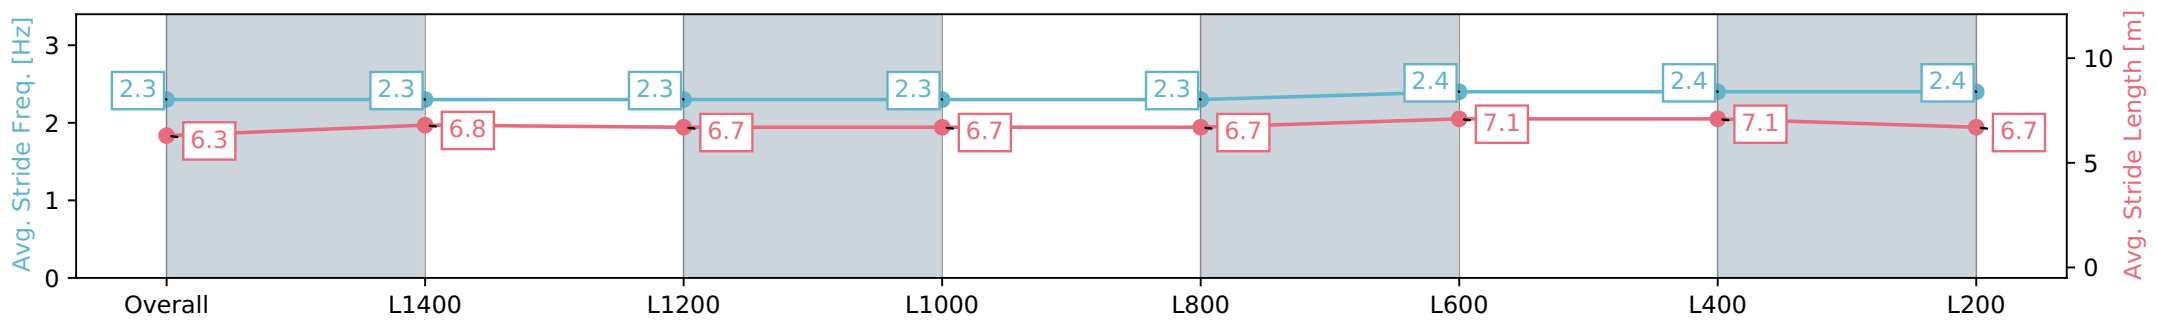

Pukekohe Park - Professional
 Race 3: STAPHANOS AT NOVARA PARK CHAMPAGNE
 STAKES - 1600m
 25 May 2024 - 12:27PM
 Track Rating: Heavy 10, Weather: Raining, Rail Position: True

Section	Overall	L1400	L1200	L1000	L800	L600	L400	L200
Section Times	1:43.47 [2] (0:14.63)	1:28.84 [5] (0:12.97)	1:15.87 [3] (0:13.02)	1:02.85 [3] (0:13.31)	0:49.54 [4] (0:13.20)	0:36.34 [5] (0:12.28)	0:24.06 [1] (0:11.68)	0:12.38 [1] (0:12.38)
Average Speed [km/h]	49.2	55.5	55.4	55.5	55.9	59.7	61.7	58.1
Top Speed [km/h]	58.1	57.0	56.6	56.6	57.0	62.7	62.9	59.2
Avg. Dist. to Rail [m]	6.9	4.0	3.9	4.3	4.6	5.7	9.0	8.5
Avg. Stride Freq. [Hz]	2.3	2.3	2.3	2.3	2.3	2.4	2.4	2.4
Avg. Stride Length [m]	6.3	6.8	6.7	6.7	6.7	7.1	7.1	6.7