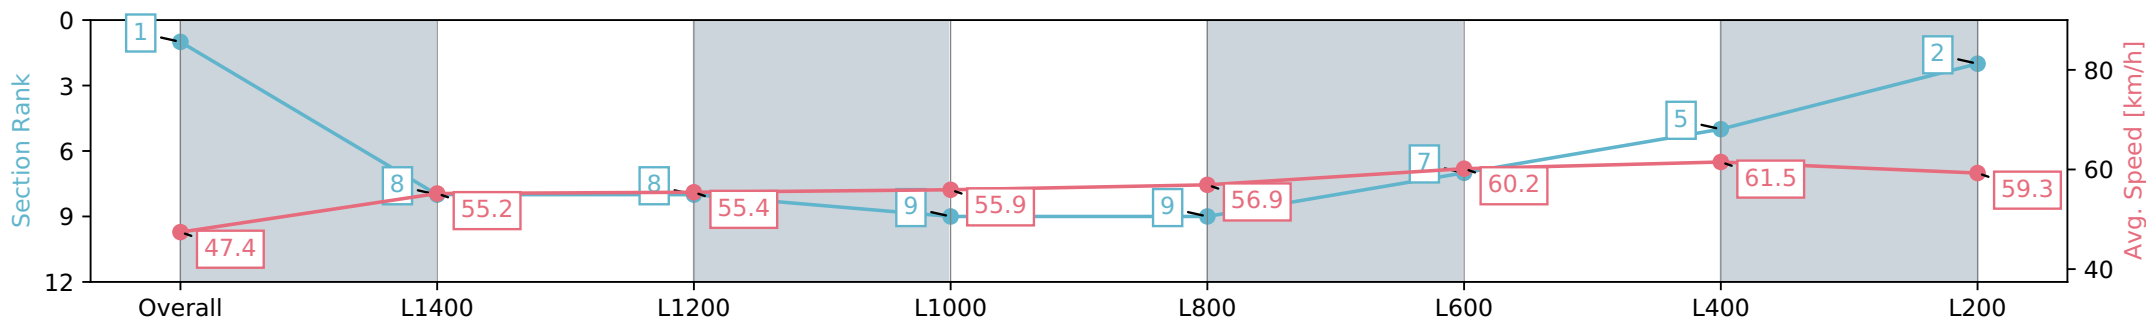

Horse/Jockey Name	SOUTHERN WARRIOR/James Doyle
Finish Rank	1
Fastest Section Time (Section)	0:11.71 (L400)
Top Speed [km/h] (Section)	63.6 (L600)
Race State	Finished

AUCKLAND
THOROUGHBRED
SINCE RACING 1841

Pukekohe Park - Professional
Race 3: STAPHANOS AT NOVARA PARK CHAMPAGNE
STAKES - 1600m
25 May 2024 - 12:27PM
Track Rating: Heavy 10, Weather: Raining, Rail Position: True

PUKEKOHE
PARK

Section	Overall	L1400	L1200	L1000	L800	L600	L400	L200
Section Times	1:43.42 [1] (0:15.22)	1:28.20 [8] (0:13.03)	1:15.17 [8] (0:12.99)	1:02.18 [9] (0:13.06)	0:49.12 [9]	0:36.13 [7] (0:12.28)	0:23.84 [5] (0:11.71)	0:12.13 [2] (0:12.13)
Average Speed [km/h]	47.4	55.2	55.4	55.9	56.9	60.2	61.5	59.3
Top Speed [km/h]	57.5	57.8	57.2	57.1	57.5	62.9	63.6	60.7
Avg. Dist. to Rail [m]	5.8	1.8	1.6	2.5	4.3	7.5	10.1	12.1
Avg. Stride Freq. [Hz]	2.2	2.2	2.2	2.2	2.2	2.3	2.3	2.3
Avg. Stride Length [m]	6.3	7.0	7.1	7.1	7.1	7.3	7.3	7.0

Report Created: Sat 25 May 2024 10:54:26 GMT+10 (Note: Timing is based on positional data)

- [ ] Ranking at each section and finish
- -:-:- No data available at this section
- NA No data available