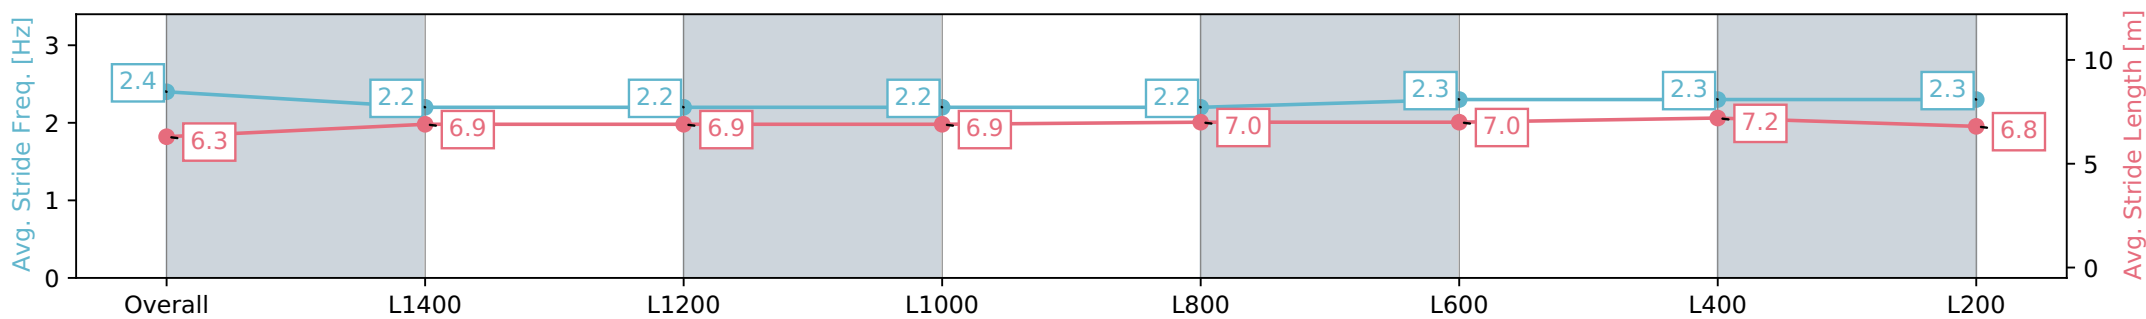

Horse/Jockey Name	INTERPLANETARY/Vincent Colgan
Finish Rank	4
Fastest Section Time (Section)	0:12.01 (L400)
Top Speed [km/h] (Section)	62.4 (L600)
Race State	Finished

AUCKLAND
THOROUGHBRED
SINCE RACING 1854

Pukekohe Park - Professional
Race 3: STAPHANOS AT NOVARA PARK CHAMPAGNE
STAKES - 1600m
25 May 2024 - 12:27PM
Track Rating: Heavy 10, Weather: Raining, Rail Position: True

PUKEKOHE
PARK

Section	Overall	L1400	L1200	L1000	L800	L600	L400	L200
Section Times	1:44.44 [4] (0:14.32)	1:30.12 [2] (0:13.06)	1:17.06 [2] (0:13.13)	1:03.93 [2] (0:13.22)	0:50.71 [2] (0:13.19)	0:37.52 [2] (0:12.56)	0:24.96 [4] (0:12.01)	0:12.95 [3] (0:12.95)
Average Speed [km/h]	50.2	55.2	54.8	54.9	55.5	58.1	60.1	55.6
Top Speed [km/h]	58.5	58.1	56.9	55.5	55.7	61.8	62.4	57.5
Avg. Dist. to Rail [m]	4.9	1.3	1.2	1.4	2.3	4.5	7.2	7.7
Avg. Stride Freq. [Hz]	2.4	2.2	2.2	2.2	2.2	2.3	2.3	2.3
Avg. Stride Length [m]	6.3	6.9	6.9	6.9	7.0	7.0	7.2	6.8

Report Created: Sat 25 May 2024 10:54:36 GMT+10 (Note: Timing is based on positional data)

- [ ] Ranking at each section and finish
- -:-:- No data available at this section
- NA No data available