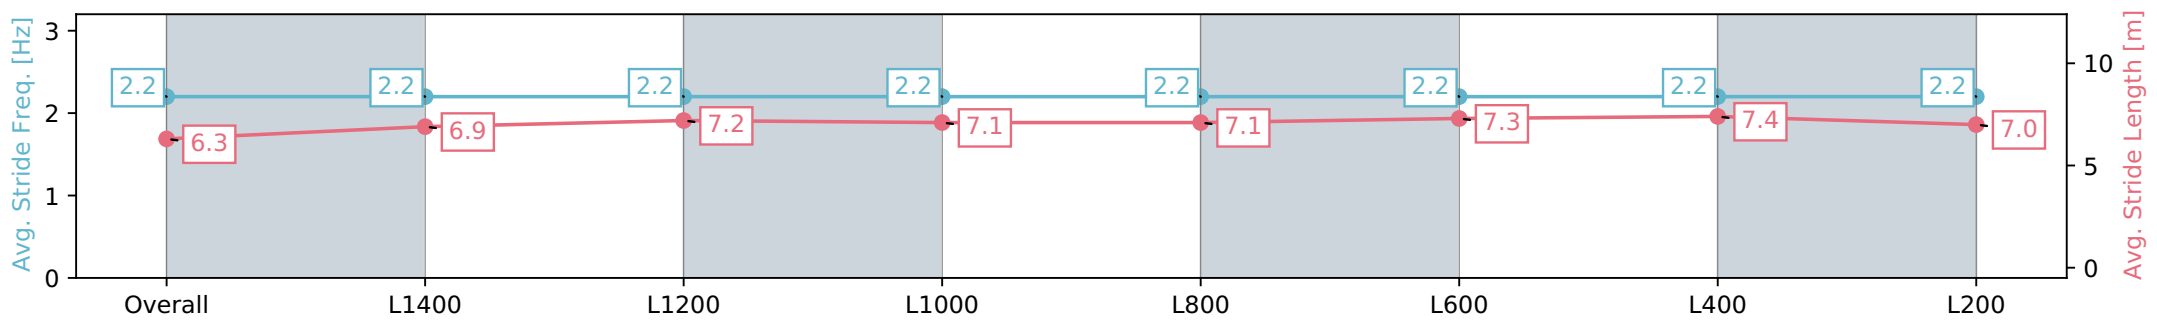

Horse/Jockey Name	GREAT ADVENTURE/Bailey Rogerson
Finish Rank	5
Fastest Section Time (Section)	0:12.08 (L400)
Top Speed [km/h] (Section)	61.3 (L600)
Race State	Finished

Pukekohe Park - Professional
Race 3: STAPHANOS AT NOVARA PARK CHAMPAGNE
STAKES - 1600m
25 May 2024 - 12:27PM
Track Rating: Heavy 10, Weather: Raining, Rail Position: True

Section	Overall	L1400	L1200	L1000	L800	L600	L400	L200
Section Times	1:44.84 [5] (0:15.23)	1:29.61 [9] (0:13.05)	1:16.56 [9] (0:12.76)	1:03.80 [6] (0:13.02)	0:50.78 [5] (0:13.02)	0:37.76 [4] (0:12.54)	0:25.22 [6] (0:12.08)	0:13.14 [6] (0:13.14)
Average Speed [km/h]	47.4	55.2	56.4	55.8	56.1	58.5	59.7	54.8
Top Speed [km/h]	55.8	58.3	57.0	56.8	56.8	60.6	61.3	56.9
Avg. Dist. to Rail [m]	7.3	2.7	2.5	1.9	2.6	5.0	6.3	6.7
Avg. Stride Freq. [Hz]	2.2	2.2	2.2	2.2	2.2	2.2	2.2	2.2
Avg. Stride Length [m]	6.3	6.9	7.2	7.1	7.1	7.3	7.4	7.0

Report Created: Sat 25 May 2024 10:54:39 GMT+10 (Note: Timing is based on positional data)

- [ ] Ranking at each section and finish
- -:-:- No data available at this section
- NA No data available