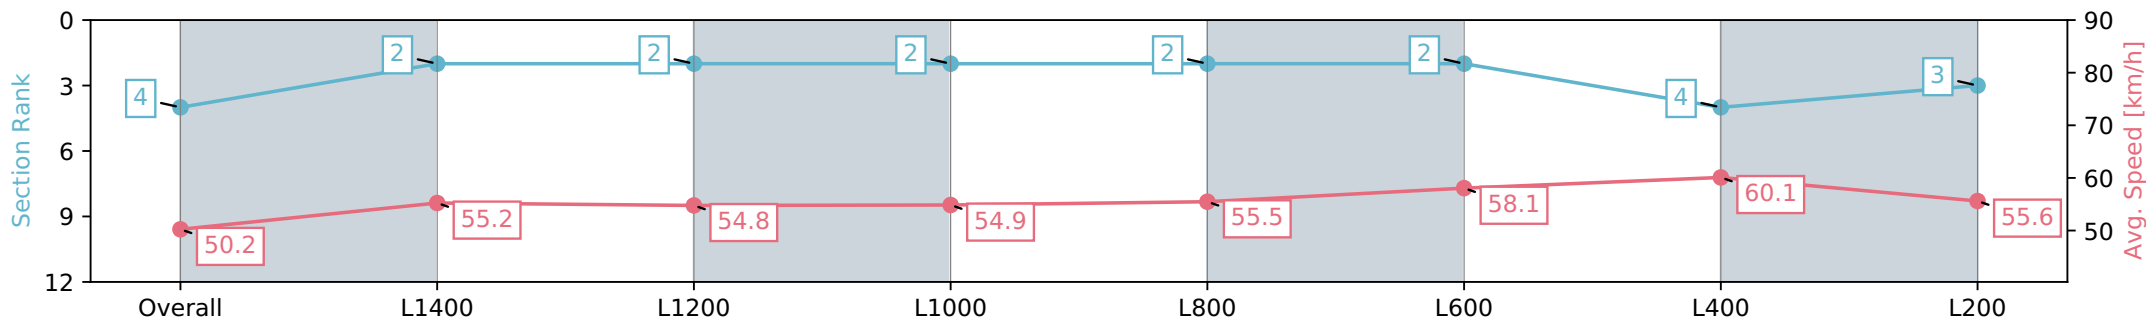

Horse/Jockey Name	INTERPLANETARY/Vincent Colgan
Finish Rank	4
Fastest Section Time (Section)	0:12.01 (L400)
Top Speed [km/h] (Section)	62.4 (L600)
Race State	Finished

AUCKLAND
THOROUGHBRED
SINCE RACING 1854

Pukekohe Park - Professional
Race 3: STAPHANOS AT NOVARA PARK CHAMPAGNE
STAKES - 1600m
25 May 2024 - 12:27PM
Track Rating: Heavy 10, Weather: Raining, Rail Position: True

PUKEKOHE
PARK

Section	Overall	L1400	L1200	L1000	L800	L600	L400	L200
Section Times	1:44.44 [4] (0:14.32)	1:30.12 [2] (0:13.06)	1:17.06 [2] (0:13.13)	1:03.93 [2] (0:13.22)	0:50.71 [2] (0:13.19)	0:37.52 [2] (0:12.56)	0:24.96 [4] (0:12.01)	0:12.95 [3] (0:12.95)
Average Speed [km/h]	50.2	55.2	54.8	54.9	55.5	58.1	60.1	55.6
Top Speed [km/h]	58.5	58.1	56.9	55.5	55.7	61.8	62.4	57.5
Avg. Dist. to Rail [m]	4.9	1.3	1.2	1.4	2.3	4.5	7.2	7.7
Avg. Stride Freq. [Hz]	2.4	2.2	2.2	2.2	2.2	2.3	2.3	2.3
Avg. Stride Length [m]	6.3	6.9	6.9	6.9	7.0	7.0	7.2	6.8

Report Created: Sat 25 May 2024 10:54:36 GMT+10 (Note: Timing is based on positional data)

- [ ] Ranking at each section and finish
- -:-:- No data available at this section
- NA No data available