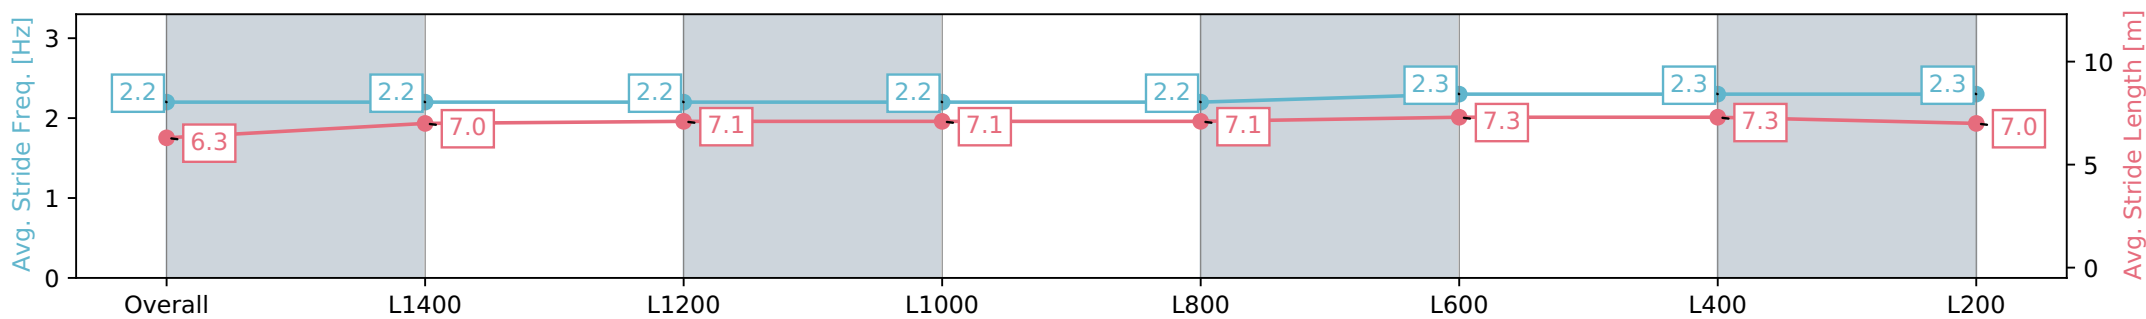

Horse/Jockey Name	SOUTHERN WARRIOR/James Doyle
Finish Rank	1
Fastest Section Time (Section)	0:11.71 (L400)
Top Speed [km/h] (Section)	63.6 (L600)
Race State	Finished

AUCKLAND
THOROUGHBRED
SINCE RACING 1841

Pukekohe Park - Professional
Race 3: STAPHANOS AT NOVARA PARK CHAMPAGNE
STAKES - 1600m
25 May 2024 - 12:27PM
Track Rating: Heavy 10, Weather: Raining, Rail Position: True

PUKEKOHE
PARK

Section	Overall	L1400	L1200	L1000	L800	L600	L400	L200
Section Times	1:43.42 [1] (0:15.22)	1:28.20 [8] (0:13.03)	1:15.17 [8] (0:12.99)	1:02.18 [9] (0:13.06)	0:49.12 [9]	0:36.13 [7] (0:12.28)	0:23.84 [5] (0:11.71)	0:12.13 [2] (0:12.13)
Average Speed [km/h]	47.4	55.2	55.4	55.9	56.9	60.2	61.5	59.3
Top Speed [km/h]	57.5	57.8	57.2	57.1	57.5	62.9	63.6	60.7
Avg. Dist. to Rail [m]	5.8	1.8	1.6	2.5	4.3	7.5	10.1	12.1
Avg. Stride Freq. [Hz]	2.2	2.2	2.2	2.2	2.2	2.3	2.3	2.3
Avg. Stride Length [m]	6.3	7.0	7.1	7.1	7.1	7.3	7.3	7.0

Report Created: Sat 25 May 2024 10:54:26 GMT+10 (Note: Timing is based on positional data)

- [ ] Ranking at each section and finish
- -:-:- No data available at this section
- NA No data available