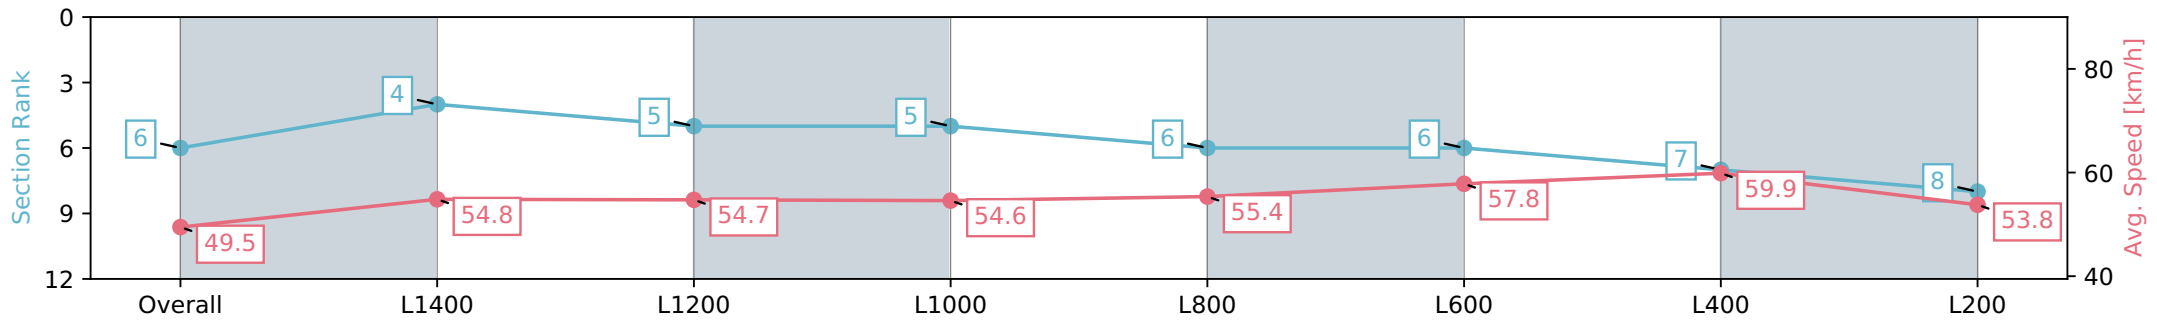

Horse/Jockey Name	TAKE THE CROWN/Michael McNab
Finish Rank	6
Fastest Section Time (Section)	0:12.01 (L400)
Top Speed [km/h] (Section)	61.7 (L600)
Race State	Finished

Pukekohe Park - Professional
Race 3: STAPHANOS AT NOVARA PARK CHAMPAGNE
STAKES - 1600m
25 May 2024 - 12:27PM
Track Rating: Heavy 10, Weather: Raining, Rail Position: True

Section	Overall	L1400	L1200	L1000	L800	L600	L400	L200
Section Times	1:45.15 [6] (0:14.57)	1:30.57 [4] (0:13.09)	1:17.48 [5] (0:13.15)	1:04.33 [5] (0:13.31)	0:51.02 [6] (0:13.03)	0:37.99 [6] (0:12.57)	0:25.41 [7] (0:12.01)	0:13.40 [8] (0:13.40)
Average Speed [km/h]	49.5	54.8	54.7	54.6	55.4	57.8	59.9	53.8
Top Speed [km/h]	57.8	56.9	55.3	55.6	56.4	60.3	61.7	58.3
Avg. Dist. to Rail [m]	4.3	2.2	1.8	1.2	0.7	2.7	6.4	7.4
Avg. Stride Freq. [Hz]	2.3	2.3	2.3	2.3	2.3	2.3	2.4	2.3
Avg. Stride Length [m]	6.3	6.7	6.8	6.7	6.8	6.9	7.0	6.6

Report Created: Sat 25 May 2024 10:54:43 GMT+10 (Note: Timing is based on positional data)

- [ ] Ranking at each section and finish
- -:-:- No data available at this section
- NA No data available