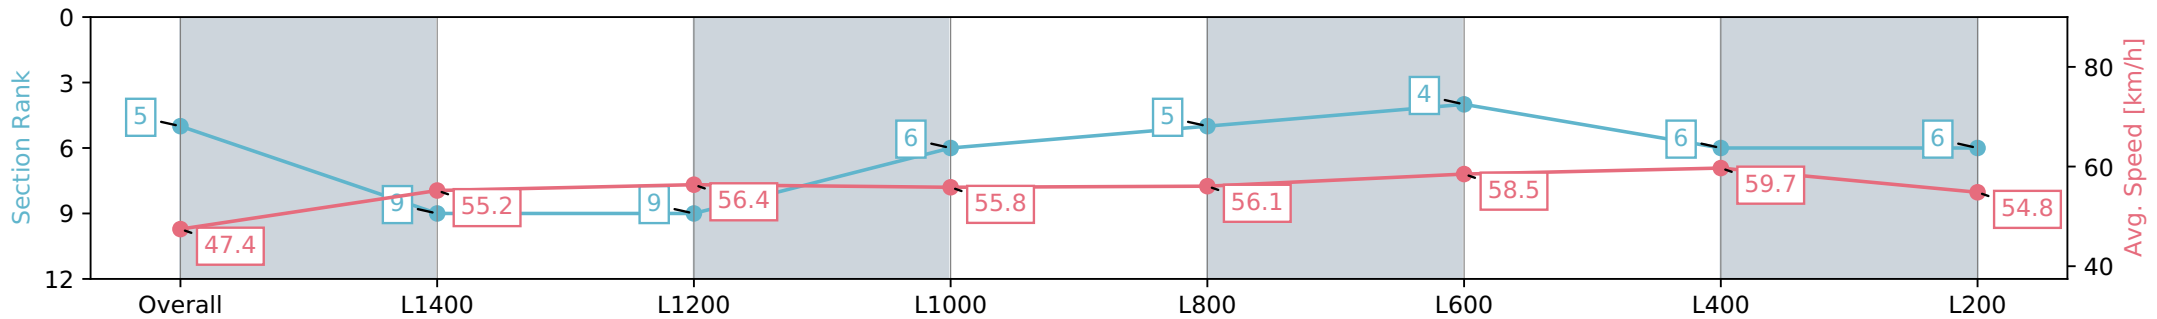

Horse/Jockey Name	GREAT ADVENTURE/Bailey Rogerson
Finish Rank	5
Fastest Section Time (Section)	0:12.08 (L400)
Top Speed [km/h] (Section)	61.3 (L600)
Race State	Finished

Pukekohe Park - Professional
Race 3: STAPHANOS AT NOVARA PARK CHAMPAGNE
STAKES - 1600m
25 May 2024 - 12:27PM
Track Rating: Heavy 10, Weather: Raining, Rail Position: True

Section	Overall	L1400	L1200	L1000	L800	L600	L400	L200
Section Times	1:44.84 [5] (0:15.23)	1:29.61 [9] (0:13.05)	1:16.56 [9] (0:12.76)	1:03.80 [6] (0:13.02)	0:50.78 [5] (0:13.02)	0:37.76 [4] (0:12.54)	0:25.22 [6] (0:12.08)	0:13.14 [6] (0:13.14)
Average Speed [km/h]	47.4	55.2	56.4	55.8	56.1	58.5	59.7	54.8
Top Speed [km/h]	55.8	58.3	57.0	56.8	56.8	60.6	61.3	56.9
Avg. Dist. to Rail [m]	7.3	2.7	2.5	1.9	2.6	5.0	6.3	6.7
Avg. Stride Freq. [Hz]	2.2	2.2	2.2	2.2	2.2	2.2	2.2	2.2
Avg. Stride Length [m]	6.3	6.9	7.2	7.1	7.1	7.3	7.4	7.0

Report Created: Sat 25 May 2024 10:54:39 GMT+10 (Note: Timing is based on positional data)

- [ ] Ranking at each section and finish
- -:-:- No data available at this section
- NA No data available