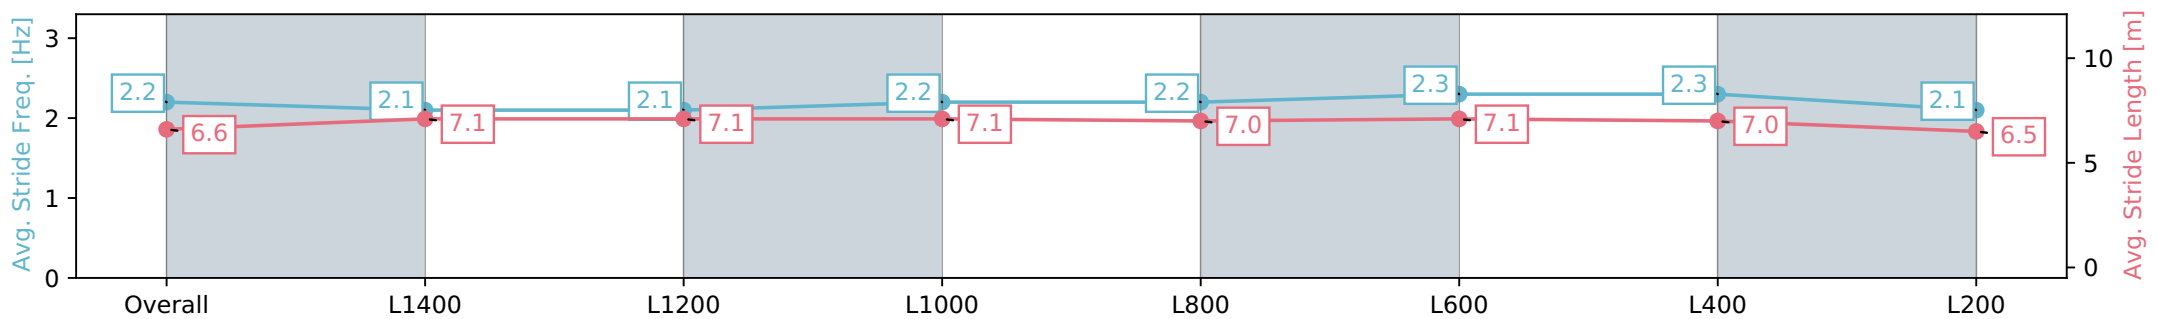

Horse/Jockey Name	NAKED SPIRIT/Warren Kennedy
Finish Rank	9
Fastest Section Time (Section)	0:12.31 (L400)
Top Speed [km/h] (Section)	60.7 (L800)
Race State	Finished

AUCKLAND
THOROUGHBRED
SINCE RACING 1864

Pukekohe Park - Professional
Race 3: STAPHANOS AT NOVARA PARK CHAMPAGNE
STAKES - 1600m
25 May 2024 - 12:27PM
Track Rating: Heavy 10, Weather: Raining, Rail Position: True

PUKEKOHE
PARK

Section	Overall	L1400	L1200	L1000	L800	L600	L400	L200
Section Times	1:46.03 [9] (0:14.52)	1:31.51 [3] (0:13.12)	1:18.39 [4] (0:13.11)	1:05.28 [4] (0:13.16)	0:52.12 [3] (0:13.17)	0:38.95 [3] (0:12.36)	0:26.59 [3] (0:12.31)	0:14.28 [7] (0:14.28)
Average Speed [km/h]	49.5	54.9	55.0	54.7	55.0	58.4	58.7	50.3
Top Speed [km/h]	58.2	57.5	56.0	55.6	56.5	60.7	60.7	55.5
Avg. Dist. to Rail [m]	2.1	0.4	0.2	0.5	0.9	2.2	5.0	5.0
Avg. Stride Freq. [Hz]	2.2	2.1	2.1	2.2	2.2	2.3	2.3	2.1
Avg. Stride Length [m]	6.6	7.1	7.1	7.1	7.0	7.1	7.0	6.5

Report Created: Sat 25 May 2024 10:54:53 GMT+10 (Note: Timing is based on positional data)

- [ ] Ranking at each section and finish
- -:-:- No data available at this section
- NA No data available