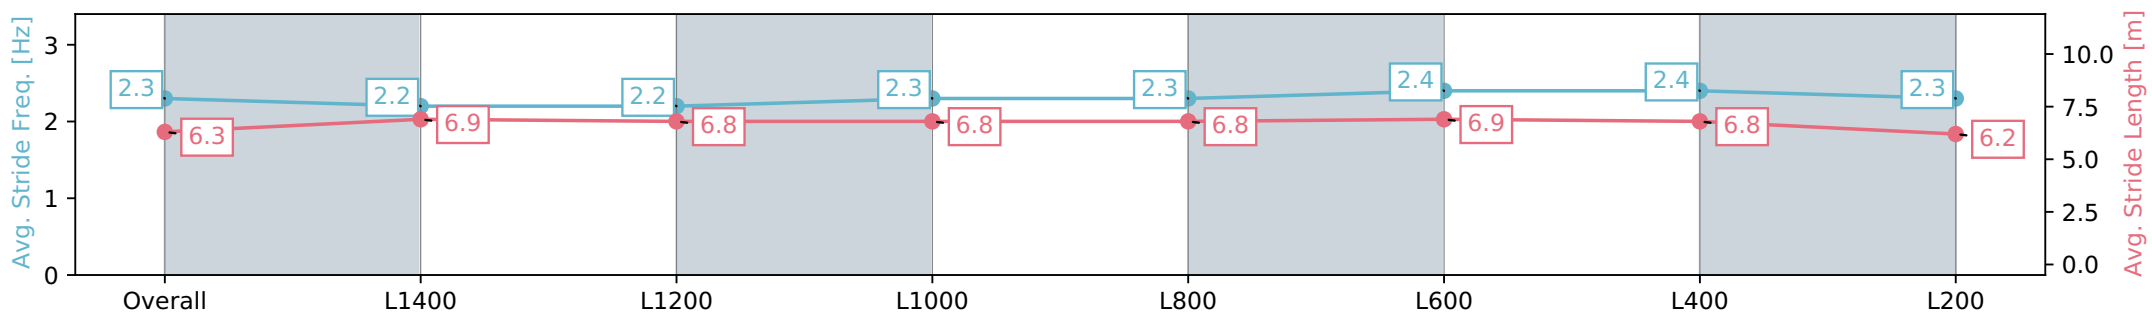

Horse/Jockey Name	STAR SHADOW/Wiremu Pinn
Finish Rank	8
Fastest Section Time (Section)	0:12.11 (L400)
Top Speed [km/h] (Section)	62.9 (L600)
Race State	Finished

AUCKLAND
THOROUGHBRED
SINCE RACING 1854

Pukekohe Park - Professional
Race 3: STAPHANOS AT NOVARA PARK CHAMPAGNE
STAKES - 1600m
25 May 2024 - 12:27PM
Track Rating: Heavy 10, Weather: Raining, Rail Position: True

PUKEKOHE
PARK

Section	Overall	L1400	L1200	L1000	L800	L600	L400	L200
Section Times	1:45.87 [8] (0:14.78)	1:31.09 [6] (0:13.13)	1:17.96 [6] (0:13.17)	1:04.79 [7] (0:13.13)	0:51.66 [7] (0:13.14)	0:38.52 [8] (0:12.40)	0:26.12 [9] (0:12.11)	0:14.01 [9] (0:14.01)
Average Speed [km/h]	48.6	54.9	54.7	54.9	55.2	58.6	59.4	51.4
Top Speed [km/h]	57.8	57.8	55.5	55.6	55.9	62.3	62.9	56.5
Avg. Dist. to Rail [m]	3.0	0.9	0.2	0.5	1.4	1.6	2.0	1.9
Avg. Stride Freq. [Hz]	2.3	2.2	2.2	2.3	2.3	2.4	2.4	2.3
Avg. Stride Length [m]	6.3	6.9	6.8	6.8	6.8	6.9	6.8	6.2

Report Created: Sat 25 May 2024 10:54:50 GMT+10 (Note: Timing is based on positional data)

Page 10/11

- [ ] Ranking at each section and finish
- -:-:- No data available at this section
- NA No data available