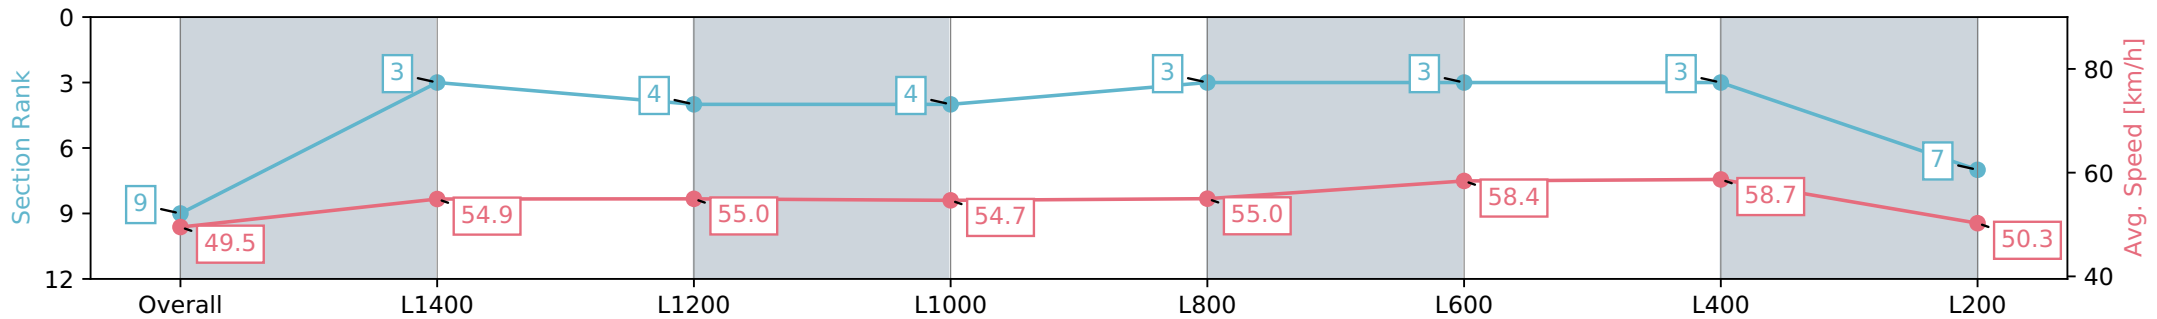

Horse/Jockey Name	NAKED SPIRIT/Warren Kennedy
Finish Rank	9
Fastest Section Time (Section)	0:12.31 (L400)
Top Speed [km/h] (Section)	60.7 (L800)
Race State	Finished

AUCKLAND
THOROUGHBRED
SINCE RACING 1864

Pukekohe Park - Professional
Race 3: STAPHANOS AT NOVARA PARK CHAMPAGNE
STAKES - 1600m
25 May 2024 - 12:27PM
Track Rating: Heavy 10, Weather: Raining, Rail Position: True

PUKEKOHE
PARK

Section	Overall	L1400	L1200	L1000	L800	L600	L400	L200
Section Times	1:46.03 [9] (0:14.52)	1:31.51 [3] (0:13.12)	1:18.39 [4] (0:13.11)	1:05.28 [4] (0:13.16)	0:52.12 [3] (0:13.17)	0:38.95 [3] (0:12.36)	0:26.59 [3] (0:12.31)	0:14.28 [7] (0:14.28)
Average Speed [km/h]	49.5	54.9	55.0	54.7	55.0	58.4	58.7	50.3
Top Speed [km/h]	58.2	57.5	56.0	55.6	56.5	60.7	60.7	55.5
Avg. Dist. to Rail [m]	2.1	0.4	0.2	0.5	0.9	2.2	5.0	5.0
Avg. Stride Freq. [Hz]	2.2	2.1	2.1	2.2	2.2	2.3	2.3	2.1
Avg. Stride Length [m]	6.6	7.1	7.1	7.1	7.0	7.1	7.0	6.5

Report Created: Sat 25 May 2024 10:54:53 GMT+10 (Note: Timing is based on positional data)

- [ ] Ranking at each section and finish
- -:-:- No data available at this section
- NA No data available