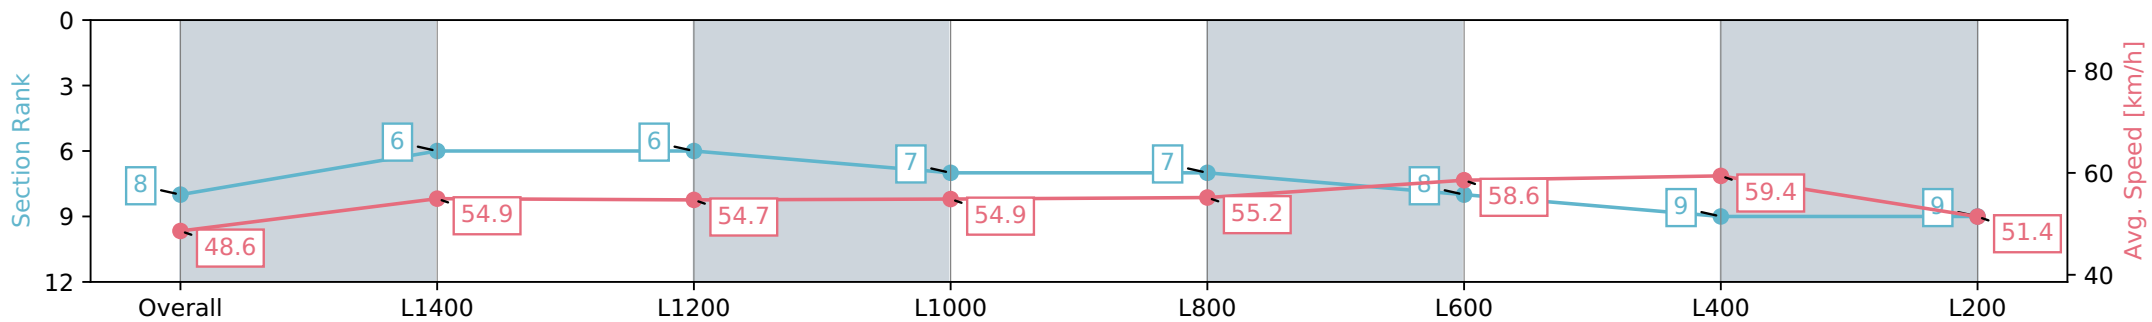

Horse/Jockey Name	STAR SHADOW/Wiremu Pinn
Finish Rank	8
Fastest Section Time (Section)	0:12.11 (L400)
Top Speed [km/h] (Section)	62.9 (L600)
Race State	Finished

AUCKLAND
THOROUGHBRED
SINCE RACING 1854

Pukekohe Park - Professional
Race 3: STAPHANOS AT NOVARA PARK CHAMPAGNE
STAKES - 1600m
25 May 2024 - 12:27PM
Track Rating: Heavy 10, Weather: Raining, Rail Position: True

PUKEKOHE
PARK

Section	Overall	L1400	L1200	L1000	L800	L600	L400	L200
Section Times	1:45.87 [8] (0:14.78)	1:31.09 [6] (0:13.13)	1:17.96 [6] (0:13.17)	1:04.79 [7] (0:13.13)	0:51.66 [7] (0:13.14)	0:38.52 [8] (0:12.40)	0:26.12 [9] (0:12.11)	0:14.01 [9] (0:14.01)
Average Speed [km/h]	48.6	54.9	54.7	54.9	55.2	58.6	59.4	51.4
Top Speed [km/h]	57.8	57.8	55.5	55.6	55.9	62.3	62.9	56.5
Avg. Dist. to Rail [m]	3.0	0.9	0.2	0.5	1.4	1.6	2.0	1.9
Avg. Stride Freq. [Hz]	2.3	2.2	2.2	2.3	2.3	2.4	2.4	2.3
Avg. Stride Length [m]	6.3	6.9	6.8	6.8	6.8	6.9	6.8	6.2

Report Created: Sat 25 May 2024 10:54:50 GMT+10 (Note: Timing is based on positional data)

Page 10/11

- [ ] Ranking at each section and finish
- -:-:- No data available at this section
- NA No data available