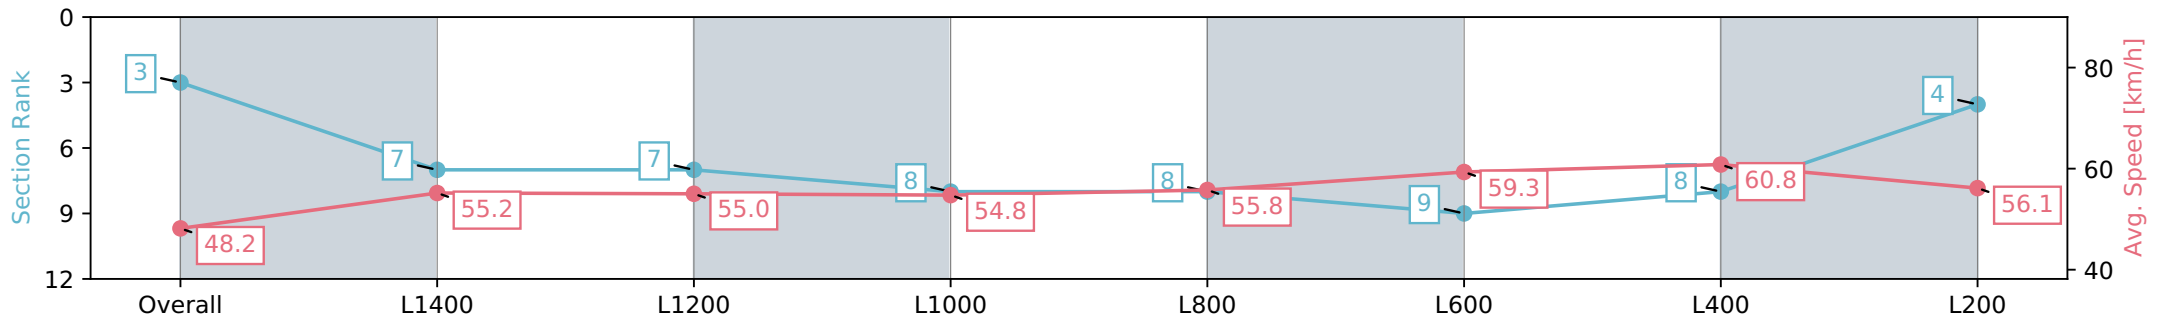

Horse/Jockey Name	MAGNA MEMORY/Samantha Spratt
Finish Rank	3
Fastest Section Time (Section)	0:11.84 (L400)
Top Speed [km/h] (Section)	62.6 (L600)
Race State	Finished

AUCKLAND
THOROUGHBRED
SINCE RACING 1874

Pukekohe Park - Professional
Race 3: STAPHANOS AT NOVARA PARK CHAMPAGNE
STAKES - 1600m
25 May 2024 - 12:27PM
Track Rating: Heavy 10, Weather: Raining, Rail Position: True

PUKEKOHE
PARK

Section	Overall	L1400	L1200	L1000	L800	L600	L400	L200
Section Times	1:44.43 [3] (0:14.93)	1:29.50 [7] (0:13.05)	1:16.45 [7] (0:13.12)	1:03.33 [8] (0:13.17)	0:50.16 [8] (0:13.12)	0:37.04 [9] (0:12.36)	0:24.68 [8] (0:11.84)	0:12.84 [4] (0:12.84)
Average Speed [km/h]	48.2	55.2	55.0	54.8	55.8	59.3	60.8	56.1
Top Speed [km/h]	58.4	58.3	55.6	56.2	56.9	62.2	62.6	58.2
Avg. Dist. to Rail [m]	4.0	1.5	0.8	0.5	2.9	5.2	7.6	7.6
Avg. Stride Freq. [Hz]	2.2	2.2	2.1	2.1	2.1	2.2	2.2	2.1
Avg. Stride Length [m]	6.6	7.0	7.1	7.3	7.3	7.5	7.6	7.2

Report Created: Sat 25 May 2024 10:54:32 GMT+10 (Note: Timing is based on positional data)

- [ ] Ranking at each section and finish
- -:-:- No data available at this section
- NA No data available