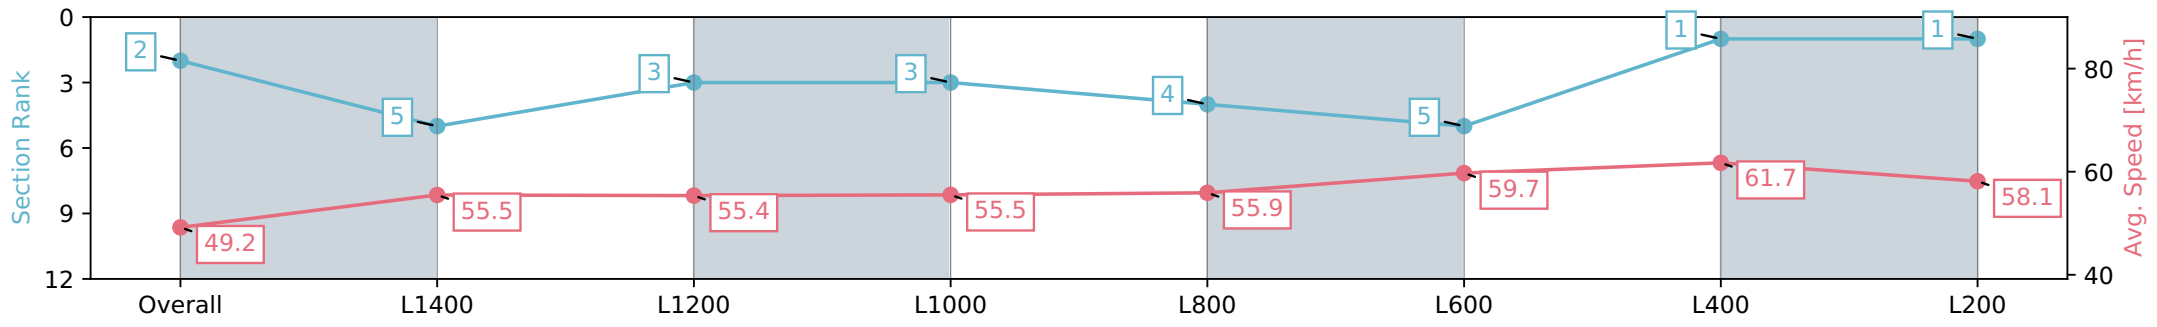

Pukekohe Park - Professional
 Race 3: STAPHANOS AT NOVARA PARK CHAMPAGNE
 STAKES - 1600m
 25 May 2024 - 12:27PM
 Track Rating: Heavy 10, Weather: Raining, Rail Position: True

Section	Overall	L1400	L1200	L1000	L800	L600	L400	L200
Section Times	1:43.47 [2] (0:14.63)	1:28.84 [5] (0:12.97)	1:15.87 [3] (0:13.02)	1:02.85 [3] (0:13.31)	0:49.54 [4] (0:13.20)	0:36.34 [5] (0:12.28)	0:24.06 [1] (0:11.68)	0:12.38 [1] (0:12.38)
Average Speed [km/h]	49.2	55.5	55.4	55.5	55.9	59.7	61.7	58.1
Top Speed [km/h]	58.1	57.0	56.6	56.6	57.0	62.7	62.9	59.2
Avg. Dist. to Rail [m]	6.9	4.0	3.9	4.3	4.6	5.7	9.0	8.5
Avg. Stride Freq. [Hz]	2.3	2.3	2.3	2.3	2.3	2.4	2.4	2.4
Avg. Stride Length [m]	6.3	6.8	6.7	6.7	6.7	7.1	7.1	6.7