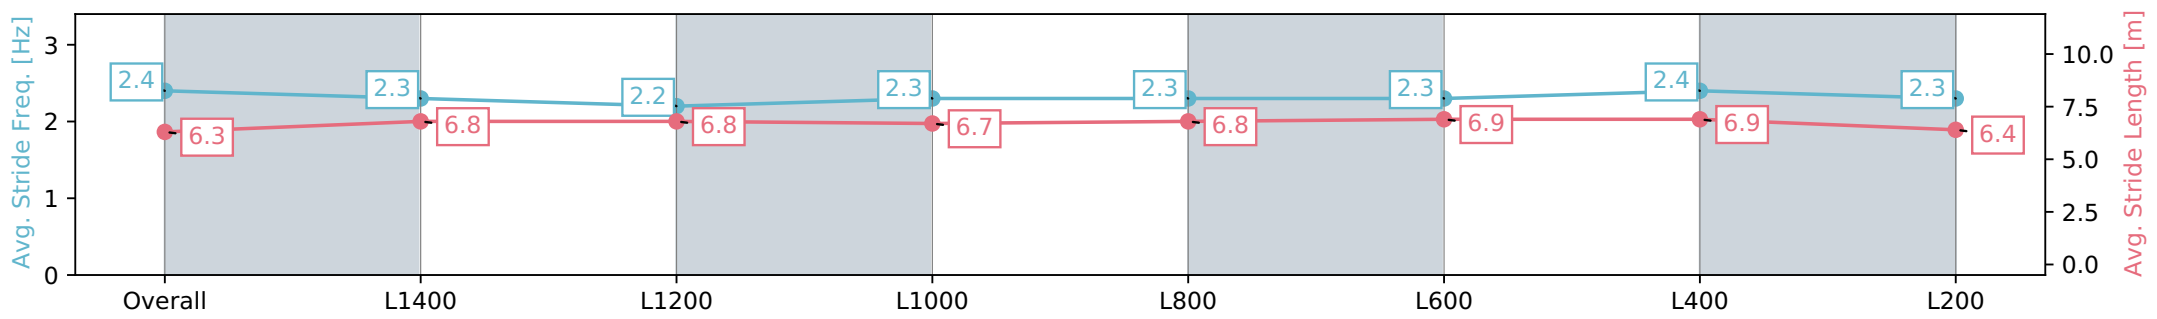

Horse/Jockey Name	LADY LIZZO/Niranjan Parmar
Finish Rank	7
Fastest Section Time (Section)	0:12.27 (L400)
Top Speed [km/h] (Section)	60.6 (L600)
Race State	Finished

AUCKLAND
THOROUGHBRED
SINCE RACING 1841

Pukekohe Park - Professional
Race 3: STAPHANOS AT NOVARA PARK CHAMPAGNE
STAKES - 1600m
25 May 2024 - 12:27PM
Track Rating: Heavy 10, Weather: Raining, Rail Position: True

PUKEKOHE
PARK

Section	Overall	L1400	L1200	L1000	L800	L600	L400	L200
Section Times	1:45.27 [7] (0:14.23)	1:31.04 [1] (0:12.98)	1:18.06 [1] (0:13.19)	1:04.87 [1] (0:13.20)	0:51.67 [1] (0:13.12)	0:38.55 [1] (0:12.70)	0:25.85 [2] (0:12.27)	0:13.58 [5] (0:13.57)
Average Speed [km/h]	50.5	55.4	54.7	54.6	55.0	57.0	58.8	52.9
Top Speed [km/h]	59.0	57.0	55.2	55.1	55.7	59.9	60.6	56.5
Avg. Dist. to Rail [m]	3.4	0.5	0.2	0.2	0.4	2.8	4.9	4.1
Avg. Stride Freq. [Hz]	2.4	2.3	2.2	2.3	2.3	2.3	2.4	2.3
Avg. Stride Length [m]	6.3	6.8	6.8	6.7	6.8	6.9	6.9	6.4

Report Created: Sat 25 May 2024 10:54:46 GMT+10 (Note: Timing is based on positional data)

- [ ] Ranking at each section and finish
- -:-:- No data available at this section
- NA No data available