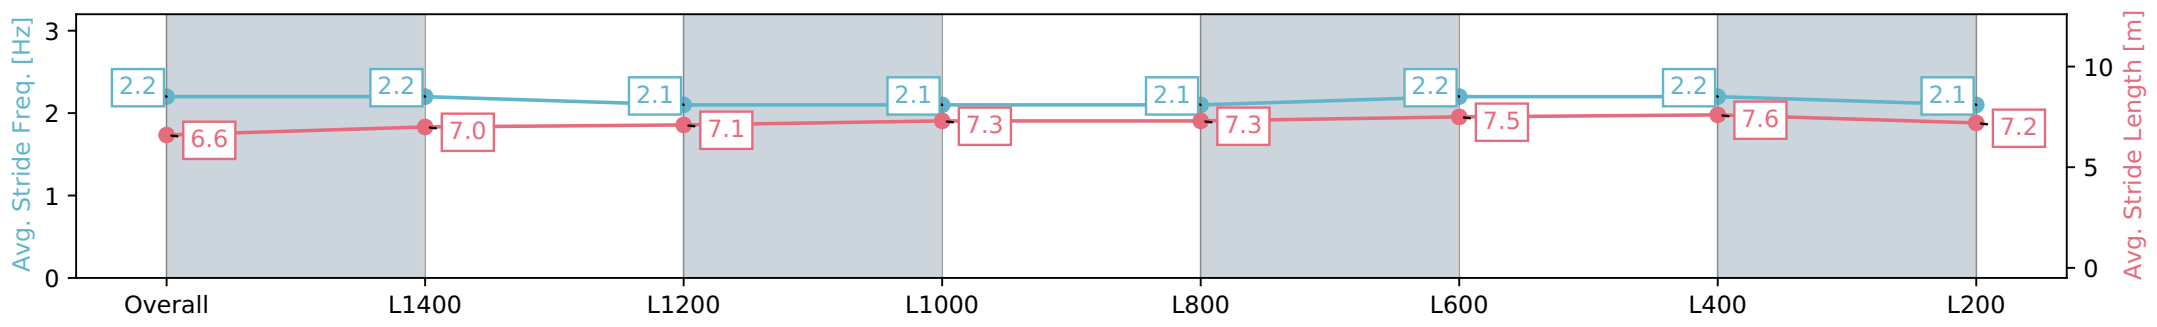

Horse/Jockey Name	MAGNA MEMORY/Samantha Spratt
Finish Rank	3
Fastest Section Time (Section)	0:11.84 (L400)
Top Speed [km/h] (Section)	62.6 (L600)
Race State	Finished

AUCKLAND
THOROUGHBRED
SINCE RACING 1874

Pukekohe Park - Professional
Race 3: STAPHANOS AT NOVARA PARK CHAMPAGNE
STAKES - 1600m
25 May 2024 - 12:27PM
Track Rating: Heavy 10, Weather: Raining, Rail Position: True

PUKEKOHE
PARK

Section	Overall	L1400	L1200	L1000	L800	L600	L400	L200
Section Times	1:44.43 [3] (0:14.93)	1:29.50 [7] (0:13.05)	1:16.45 [7] (0:13.12)	1:03.33 [8] (0:13.17)	0:50.16 [8] (0:13.12)	0:37.04 [9] (0:12.36)	0:24.68 [8] (0:11.84)	0:12.84 [4] (0:12.84)
Average Speed [km/h]	48.2	55.2	55.0	54.8	55.8	59.3	60.8	56.1
Top Speed [km/h]	58.4	58.3	55.6	56.2	56.9	62.2	62.6	58.2
Avg. Dist. to Rail [m]	4.0	1.5	0.8	0.5	2.9	5.2	7.6	7.6
Avg. Stride Freq. [Hz]	2.2	2.2	2.1	2.1	2.1	2.2	2.2	2.1
Avg. Stride Length [m]	6.6	7.0	7.1	7.3	7.3	7.5	7.6	7.2

Report Created: Sat 25 May 2024 10:54:32 GMT+10 (Note: Timing is based on positional data)

- [ ] Ranking at each section and finish
- -:-:- No data available at this section
- NA No data available